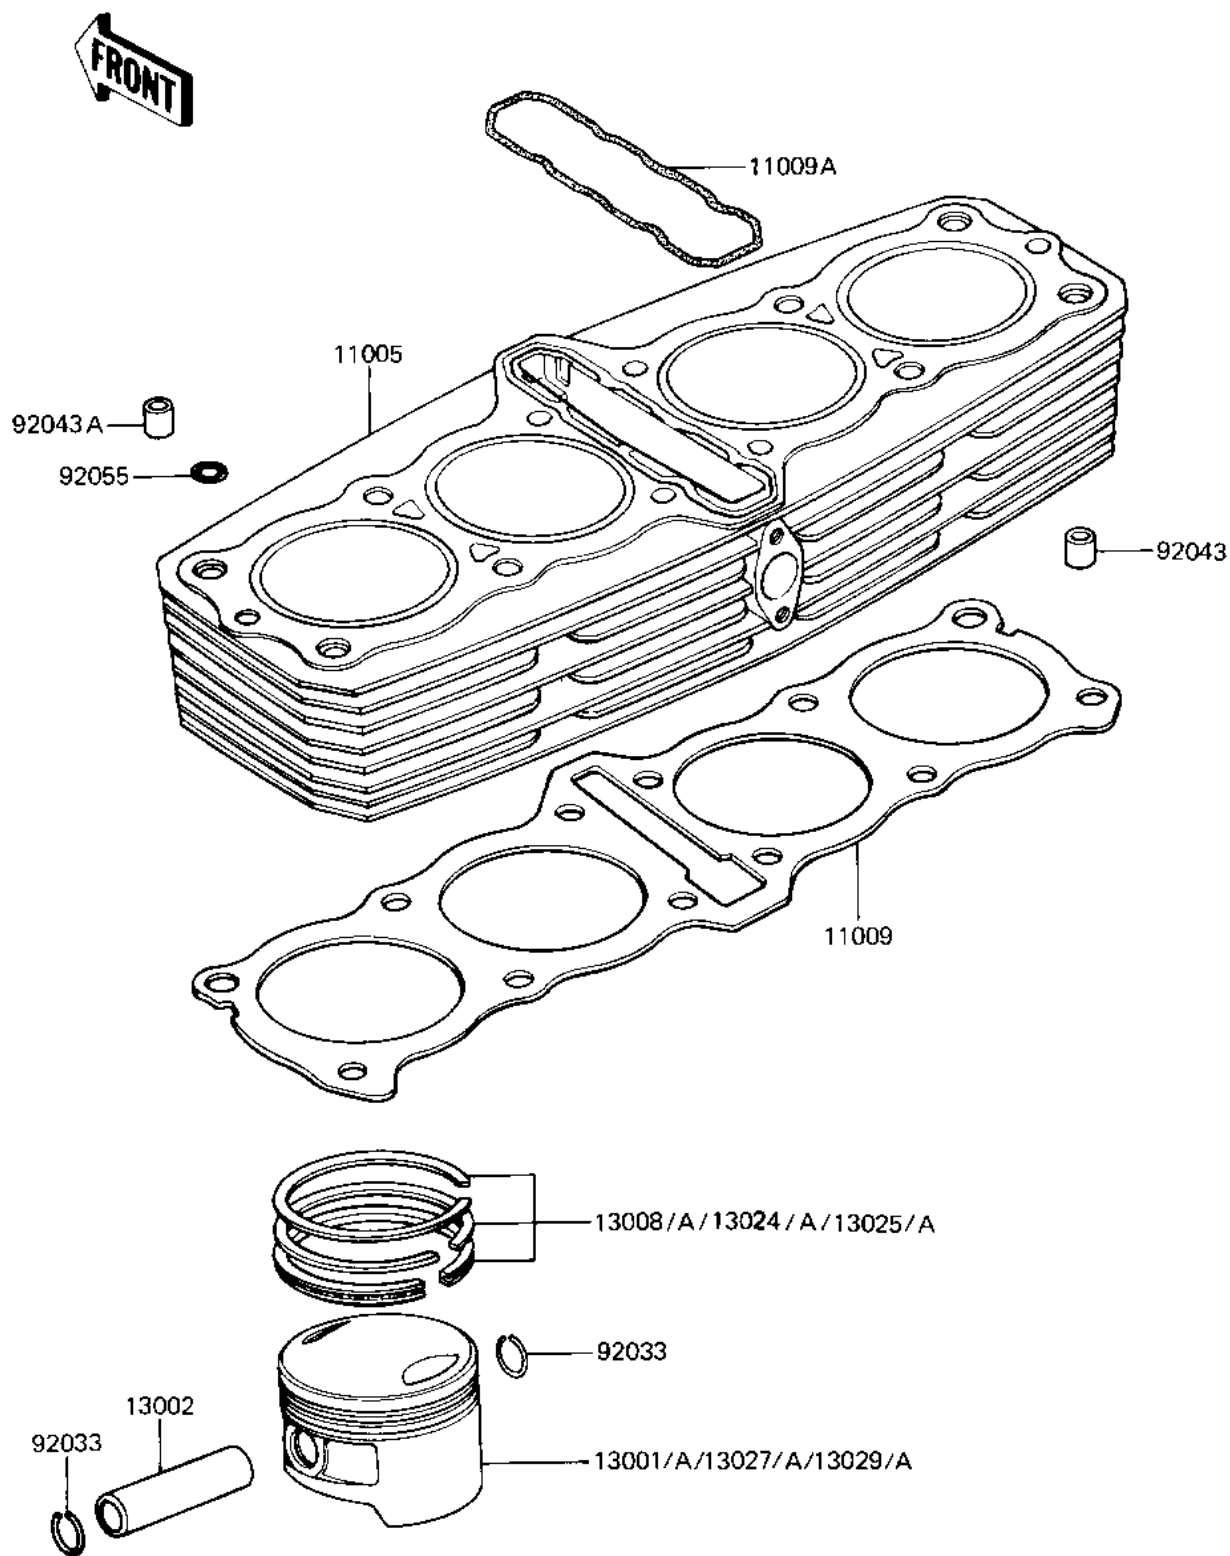

1982 Replica PARTS DIAGRAM

CYLINDER/PISTONS

E1120-0048

1982 Replica PARTS LIST

CYLINDER/PISTONS

ITEM NAME	PART NUMBER	QUANTITY
CYLINDER-ENGINE,BLACK (Ref # 11005)	11005-1323	1
GASKET,CYLINDER BASE (Ref # 11009)	11060-1067	1
GASKET,CYLINDER (Ref # 11009A)	11009-1208	1
PISTON-ENGINE,STD (Ref # 13001)	13001-1119	1
PIN-PISTON (Ref # 13002)	13002-1013	1
RING-SET-PISTON (Ref # 13008)	13008-5035	1
RING SET,1.10 O/S (Ref # 13024)	13024-5018	1
RING SET,050 O/S (Ref # 13025)	13025-5018	1
PISTON-ENGINE LL,O/S (Ref # 13027)	13027-1056	1
PISTON-ENGINE L,O/S (Ref # 13029)	13029-1058	1
RING-SNAP (Ref # 92033)	92033-1054	1
PIN,11X14X12.3 (Ref # 92043)	92043-1266	1
PIN,DOWEL,10X8.2X14 (Ref # 92043A)	92043-1037	1
RING-0,0D=18.5MM (Ref # 92055)	92055-1148	1