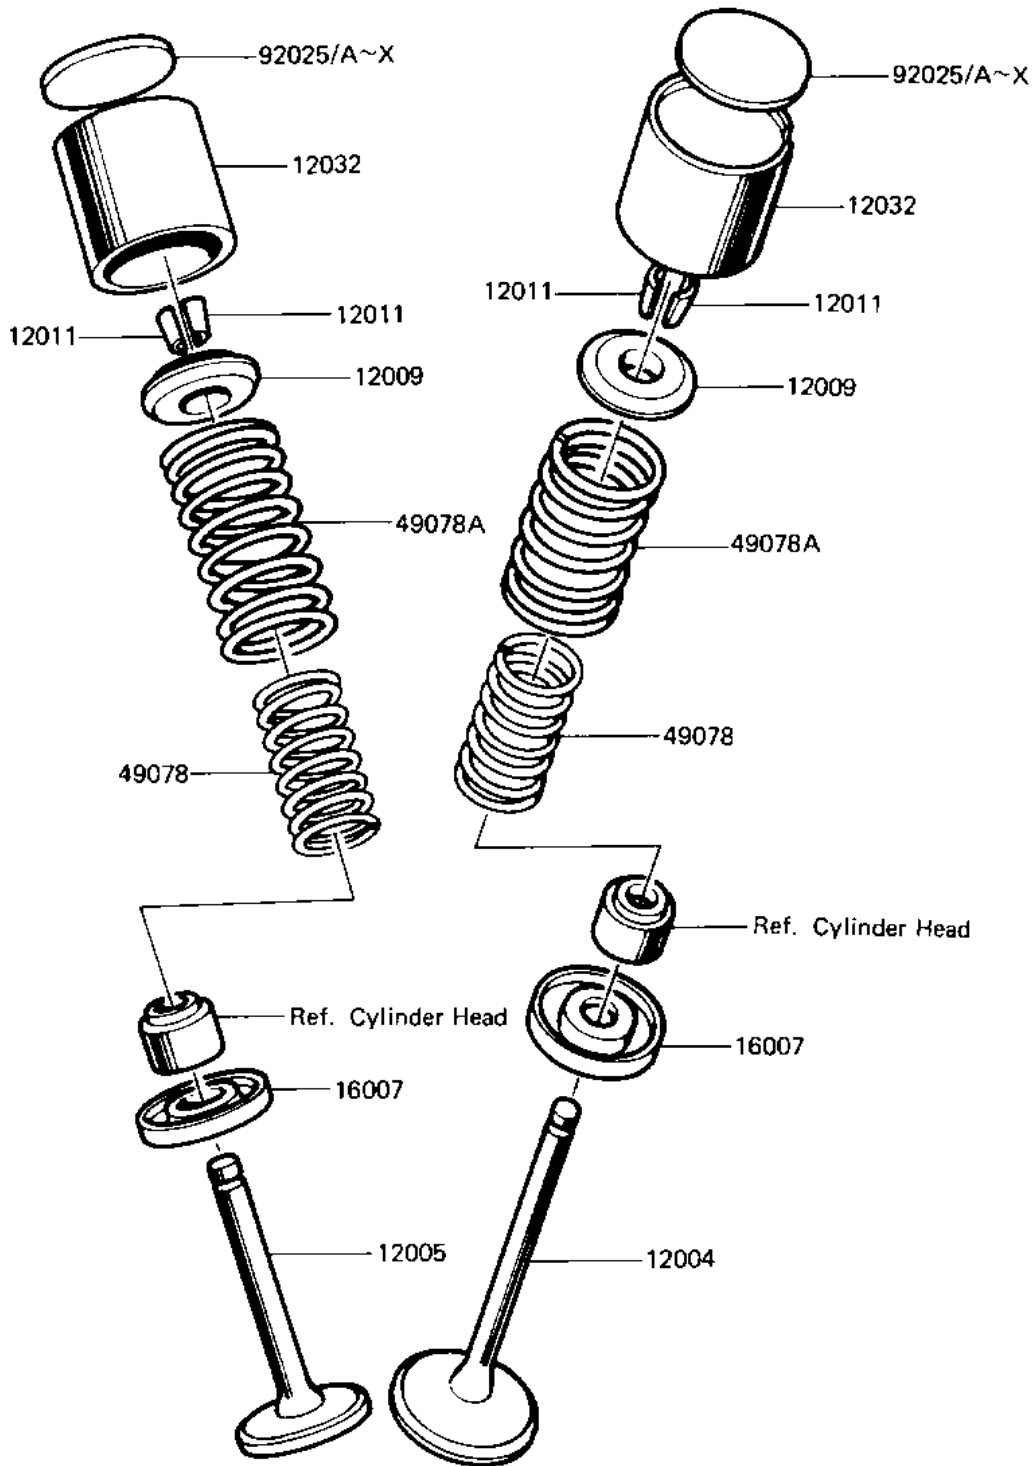

1982 Replica PARTS DIAGRAM

VALVES

E1210-0005

1982 Replica PARTS LIST

VALVES

| ITEM NAME | PART NUMBER | QUANTITY |
|-------------------------------------|-------------|----------|
| VALVE INTAKE (Ref # 12004) | 12004-1013 | 1 |
| VALVE EXHAUST (Ref # 12005) | 12005-1011 | 1 |
| RETAINER,VALVE SPRING (Ref # 12009) | 12009-005 | 1 |
| SPLIT KEEPER (Ref # 12011) | 12011-004 | 1 |
| TAPPET (Ref # 12032) | 12032-1002 | 1 |
| SEAT-SPRING,VALVE (Ref # 16007) | 16007-1024 | 1 |
| SPRING,VALVE,INNER (Ref # 49078) | 49078-1001 | 1 |
| SPRING,VALVE,OUTER (Ref # 49078A) | 49078-1002 | 1 |
| SHIM,TAPPET,2.00T (Ref # 92025) | 12037-001 | 1 |
| SHIM,TAPPET,2.05T (Ref # 92025A) | 12037-002 | 1 |
| SHIM,TAPPET,2.10T (Ref # 92025B) | 12037-003 | 1 |
| SHIM,TAPPET,2.15T (Ref # 92025C) | 12037-004 | 1 |
| SHIM,TAPPET,2.20T (Ref # 92025D) | 12037-005 | 1 |
| SHIM,TAPPET,2.25T (Ref # 92025E) | 12037-006 | 1 |
| SHIM,TAPPET,2.30T (Ref # 92025F) | 12037-007 | 1 |
| SHIM,TAPPET,2.35T (Ref # 92025G) | 12037-008 | 1 |
| SHIM,TAPPET,2.40T (Ref # 92025H) | 12037-009 | 1 |
| SHIM,TAPPET,2.45T (Ref # 92025I) | 12037-010 | 1 |
| SHIM,TAPPET,2.50T (Ref # 92025J) | 12037-011 | 1 |
| SHIM,TAPPET,2.55T (Ref # 92025K) | 12037-012 | 1 |
| SHIM,TAPPET,2.60T (Ref # 92025L) | 12037-013 | 1 |
| SHIM,TAPPET,2.65T (Ref # 92025M) | 12037-014 | 1 |
| SHIM,TAPPET,2.70T (Ref # 92025N) | 12037-015 | 1 |
| SHIM,TAPPET,2.75T (Ref # 92025O) | 12037-016 | 1 |
| SHIM,TAPPET,2.80T (Ref # 92025P) | 12037-017 | 1 |
| SHIM,TAPPET,2.85T (Ref # 92025Q) | 12037-018 | 1 |
| SHIM,TAPPET,2.90T (Ref # 92025R) | 12037-019 | 1 |
| SHIM,TAPPET,2.95T (Ref # 92025S) | 12037-020 | 1 |
| SHIM,TAPPET,3.00T (Ref # 92025T) | 12037-021 | 1 |