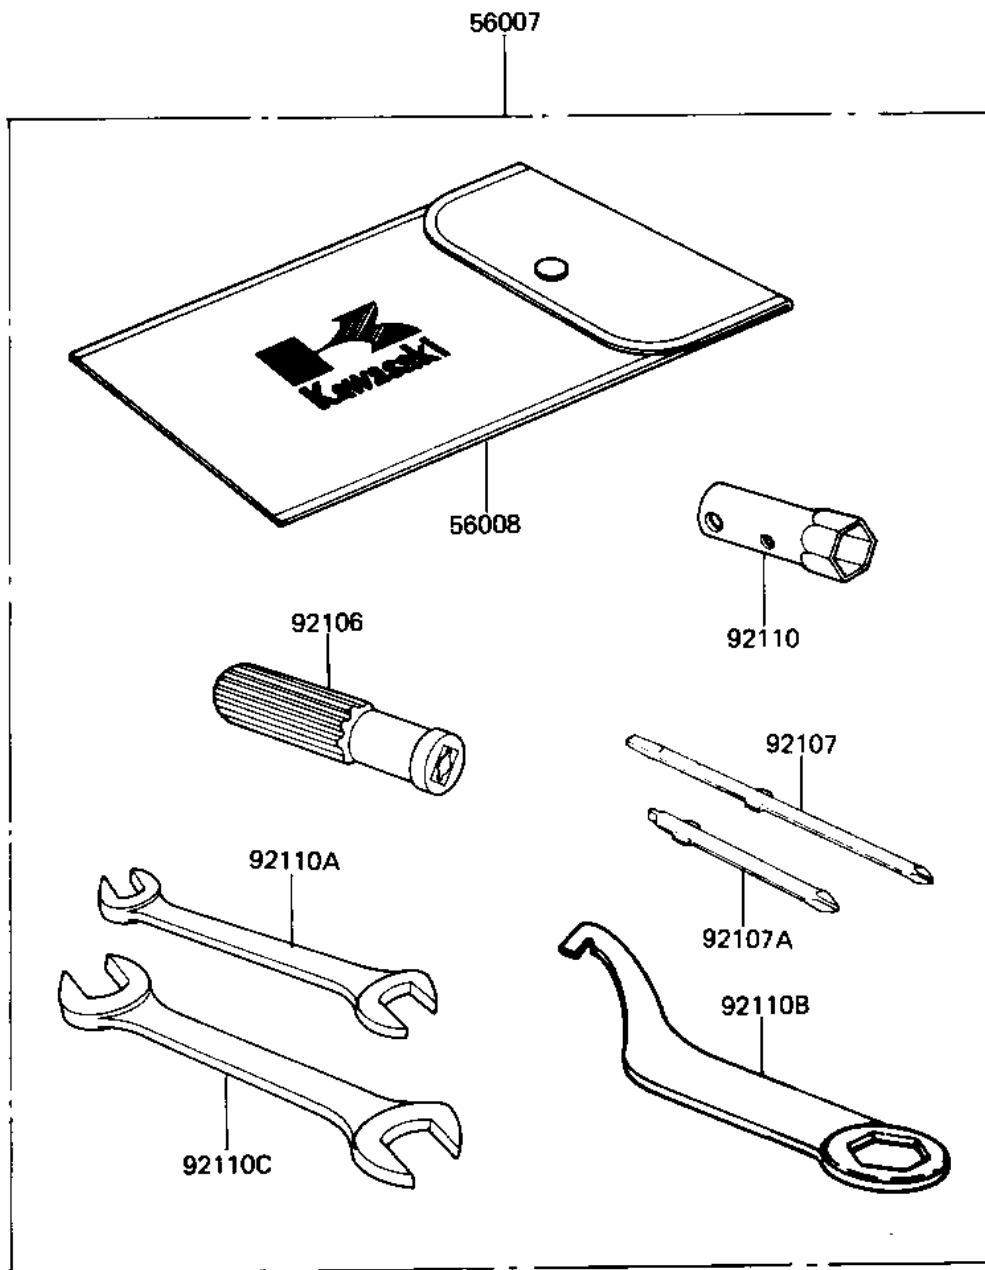

1982 Mini GP PARTS DIAGRAM

OWNER TOOLS

F2810-0027

1982 Mini GP PARTS LIST

OWNER TOOLS

ITEM NAME	PART NUMBER	QUANTITY
TOOLKIT (Ref # 56007)	56007-1141	1
BAG,TOOL (Ref # 56008)	56008-1007	1
LIQUID GASKET (Ref # 92104)	92104-002	1
GRIP,SCREW DRIVER (Ref # 92106)	92106-1001	1
TOOL-DRIVER (Ref # 92107)	92107-1052	1
SCREW DRIVER #3 PHLIP (Ref # 92107A)	92107-005	1
WRENCH,BOX,17X21 (Ref # 92110)	92110-012	1
TOOL-WRENCH,OPEN END (Ref # 92110A)	92110-1038	1
TOOL-WRENCH,HOOK&BOXE (Ref # 92110B)	92110-1040	1
TOOL-WRENCH,OPEN END, (Ref # 92110C)	92110-1153	1