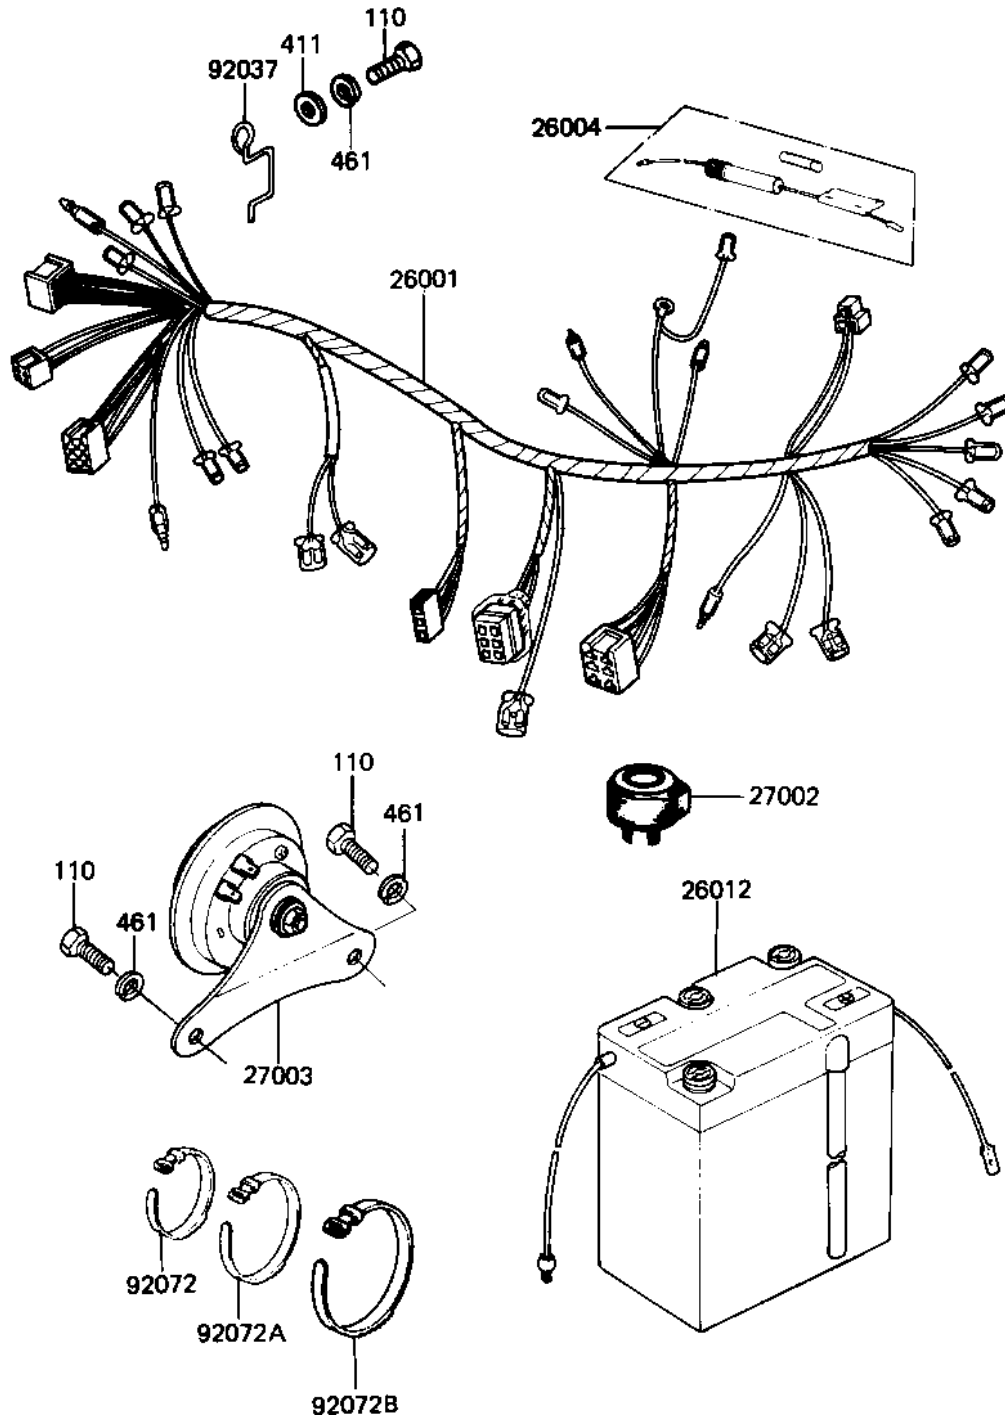

## 1982 Mini GP PARTS DIAGRAM

CHASSIS ELECTRICAL EQUIPMENT

F2760-0160

## 1982 Mini GP PARTS LIST

### CHASSIS ELECTRICAL EQUIPMENT

ITEM NAME	PART NUMBER	QUANTITY
HARNESS,MAIN (Ref # 26001)	26001-1382	1
FUSE ASSY (Ref # 26004)	26004-010	1
FB BAT 6N6-1C (Ref # 26012)	26012-1047	1
RELAY-TURN SIGNAL (Ref # 27002)	27002-013	1
HORN (Ref # 27003)	27003-1031	1
CLAMP (Ref # 92037)	92037-203	1
BAND,SHORT (Ref # 92072)	92072-030	1
BAND,MIDDLE (Ref # 92072A)	92072-031	1
BAND,WIRING HARNESS (Ref # 92072B)	92072-056	1
BOLT-UPSET 6X14 (Ref # 110)	112B0614	1
WASHER PLAIN 6MM (Ref # 411)	411B0600	1
WASHER SPRING 6MM (Ref # 461)	461F0600	1