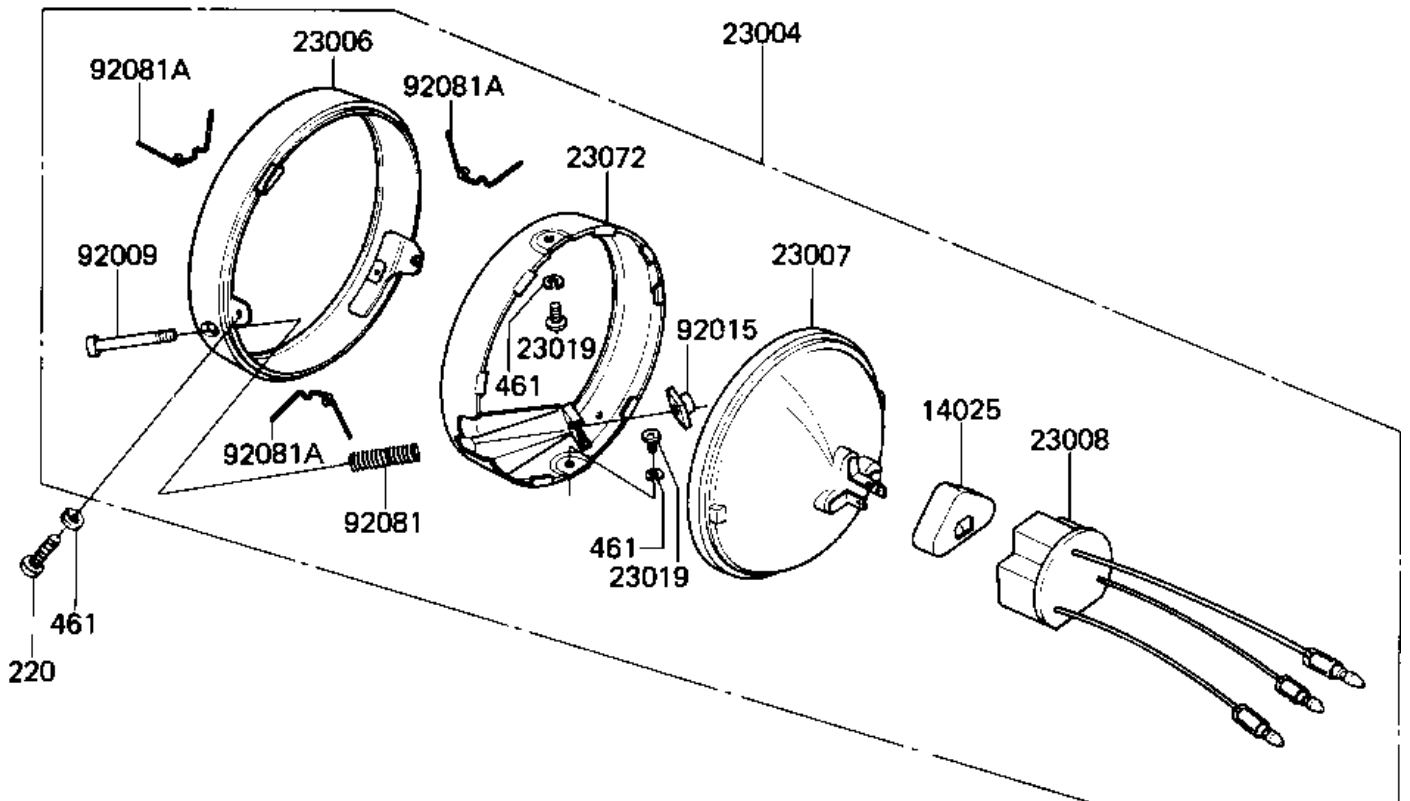

1982 Mini GP PARTS DIAGRAM

HEADLIGHT

F2710-0123

1982 Mini GP PARTS LIST

HEADLIGHT

ITEM NAME	PART NUMBER	QUANTITY
COVER,HD LAMP SOCKET (Ref # 14025)	23081-001	1
LAMP-HEAD (Ref # 23004)	23004-1078	1
BODY-COMP-HEAD LAMP,B (Ref # 23005)	23005-1017-6Z	1
RIM-LAMP,HEAD (Ref # 23006)	23006-1018	1
SEALED BEAM UNIT (Ref # 23007)	23007-055	1
SOCKET-ASSY (Ref # 23008)	23008-1125	1
SCREW,LENS FITTING (Ref # 23019)	23019-031	1
RETAINER,HEAD LAMP (Ref # 23072)	23072-005	1
SCREW,FOCUS ADJUST (Ref # 92009)	23019-027	1
NUT ADJUST (Ref # 92015)	23020-012	1
NUT,8M/M (Ref # 92015A)	92015-1014	1
SPRING,FOCUS ADJUST (Ref # 92081)	23014-012	1
SPRING,HEAD LAMP LENS (Ref # 92081A)	92081-1144	1
BOLT-FLANGED,8X20 (Ref # 131)	131B0820	1
SCREW PAN HEAD 5X12 (Ref # 220)	220B0512	1
WASHER SPRING 5MM (Ref # 461)	461F0500	1