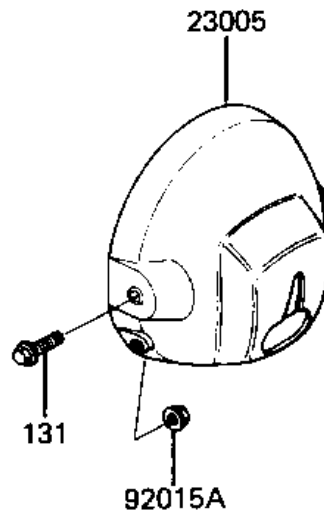

1982 Mini GP PARTS DIAGRAM

HEADLIGHT

F2710-0123

1982 Mini GP PARTS LIST

HEADLIGHT

ITEM NAME	PART NUMBER	QUANTITY
COVER,HD LAMP SOCKET (Ref # 14025)	23081-001	1
LAMP-HEAD (Ref # 23004)	23004-1078	1
BODY-COMP-HEAD LAMP,B (Ref # 23005)	23005-1017-6Z	1
RIM-LAMP,HEAD (Ref # 23006)	23006-1018	1
SEALED BEAM UNIT (Ref # 23007)	23007-055	1
SOCKET-ASSY (Ref # 23008)	23008-1125	1
SCREW,LENS FITTING (Ref # 23019)	23019-031	1
RETAINER,HEAD LAMP (Ref # 23072)	23072-005	1
SCREW,FOCUS ADJUST (Ref # 92009)	23019-027	1
NUT ADJUST (Ref # 92015)	23020-012	1
NUT,8M/M (Ref # 92015A)	92015-1014	1
SPRING,FOCUS ADJUST (Ref # 92081)	23014-012	1
SPRING,HEAD LAMP LENS (Ref # 92081A)	92081-1144	1
BOLT-FLANGED,8X20 (Ref # 131)	131B0820	1
SCREW PAN HEAD 5X12 (Ref # 220)	220B0512	1
WASHER SPRING 5MM (Ref # 461)	461F0500	1