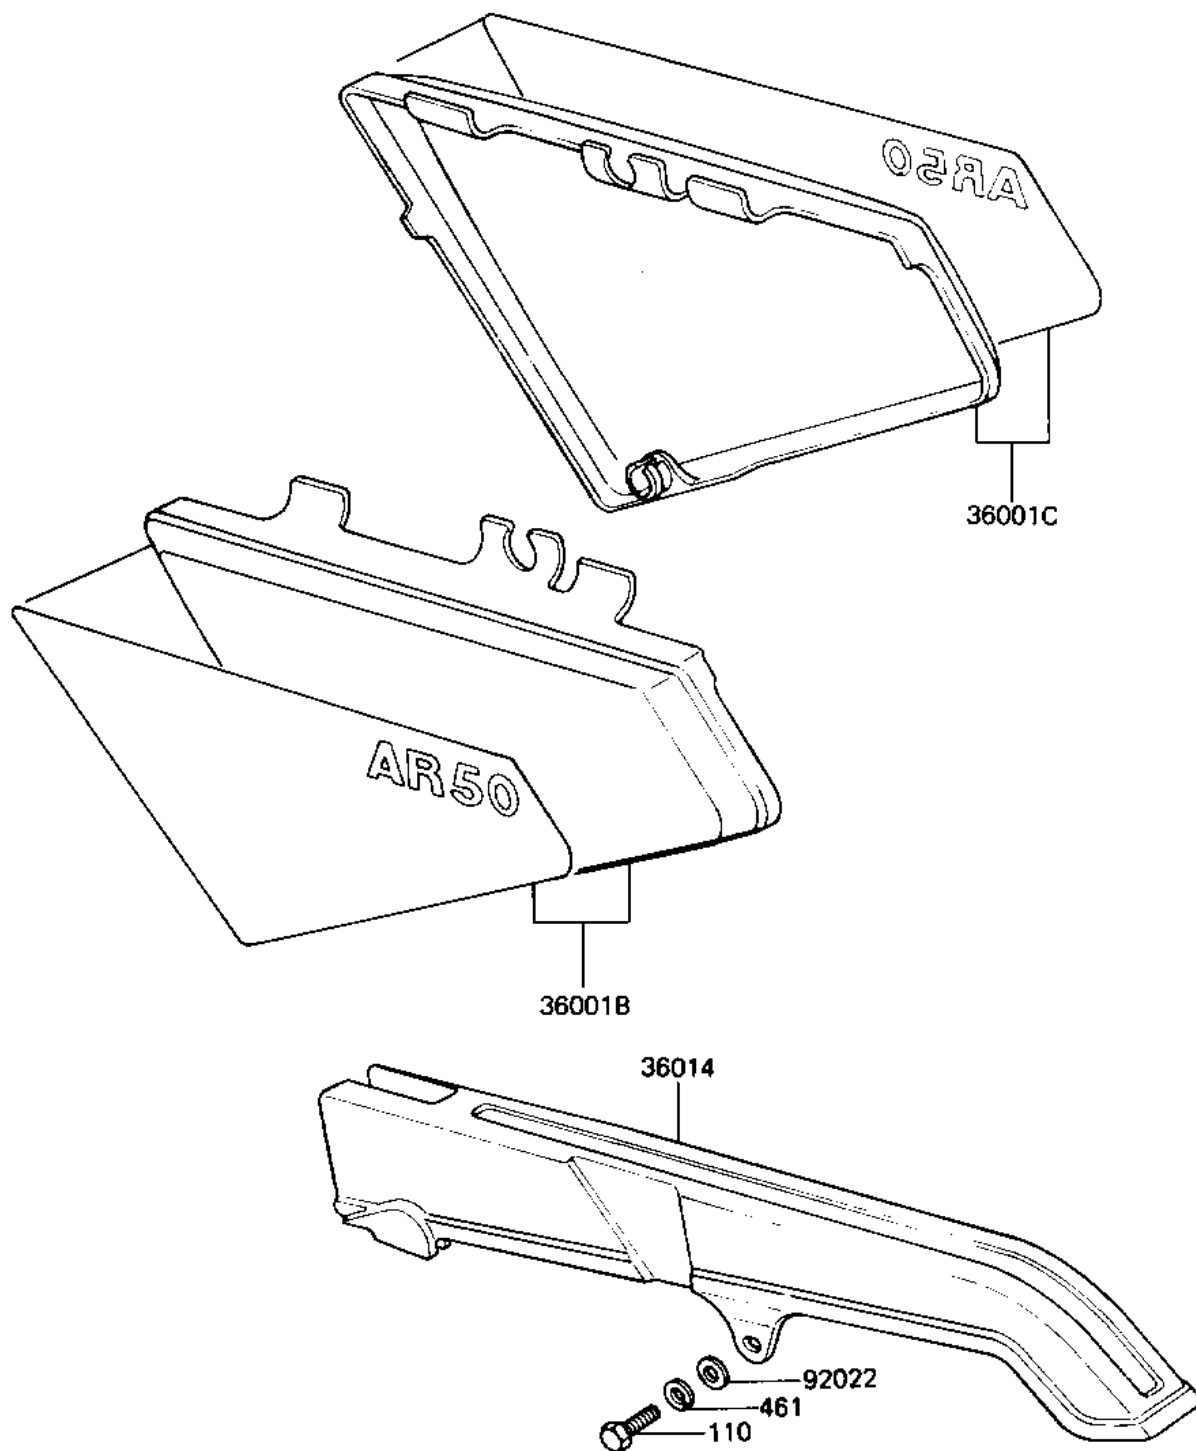

1982 Mini GP PARTS DIAGRAM

SIDE COVERS/CHAIN COVER

F2610-0129

1982 Mini GP PARTS LIST

SIDE COVERS/CHAIN COVER

ITEM NAME	PART NUMBER	QUANTITY
COVER-SIDE,LH,F.RED (Ref # 36001B)	36001-5047-6L	1
COVER-SIDE,RH,F.RED (Ref # 36001C)	36001-5048-6L	1
CASE-CHAIN (Ref # 36014)	36014-1033	1
WASHER PLAIN (Ref # 92022)	92022-024	1
BOLT-UPSET,6X16 (Ref # 110)	112G0616	1
WASHER SPRING 6MM (Ref # 461)	461F0600	1