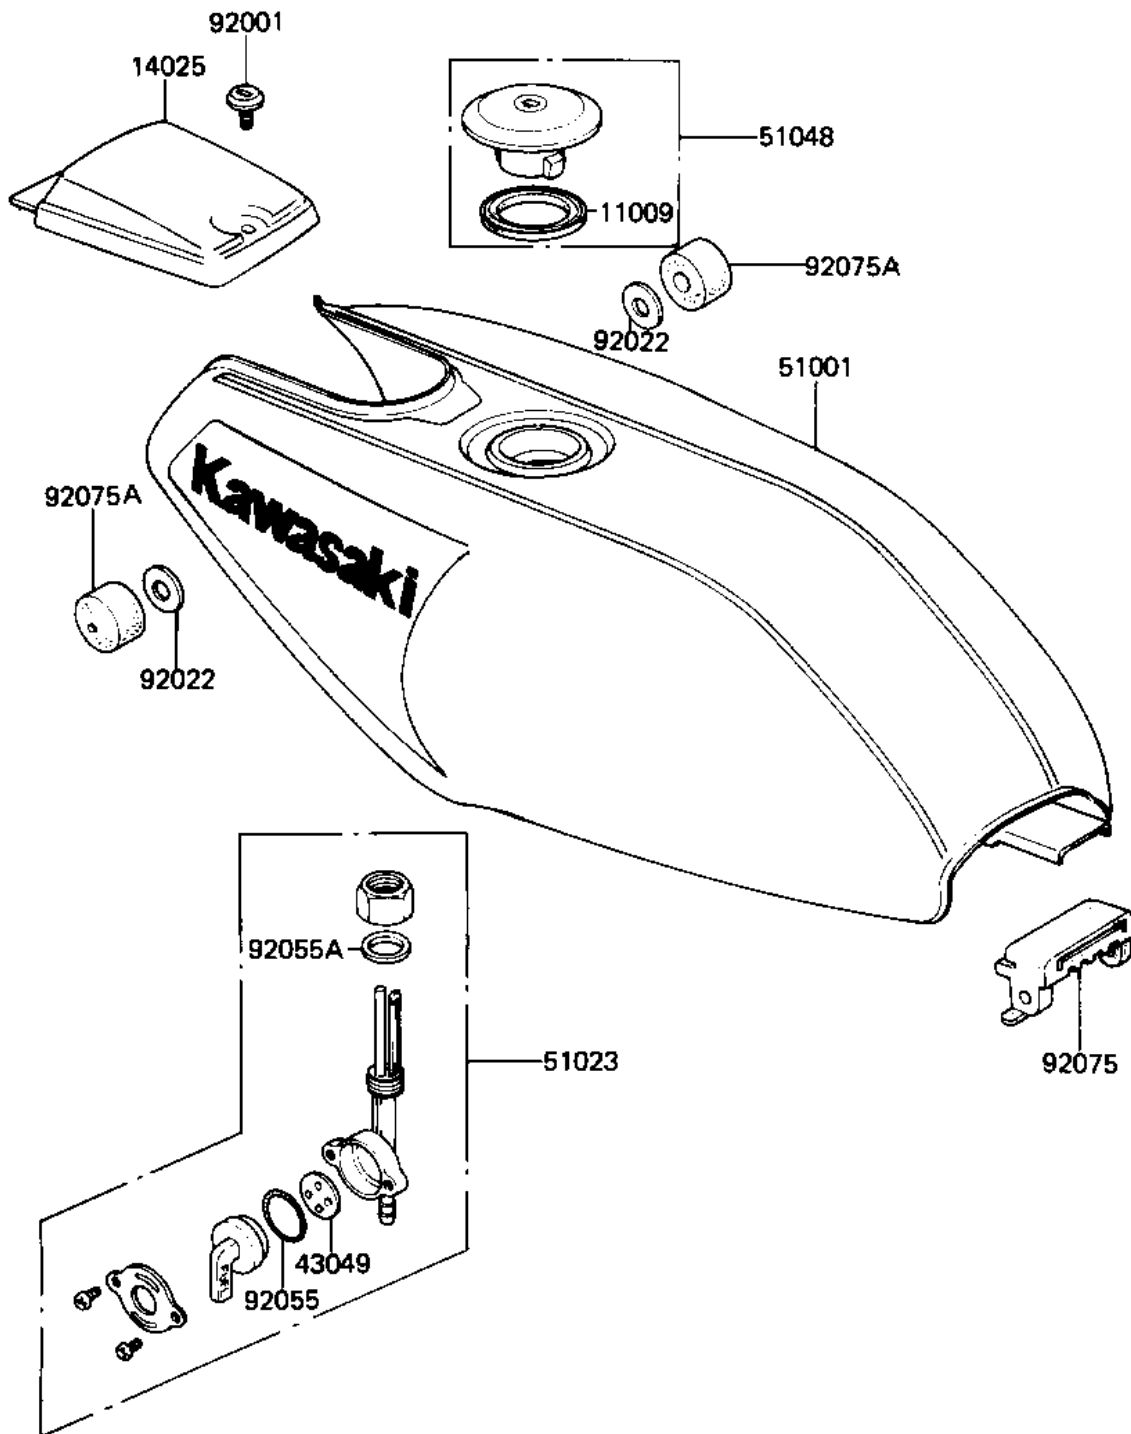

1982 Mini GP PARTS DIAGRAM

FUEL TANK

F2410-0112

1982 Mini GP PARTS LIST

FUEL TANK

ITEM NAME	PART NUMBER	QUANTITY
GASKET,TANKCAP (Ref # 11009)	11009-1053	1
COVER,TANK CAP (Ref # 14025)	14025-1274	1
PACKING,FUEL TAP (Ref # 43049)	43049-1018	1
TANK-FUEL,F.RED (Ref # 51001)	51001-1055-B1	1
TAP-ASSY (Ref # 51023)	51023-1052	1
CAP ASSY,TANK (Ref # 51048)	51048-1001	1
BOLT,OIL TANK COVER (Ref # 92001)	92001-1459	1
WASHER-PL-10.5X26X2.3 (Ref # 92022)	92022-044	1
RING-O,FUEL TAP,1.9X1 (Ref # 92055)	92055-1113	1
RING-O,FUEL TAP (Ref # 92055A)	92055-1114	1
DAMPER,FUEL TANK,RR (Ref # 92075)	92075-1087	1
DAMPER RUBBER,FL TANK (Ref # 92075A)	92075-125	1