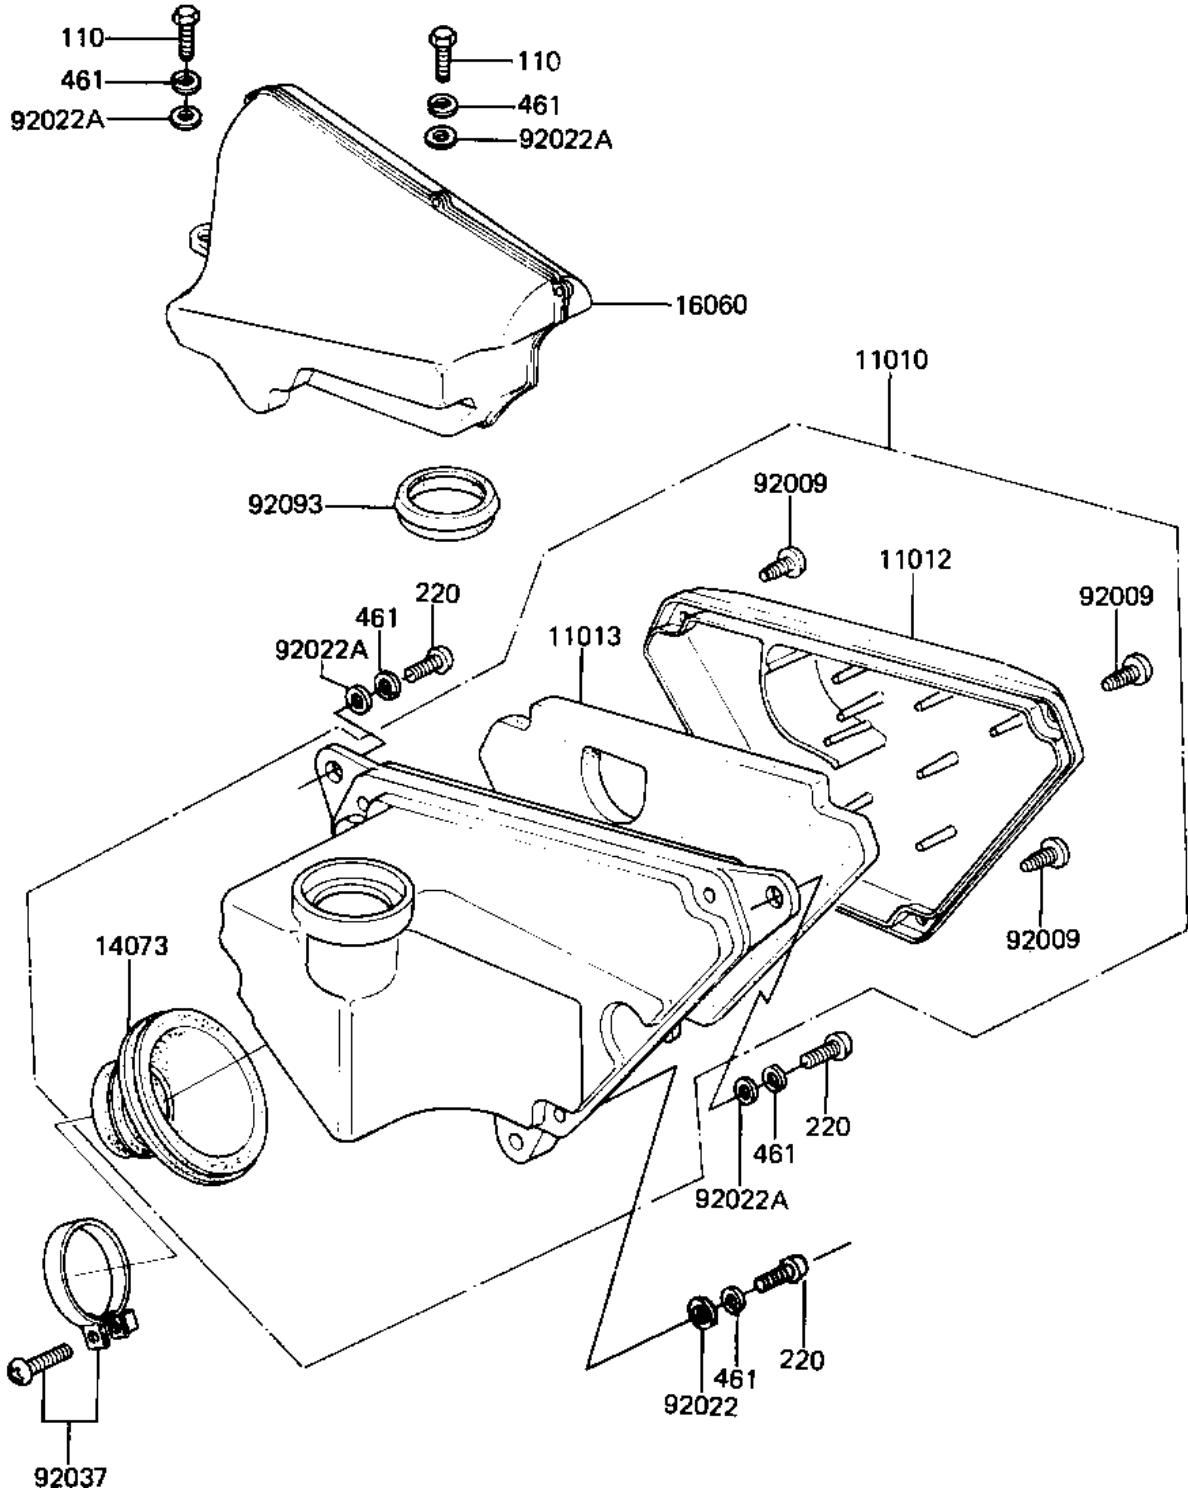

1982 Mini GP PARTS DIAGRAM

AIR CLEANER

E1130-002

1982 Mini GP PARTS LIST

AIR CLEANER

ITEM NAME	PART NUMBER	QUANTITY
FILTER-ASSY-AIR (Ref # 11010)	11010-1217	1
CAP,AIR FILTER (Ref # 11012)	11012-1147	1
ELEMENT,AIR CLNR (Ref # 11013)	11013-1038	1
DUCT-AIR FILTER (Ref # 14073)	14073-1171	1
PIPE-INTAKE,SILENCER (Ref # 16060)	16060-1002	1
SCREW,TAPPING (Ref # 92009)	92009-1113	1
WASHER PLAIN (Ref # 92022)	92022-024	1
WASHER 6.5X20X1.6T (Ref # 92022A)	92022-125	1
CLAMP,CARBURETOR,40MM (Ref # 92037)	92037-1129	1
SEAL,AIR FILTER SILEN (Ref # 92093)	92093-1050	1
BOLT-UPSET,6X16 (Ref # 110)	112G0616	1
SCREW PAN HEAD 6X16 (Ref # 220)	220B0616	1
WASHER SPRING 6MM (Ref # 461)	461F0600	1