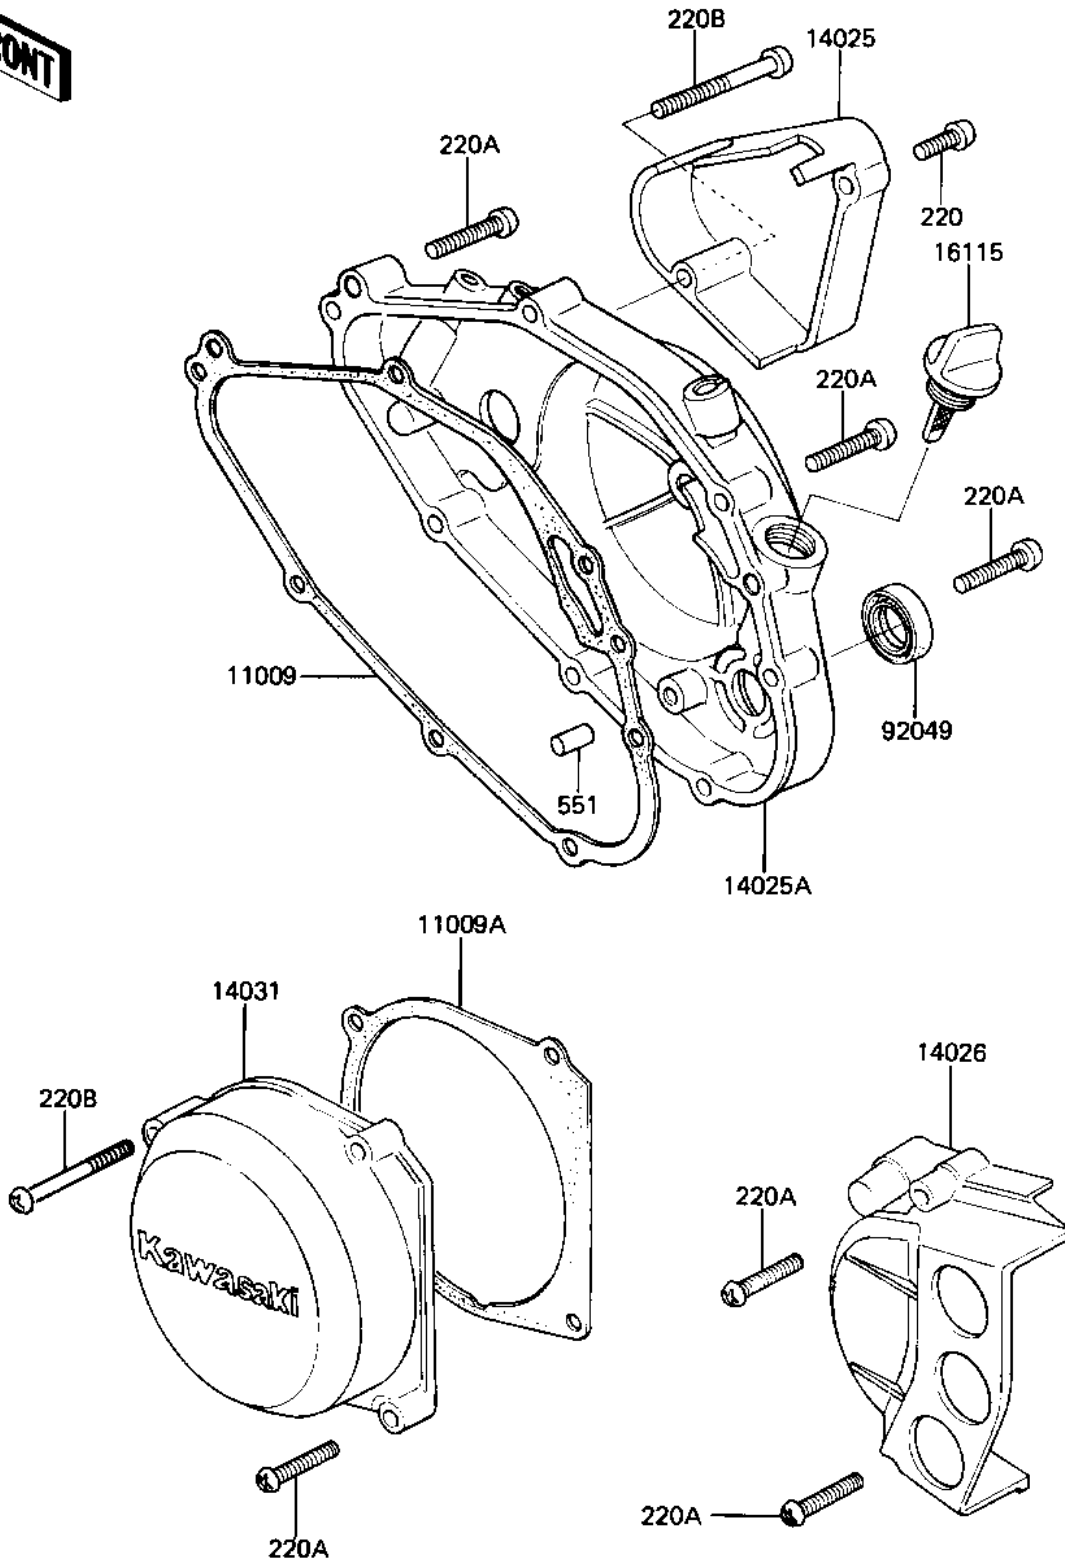

1982 Mini GP PARTS DIAGRAM

ENGINE COVERS

E1431-001

1982 Mini GP PARTS LIST

ENGINE COVERS

ITEM NAME	PART NUMBER	QUANTITY
GASKET,CLUTCH COVER (Ref # 11009)	11060-1173	1
GASKET,GENERATOR COVE (Ref # 11009A)	11009-1214	1
COVER,OIL PUMP (Ref # 14025)	14025-1382	1
COVER,CLUTCH (Ref # 14025A)	14025-5039	1
COVER-CHAIN (Ref # 14026)	14026-1037	1
COVER-GENERATOR (Ref # 14031)	14031-1058	1
CAP-OIL FILLER (Ref # 16115)	16115-1006	1
OIL SEAL TB16267 (Ref # 92049)	92051-003	1
SCREW PAN HEAD 6X14 (Ref # 220)	220B0614	1
SCREW PAN HEAD 6X30 (Ref # 220A)	220B0630	1
SCREW PAN HEAD 6X40 (Ref # 220B)	220B0640	1
PIN-DOWEL (Ref # 551)	551A0628	1