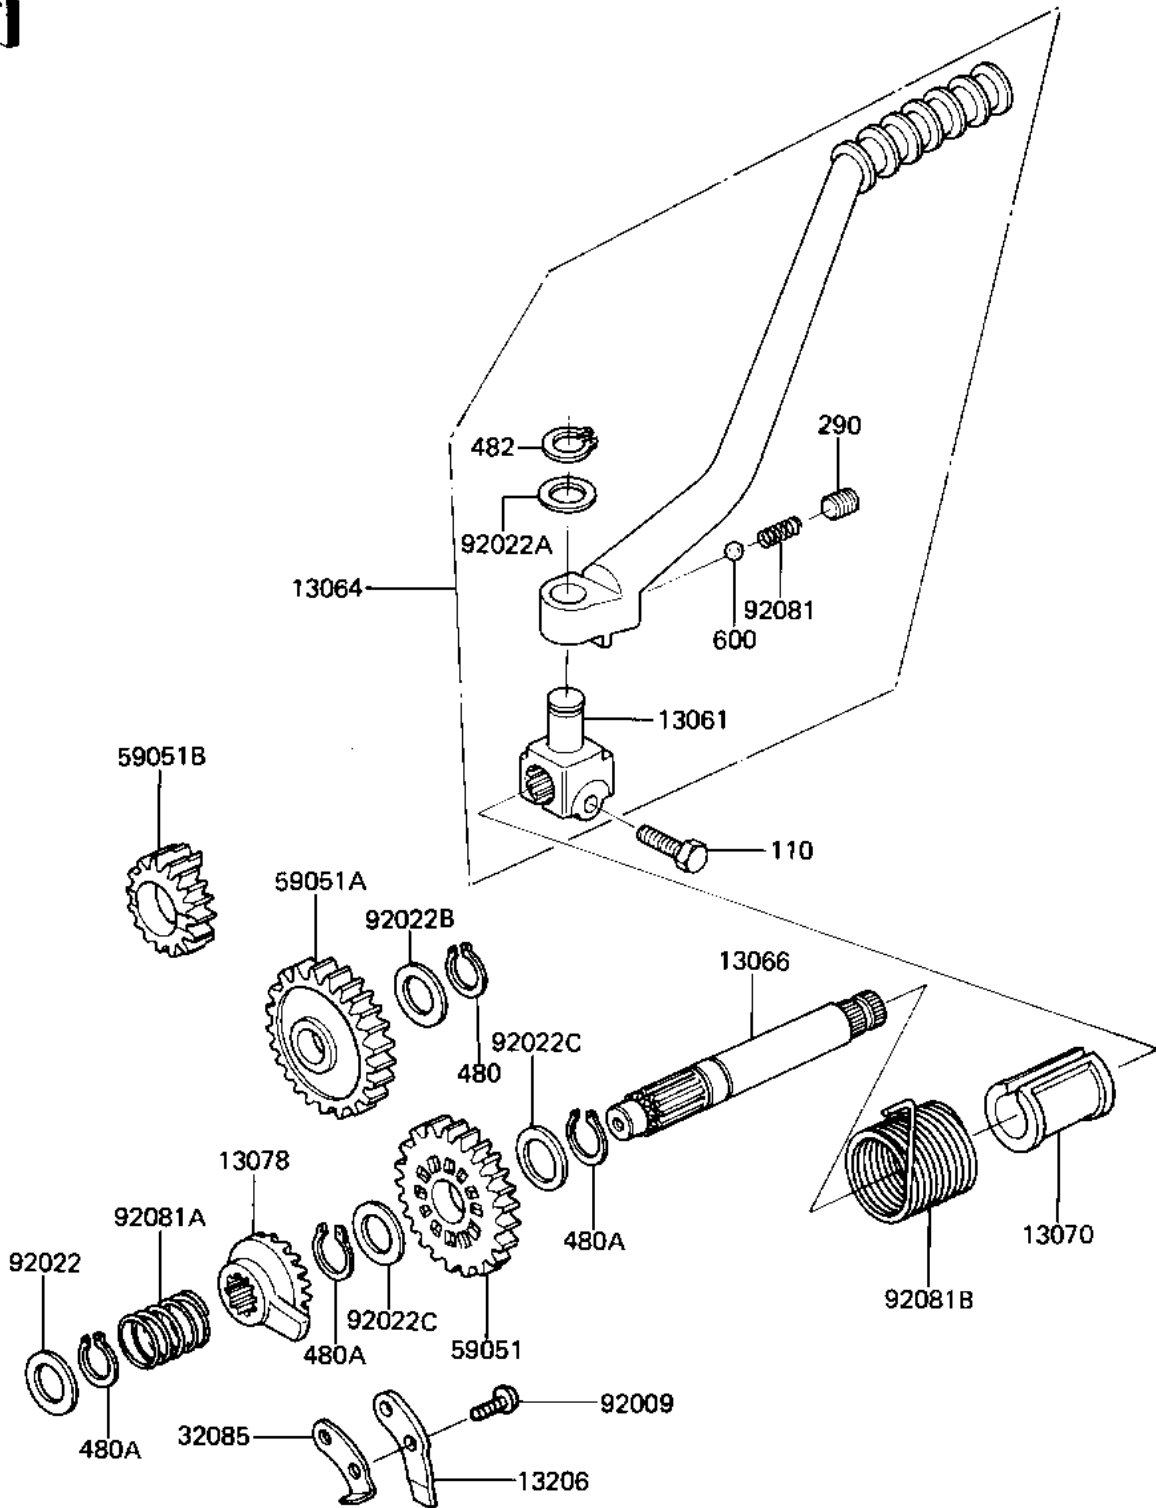

1982 Mini GP PARTS DIAGRAM

KICKSTARTER MECHANISM

E1340-0007

1982 Mini GP PARTS LIST

KICKSTARTER MECHANISM

ITEM NAME	PART NUMBER	QUANTITY
BOSS,KICK LEVER (Ref # 13061)	13061-1049	1
LEVER-ASSY-KICK,PEDAL (Ref # 13064)	13064-1167	1
SHAFT-KICK (Ref # 13066)	13066-1016	1
GUIDE,KICK SHAFT (Ref # 13070)	13070-1035	1
RATCHET (Ref # 13078)	13078-1001	1
GUIDE,KICK (Ref # 13206)	13206-1002	1
STOPPER,KICK (Ref # 32085)	32085-1027	1
GEAR-SPUR,KICK SHAFT (Ref # 59051)	59051-1029	1
GEAR-SPUR (Ref # 59051A)	59051-1204	1
GEAR-SPUR,22T (Ref # 59051B)	59051-1031	1
SCREW,TAPPING (Ref # 92009)	92009-1104	1
WASHER,13.2X20X0.5 (Ref # 92022)	92022-1224	1
WASHER,12.2X20X1.6 (Ref # 92022A)	92022-1236	1
WASHER,PLAIN (Ref # 92022B)	92022-269	1
WASHER,PLAIN (Ref # 92022C)	92022-315	1
SPRING KICK PEDAL (Ref # 92081)	92081-020	1
SPRING,RATCHET (Ref # 92081A)	92081-122	1
SPRING,KICK STARTER (Ref # 92081B)	92081-1276	1
BOLT-UPSET,6X20 (Ref # 110)	112G0620	1
SCREW,8X8 (Ref # 290)	290Q0808	1
CIRCLIP 12MM (Ref # 480)	480J1200	1
CIRCLIP 16MM (Ref # 480A)	480J1600	1
CIRCRIP-TYPE-E (Ref # 482)	482K8000	1
BALL STEEL 1/4' (Ref # 600)	600A0800	1