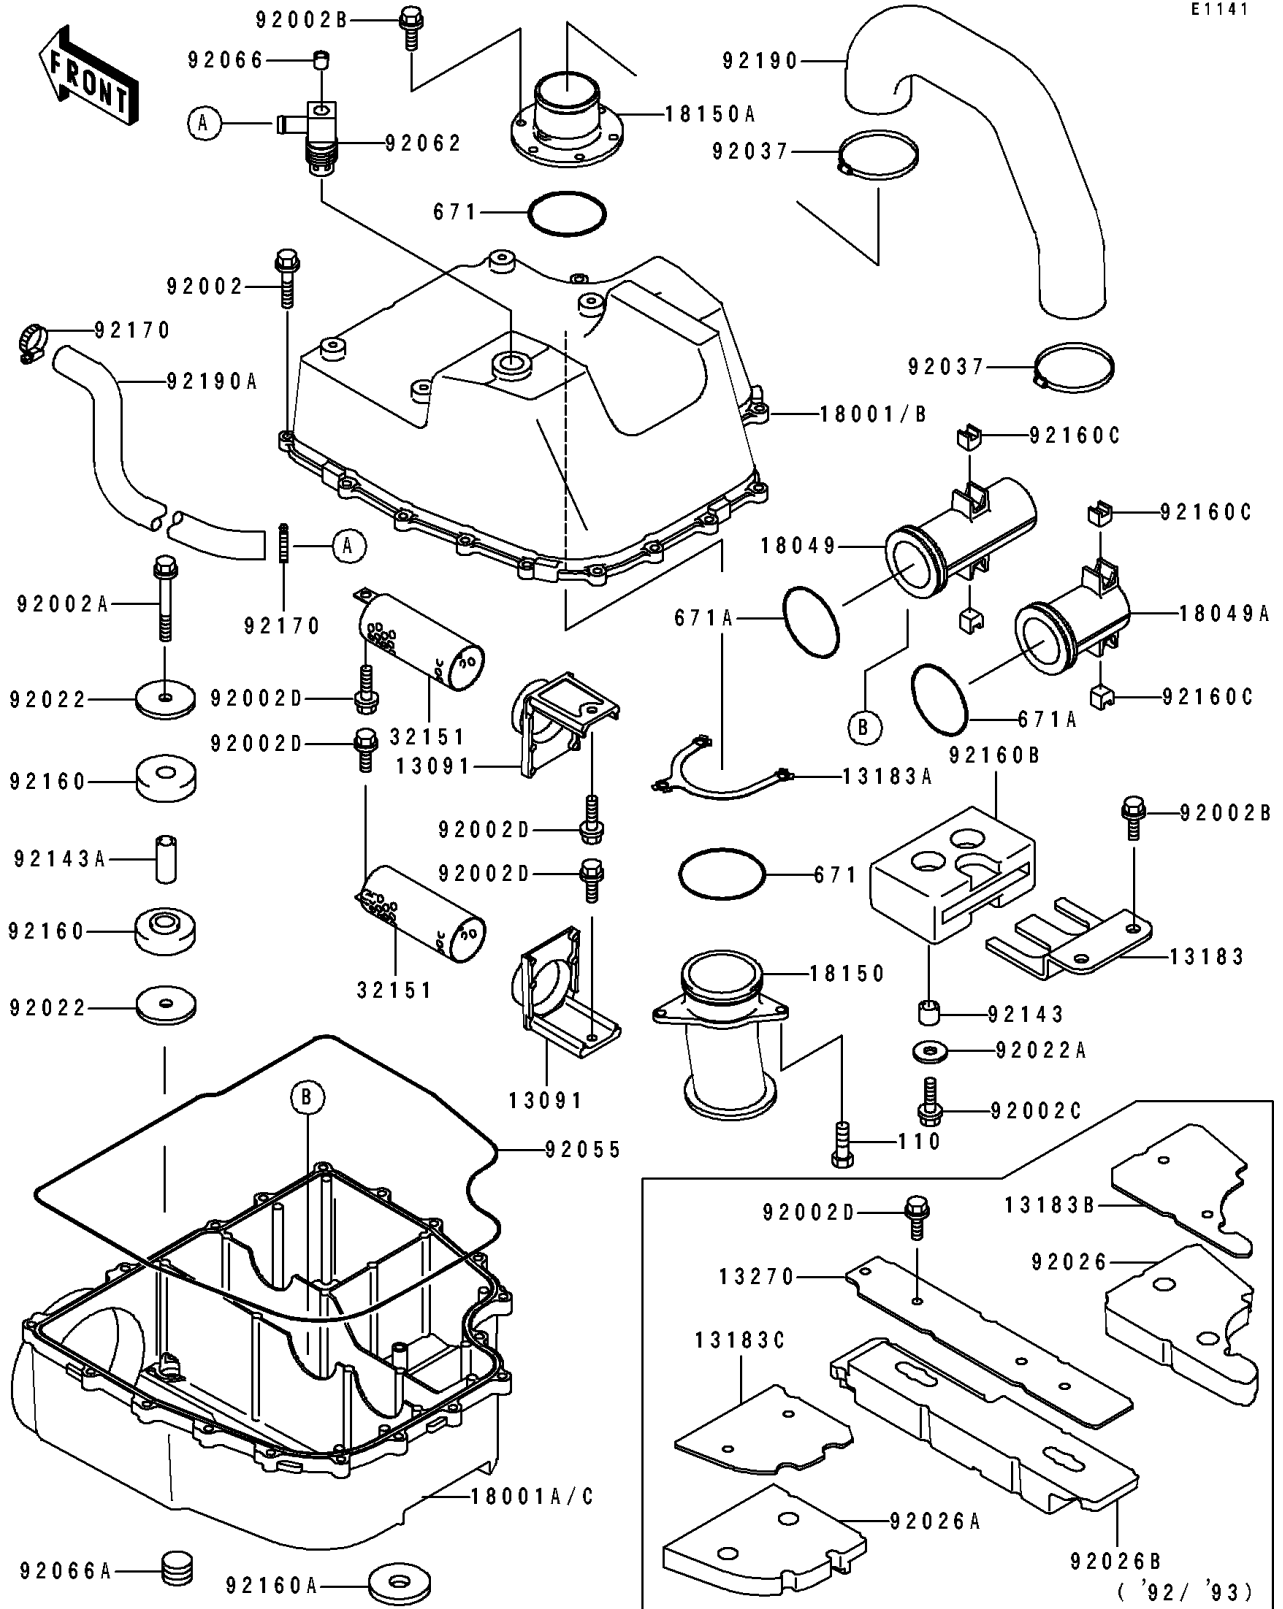

1992 JET SKI® 750 SS PARTS DIAGRAM

Water Muffler

E1141

1992 JET SKI® 750 SS PARTS LIST

Water Muffler

ITEM NAME	PART NUMBER	QUANTITY
PLATE (Ref # 13183)	13183-3760	1
PLATE (Ref # 13183A)	13183-3818	1
PLATE,SPACER (Ref # 13183B)	13183-3823	1
PLATE,SPACER (Ref # 13183C)	13183-3824	1
PLATE,SPACER (Ref # 13270)	13270-3707	1
MUFFLER,WATER BOX,UPP (Ref # 18001)	18001-3751	1
MUFFLER,WATER BOX,LWR (Ref # 18001A)	18001-3752	1
PIPE-EXHAUST,L=120 (Ref # 18049)	18049-3734	1
PIPE-EXHAUST,L=77.5 (Ref # 18049A)	18049-3735	1
PIPE-MUFFLER,WATER (Ref # 18150)	18150-3701	1
PIPE-MUFFLER,WATER (Ref # 18150A)	18150-3702	1
BOLT,6X25 (Ref # 92002)	92002-3714	1
BOLT,6X45 (Ref # 92002A)	92002-3717	1
BOLT,6X16 (Ref # 92002B)	92002-3728	1
BOLT,6X20 (Ref # 92002C)	92002-3755	1
BOLT,6X12 (Ref # 92002D)	92002-3763	1
WASHER,6.5X32X3 (Ref # 92022)	92022-3749	1
WASHER (Ref # 92022A)	92022-567	1
SPACER (Ref # 92026)	92026-3710	1
SPACER (Ref # 92026A)	92026-3711	1
SPACER (Ref # 92026B)	92026-3716	1
CLAMP (Ref # 92037)	92037-3009	1
RING-O,WATER MUFFLER (Ref # 92055)	92055-3718	1
NOZZLE,WATER MUFFLER (Ref # 92062)	92062-3708	1
PLUG,OIL LINE,1/8X7 (Ref # 92066)	92066-1227	1
PLUG (Ref # 92066A)	92066-3719	1
COLLAR,7.5X10.5X9 (Ref # 92143)	92143-3714	1
COLLAR,7.5X10.5X24 (Ref # 92143A)	92143-3717	1
DAMPER,FR (Ref # 92160)	92160-3730	1

1992 JET SKI® 750 SS PARTS LIST

Water Muffler

ITEM NAME	PART NUMBER	QUANTITY
DAMPER,LWR (Ref # 92160A)	92160-3732	1
DAMPER,RR (Ref # 92160B)	92160-3774	1
DAMPER,WATER-MUFFLER (Ref # 92160C)	92160-3794	1
CLAMP (Ref # 92170)	92170-3718	1
TUBE,WATER BOX-TAIL PIPE (Ref # 92190)	92190-3880	1
TUBE,MUFFLER-WATER BOX (Ref # 92190A)	92190-3884	1
BOLT,6X20 (Ref # 110)	110R0620	1
O RING,60MM (Ref # 671)	671B2560	1
O RING,WATER-MUFFLER (Ref # 671A)	671C2550	1