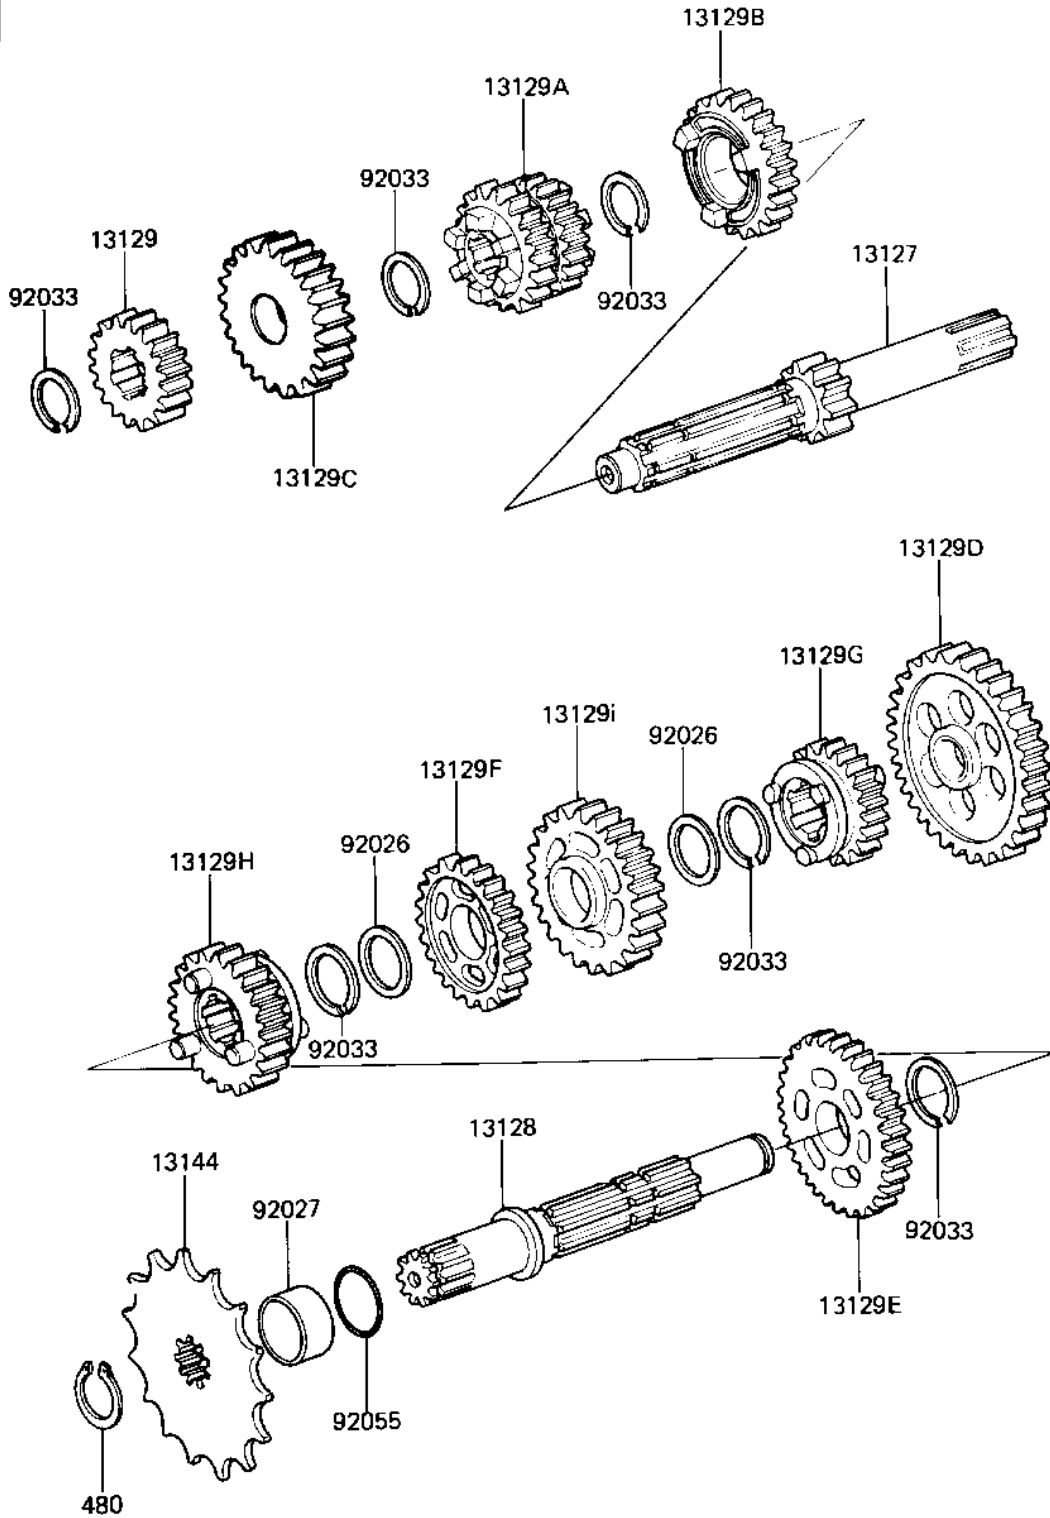

1982 Mini GP PARTS DIAGRAM

TRANSMISSION

E1361-007

1982 Mini GP PARTS LIST

TRANSMISSION

ITEM NAME	PART NUMBER	QUANTITY
SHAFT-TRANSMISSION IN (Ref # 13127)	13127-1035	1
SHAFT-TRANSMISSION OU (Ref # 13128)	13128-1031	1
GEAR,INPUT,2ND,18T (Ref # 13129)	13129-1244	1
GEAR,INPUT,3RD&4TH,25 (Ref # 13129A)	13129-1245	1
GEAR,INPUT,5TH,27T (Ref # 13129B)	13129-1246	1
GEAR,INPUT,TOP,29T (Ref # 13129C)	13129-1247	1
GEAR,OUTPUT LOW,43T (Ref # 13129D)	13260-1320	1
GEAR,OUTPUT,2ND,38T (Ref # 13129E)	13129-1249	1
GEAR,OUTPUT,4TH,31T (Ref # 13129F)	13129-1251	1
GEAR,OUTPUT,5TH,29T (Ref # 13129G)	13129-1252	1
GEAR,OUTPUT,TOP,28T (Ref # 13129H)	13129-1253	1
GEAR,OUTPUT,3RD,34T (Ref # 13129I)	13129-1338	1
SPROCKET-OUTPUT,13T (Ref # 13144)	13144-1043	1
SPACER,17.2X23X0.5 (Ref # 92026)	92026-1037	1
COLLAR,17X22X10 (Ref # 92027)	92027-1289	1
RING,SNAP (Ref # 92033)	92033-1060	1
RING-O,17MM (Ref # 92055)	92055-1097	1
CIRCLIP 17MM (Ref # 480)	480J1700	1