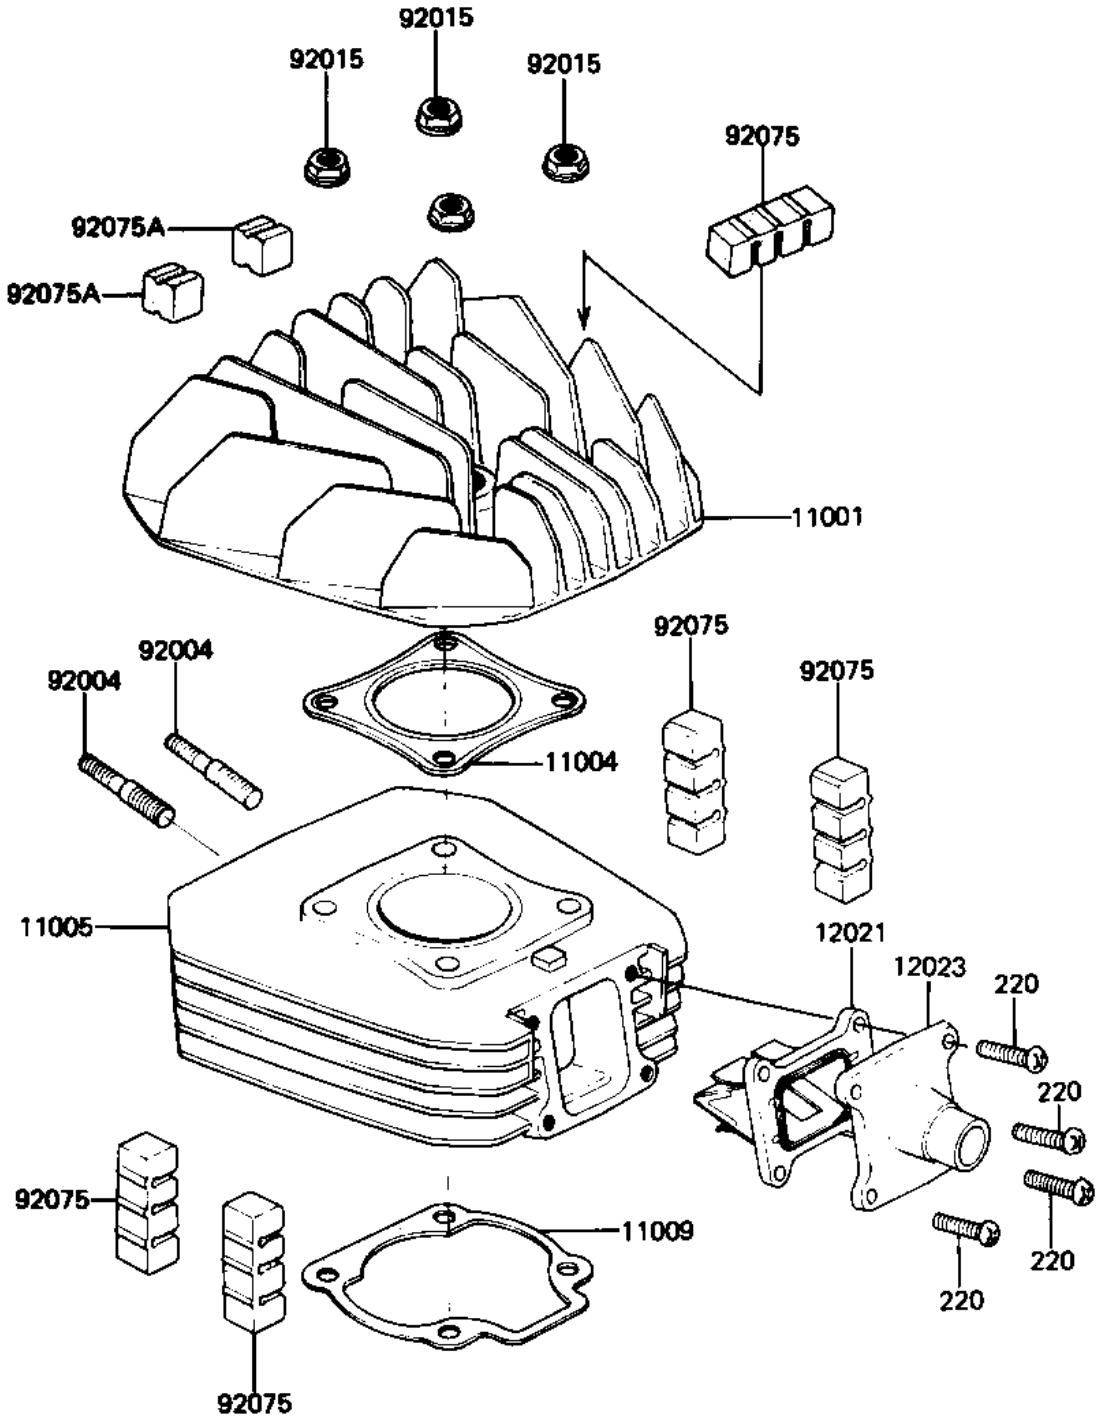

1982 Mini GP PARTS DIAGRAM

CYLINDER HEAD/CYLINDER/REED VALVE

E1111-0029

1982 Mini GP PARTS LIST

CYLINDER HEAD/CYLINDER/REED VALVE

ITEM NAME	PART NUMBER	QUANTITY
HEAD-CYLINDER,F.BLACK (Ref # 11001)	11001-1069	1
GASKET-HEAD,ALUMINIUM (Ref # 11004)	11004-1032	1
CYLINDER-ENGINE,F.BLA (Ref # 11005)	11005-1096	1
GASKET,CYLINDER BASE (Ref # 11009)	11060-1171	1
VALVE-ASSY-REED (Ref # 12021)	12021-1009	1
HOLDER-VALVE,REED (Ref # 12023)	12023-5004	1
STUD (Ref # 92004)	92004-029	1
NUT,8M/M (Ref # 92015)	92015-1014	1
DAMPER,CYLINDER (Ref # 92075)	92075-1268	1
DAMPER (Ref # 92075A)	92075-1339	1
SCREW PAN HEAD 6X20 (Ref # 220)	220B0620	1