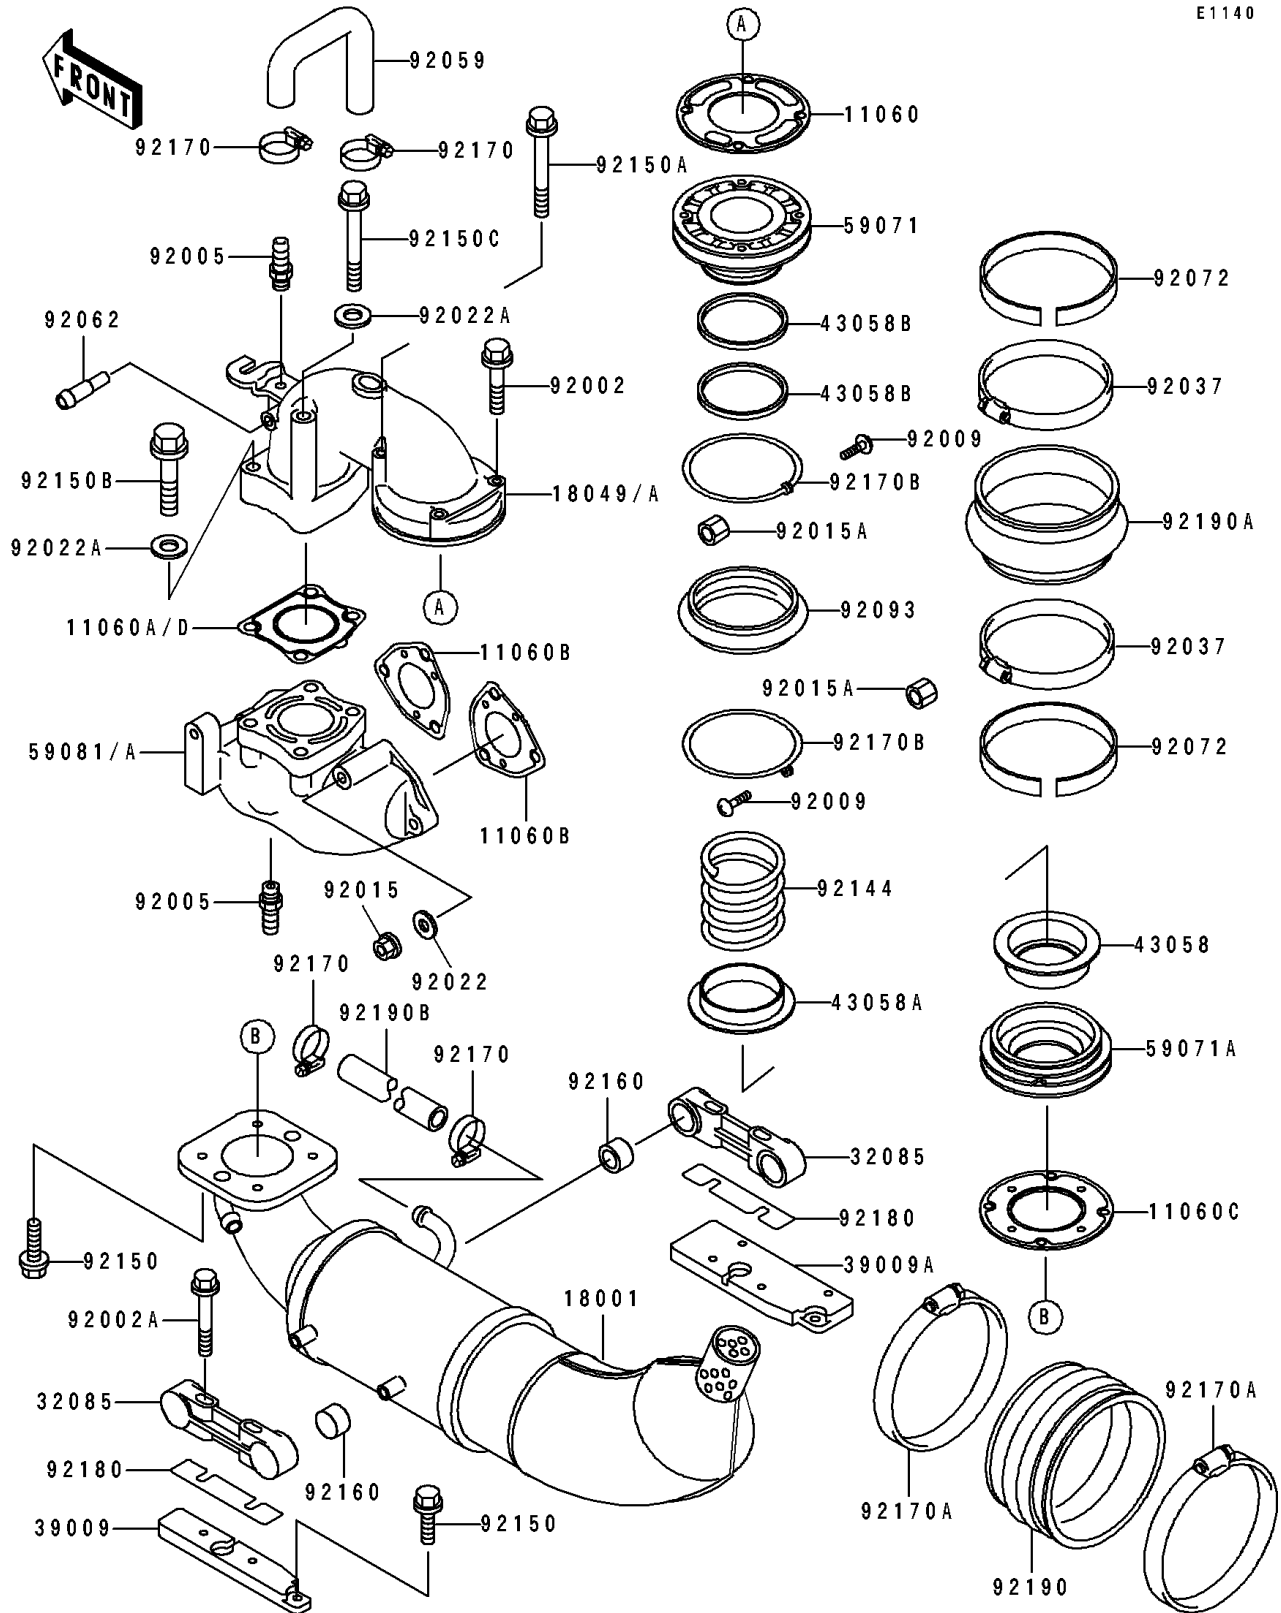

## 1992 JET SKI® 750 SS PARTS DIAGRAM

Muffler(s)

E1140

## 1992 JET SKI® 750 SS PARTS LIST

Muffler(s)

ITEM NAME	PART NUMBER	QUANTITY
GASKET,EXHAUST PIPE (Ref # 11060)	11060-3718	1
GASKET,EXHAUST MANIFOLD (Ref # 11060A)	11060-3720	1
GASKET,EXHAUST PIPE (Ref # 11060B)	11060-3721	1
GASKET,MUFFLER (Ref # 11060C)	11060-3724	1
MUFFLER (Ref # 18001)	18001-3747	1
PIPE-EXHAUST (Ref # 18049)	18049-3733	1
STOPPER (Ref # 32085)	32085-3713	1
BLOCK-MOUNT,LH (Ref # 39009)	39009-3707	1
BLOCK-MOUNT,RH (Ref # 39009A)	39009-3708	1
RING (Ref # 43058)	43058-3705	1
RING (Ref # 43058A)	43058-3706	1
RING (Ref # 43058B)	43058-3707	1
JOINT,UPP (Ref # 59071)	59071-3728	1
JOINT,LWR (Ref # 59071A)	59071-3729	1
MANIFOLD-EXHAUST (Ref # 59081)	59081-3711	1
BOLT,6X35 (Ref # 92002)	92002-3715	1
BOLT,6X45 (Ref # 92002A)	92002-3717	1
FITTING,HOSE (Ref # 92005)	92005-3712	1
SCREW,3X14 (Ref # 92009)	92009-3796	1
NUT,CAP,8MM (Ref # 92015)	92015-1371	1
NUT,3MM (Ref # 92015A)	92015-3825	1
WASHER,8.2X18X1.5 (Ref # 92022)	92022-1964	1
WASHER,10.2X20X1.5 (Ref # 92022A)	92022-3742	1
CLAMP (Ref # 92037)	92037-3706	1
TUBE,HEAD-EXHAUST (Ref # 92059)	92059-3872	1
NOZZLE (Ref # 92062)	92062-3705	1
BAND,ID=111 (Ref # 92072)	92072-3740	1
SEAL (Ref # 92093)	92093-3738	1
SPRING (Ref # 92144)	92144-3739	1

## 1992 JET SKI® 750 SS PARTS LIST

Muffler(s)

ITEM NAME	PART NUMBER	QUANTITY
BOLT,6X18 (Ref # 92150)	92150-3729	1
BOLT,6X80 (Ref # 92150A)	92150-3761	1
BOLT,10X50 (Ref # 92150B)	92150-3819	1
BOLT,10X145 (Ref # 92150C)	92150-3820	1
DAMPER (Ref # 92160)	92160-3740	1
CLAMP (Ref # 92170)	92170-3718	1
CLAMP (Ref # 92170A)	92170-3721	1
CLAMP (Ref # 92170B)	92170-3731	1
SHIM (Ref # 92180)	92180-3701	1
TUBE (Ref # 92190)	92190-3709	1
TUBE,JOINT (Ref # 92190A)	92190-3712	1
TUBE,13X19X140 (Ref # 92190B)	92190-3714	1