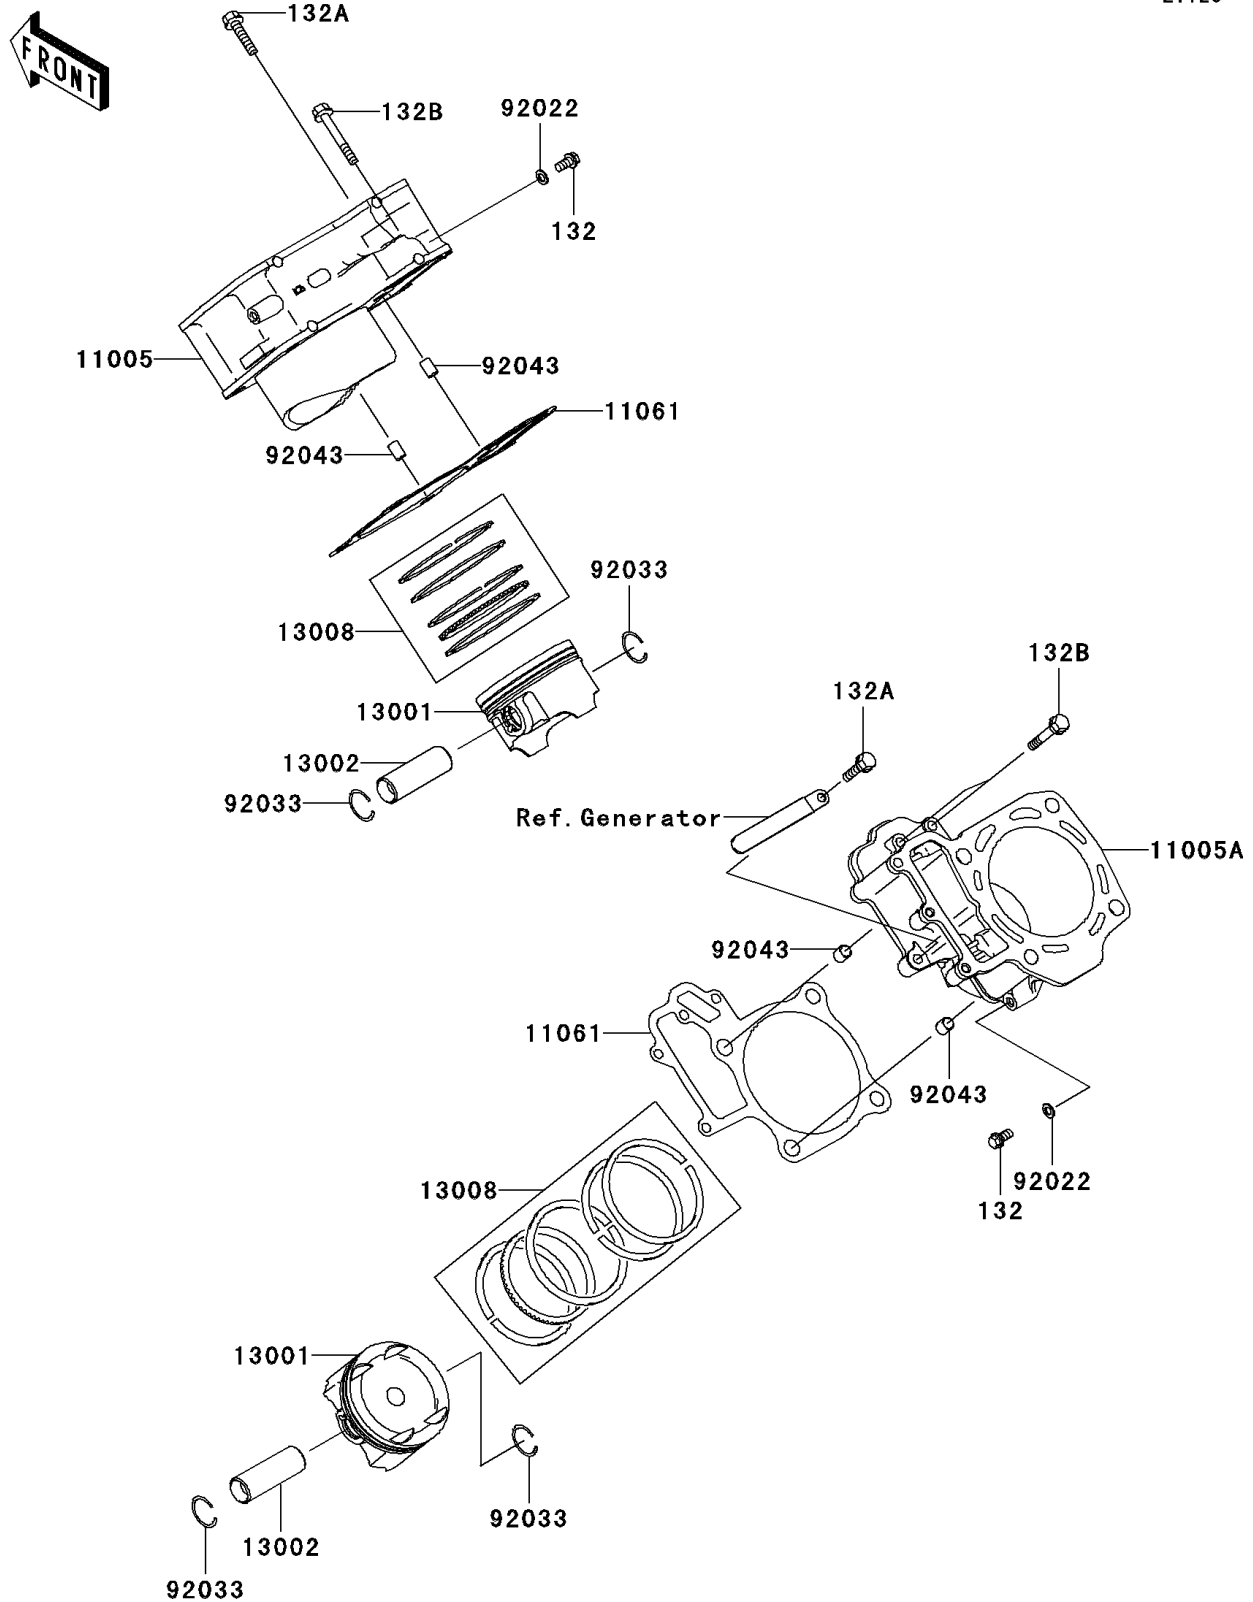

2008 Teryx® 750 4x4 NRA Outdoors™ PARTS DIAGRAM

Cylinder/Piston(s)

E1120

2008 Teryx® 750 4x4 NRA Outdoors™ PARTS LIST

Cylinder/Piston(s)

ITEM NAME	PART NUMBER	QUANTITY
BOLT-FLANGED-SMALL,6X12 (Ref # 132)	132BD0612	1
BOLT-FLANGED-SMALL,6X30 (Ref # 132A)	132BD0630	1
BOLT-FLANGED-SMALL,6X40 (Ref # 132B)	132BD0640	1
CYLINDER-ENGINE,FR (Ref # 11005)	11005-0107	1
CYLINDER-ENGINE,RR (Ref # 11005A)	11005-0108	1
GASKET,CYLINDER BASE (Ref # 11061)	11061-0063	1
PISTON-ENGINE (Ref # 13001)	13001-0021	1
PIN-PISTON (Ref # 13002)	13002-1060	1
RING-SET-PISTON (Ref # 13008)	13008-0008	1
WASHER,6.2X11X1 (Ref # 92022)	92022-304	1
RING-SNAP (Ref # 92033)	92033-1207	1
PIN,10.1X12X14 (Ref # 92043)	92043-4009	1