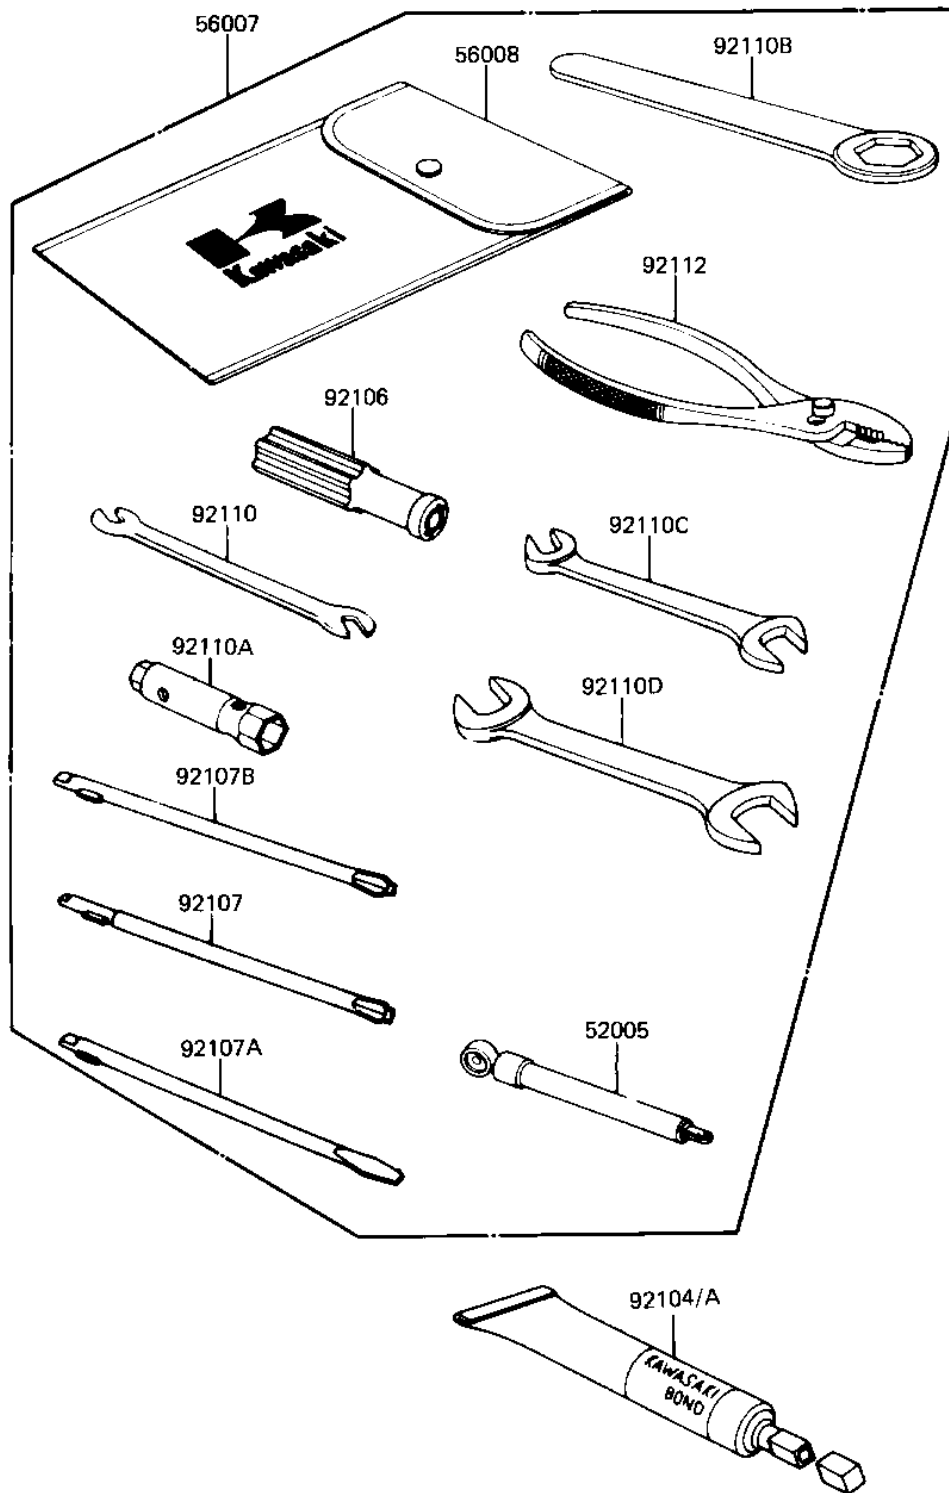

1982 KE125 PARTS DIAGRAM

OWNER TOOLS (KE125-A9)

F2810-0096

1982 KE125 PARTS LIST

OWNER TOOLS (KE125-A9)

ITEM NAME	PART NUMBER	QUANTITY
GAUGE,AIR,3.5KG/CM2 (Ref # 52005)	52005-1031	1
TOOL KIT (Ref # 56007)	56007-1072	1
BAG,TOOL (Ref # 56008)	56008-008	1
LIQUID GASKET (Ref # 92104)	92104-002	1
GASKET-LIQUID,BLACK (Ref # 92104A)	92104-1003	1
GRIP,SCREW DRIVER (Ref # 92106)	92106-1001	1
TOOL-DRIVER (Ref # 92107)	92107-1052	1
92107-1052 (Canada) (Ref # 92107A)	92107-007	1
92107-1002 (Canada) (Ref # 92107B)	92107-008	1
TIGHTENER,SPOKE (Ref # 92110)	92108-011	1
WRENCH,BOX,17X21 (Ref # 92110A)	92110-012	1
TOOL-WRENCH,BOX END,2 (Ref # 92110B)	92110-1148	1
TOOL-WRENCH,OPEN END (Ref # 92110C)	92110-1038	1
TOOL-WRENCH,OPEN END, (Ref # 92110D)	92110-1153	1
PLIERS,160MM (Ref # 92112)	92112-003	1