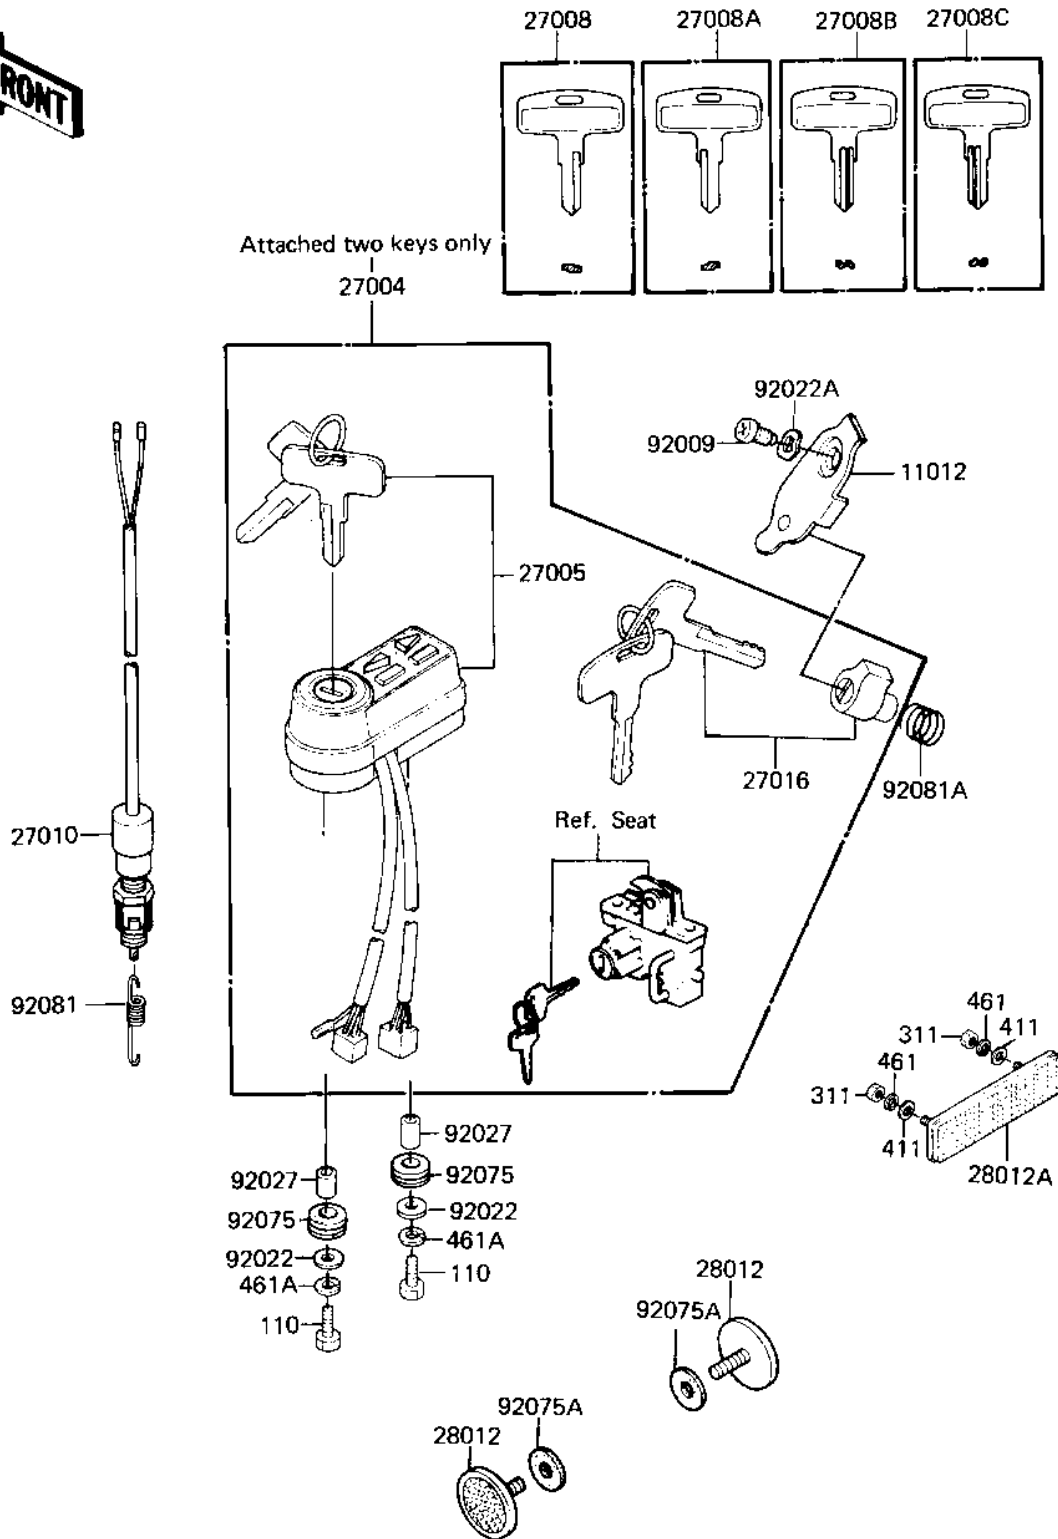

1982 KE125 PARTS DIAGRAM

IGNITION SWITCH/LOCKS/REFLECTORS ('82-'8)

1982 KE125 PARTS LIST

IGNITION SWITCH/LOCKS/REFLECTORS ('82-'8

ITEM NAME	PART NUMBER	QUANTITY
CAP,STEERING LOCK (Ref # 11012)	11012-1134	1
SWITCH-ASSY,ALL (Ref # 27004)	27004-5145	1
SWITCH ASSY,IGNITION (Ref # 27005)	27005-1040	1
KEY,BLANK (Ref # 27008)	27008-1024	1
KEY,BLANK (Ref # 27008A)	27008-1025	1
KEY,BLANK (Ref # 27008B)	27008-1026	1
KEY,BLANK (Ref # 27008C)	27008-1027	1
SWITCH,BRAKE LIGHT (Ref # 27010)	27010-025	1
LOCK ASSY,STEERING (Ref # 27016)	27016-042	1
REFLECTOR,REFLEX (Ref # 28012)	28012-016	1
REFLECTOR,REAR REFLEX (Ref # 28012A)	28012-1005	1
SCREW-TAPPING (Ref # 92009)	92008-007	1
WASHER 6.5X20X1.6T (Ref # 92022)	92022-125	1
WASHER (Ref # 92022A)	92097-003	1
COLLAR,REAR FENDER (Ref # 92027)	92027-162	1
DAMPER RUBBER,RR FENR (Ref # 92075)	92075-209	1
DAMPER RUBBER,REFLECT (Ref # 92075A)	92094-011	1
SPRING BRAKE LAMP SW (Ref # 92081)	27011-006	1
SPRING-STEERING LOCK (Ref # 92081A)	27032-001	1
BOLT 6X22 (Ref # 110)	112B0622	1
NUT,5MM (Ref # 311)	311B0500	1
WASHER PLAIN 5MM (Ref # 411)	411B0500	1
WASHER SPRING 5MM (Ref # 461)	461F0500	1
WASHER SPRING 6MM (Ref # 461A)	461F0600	1