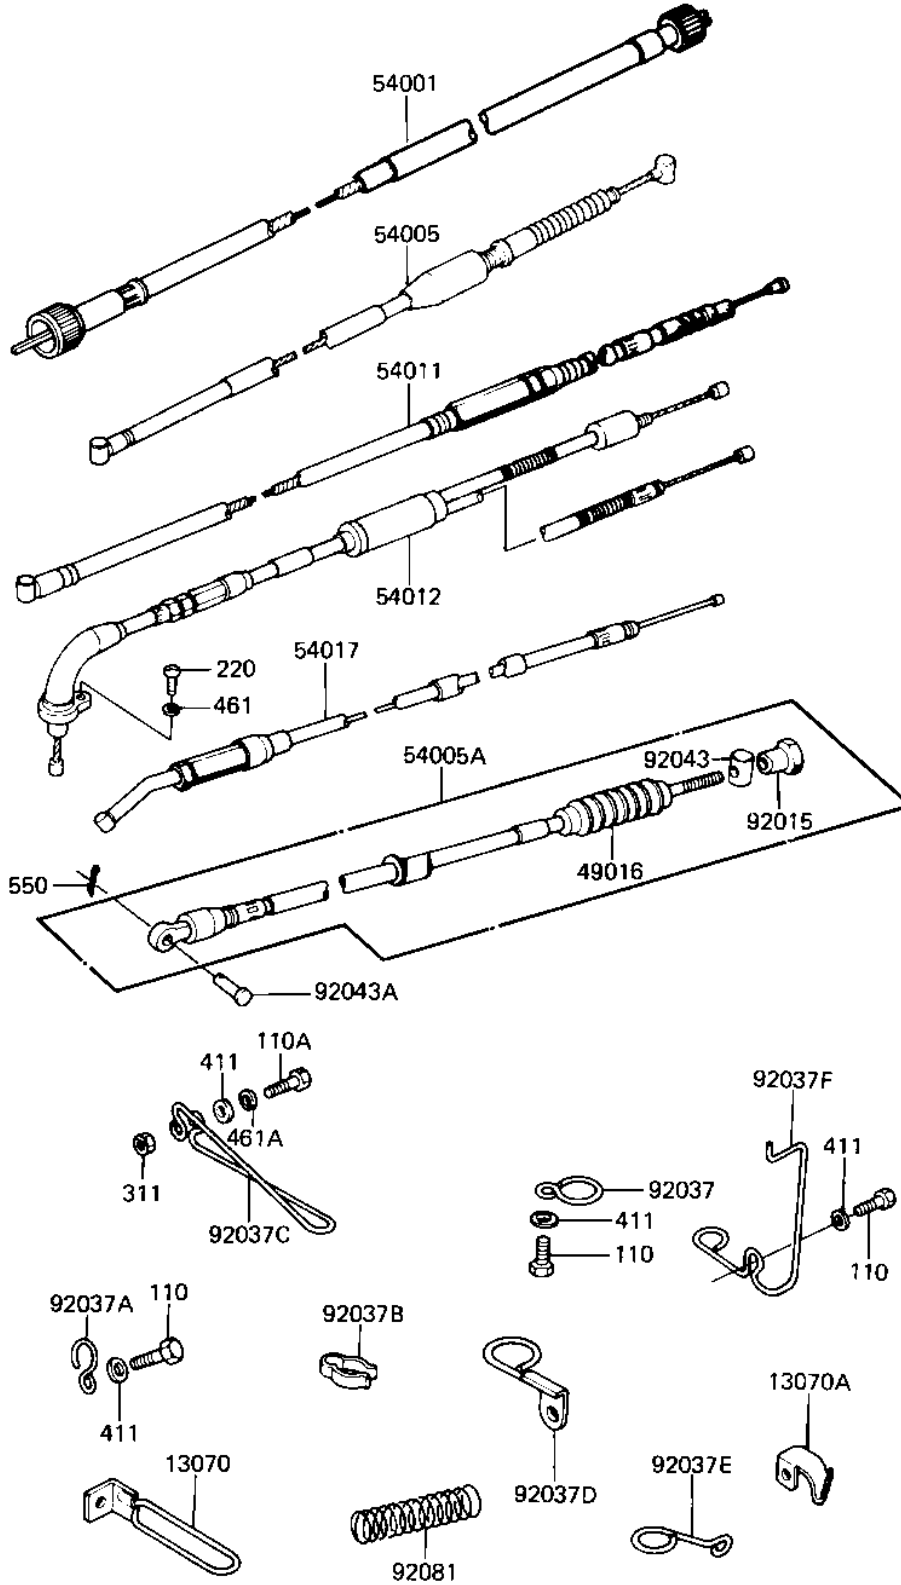

## 1982 KE125 PARTS DIAGRAM

CABLES ('82-'83 A9/A10)

F2540-0058

## 1982 KE125 PARTS LIST

CABLES ('82-'83 A9/A10)

ITEM NAME	PART NUMBER	QUANTITY
GUIDE,CABLE (Ref # 13070)	54030-011	1
GUIDE,CABLE (Ref # 13070A)	54030-012	1
DUST COVER-BRKE CABLE (Ref # 49016)	54009-007	1
CABLE,SPEEDOMETER (Ref # 54001)	54001-1035	1
CABLE-BRAKE (Ref # 54005)	54005-1032	1
CABLE,REAR BRAKE (Ref # 54005A)	54022-024	1
CABLE,CLUTCH (Ref # 54011)	54011-071	1
CABLE,THROTTLE CNTRL (Ref # 54012)	54012-1066	1
CABLE,STARTER (Ref # 54017)	54017-064	1
NUT-BRAKE CABLE ADJST (Ref # 92015)	92015-041	1
CLAMP (Ref # 92037)	92037-083	1
CLAMP,CABLE (Ref # 92037A)	92037-092	1
CLAMP,CABLE (Ref # 92037B)	92037-093	1
CLAMP,CABLE (Ref # 92037C)	92037-1014	1
CLAMP,CABLE (Ref # 92037D)	92037-1015	1
CLAMP,CABLE (Ref # 92037E)	92037-1197	1
CLAMP,CABLE (Ref # 92037F)	92037-176	1
PIN BRAKE ROD (Ref # 92043)	92043-053	1
PIN RR BRAKE CABLE (Ref # 92043A)	92043-107	1
SPRING,CABLE SUPPORT (Ref # 92081)	92081-1365	1
BOLT-UPSET,6X12 (Ref # 110)	112G0612	1
BOLT-UPSET (Ref # 110A)	112G0625	1
SCREW PAN HEAD 5X10 (Ref # 220)	220B0510	1
NUT 6MM (Ref # 311)	311B0600	1
WASHER PLAIN 6MM (Ref # 411)	411B0600	1
WASHER SPRING 5MM (Ref # 461)	461F0500	1
WASHER SPRING 6MM (Ref # 461A)	461F0600	1
PIN COTTER 2.0X15 (Ref # 550)	550D2015	1