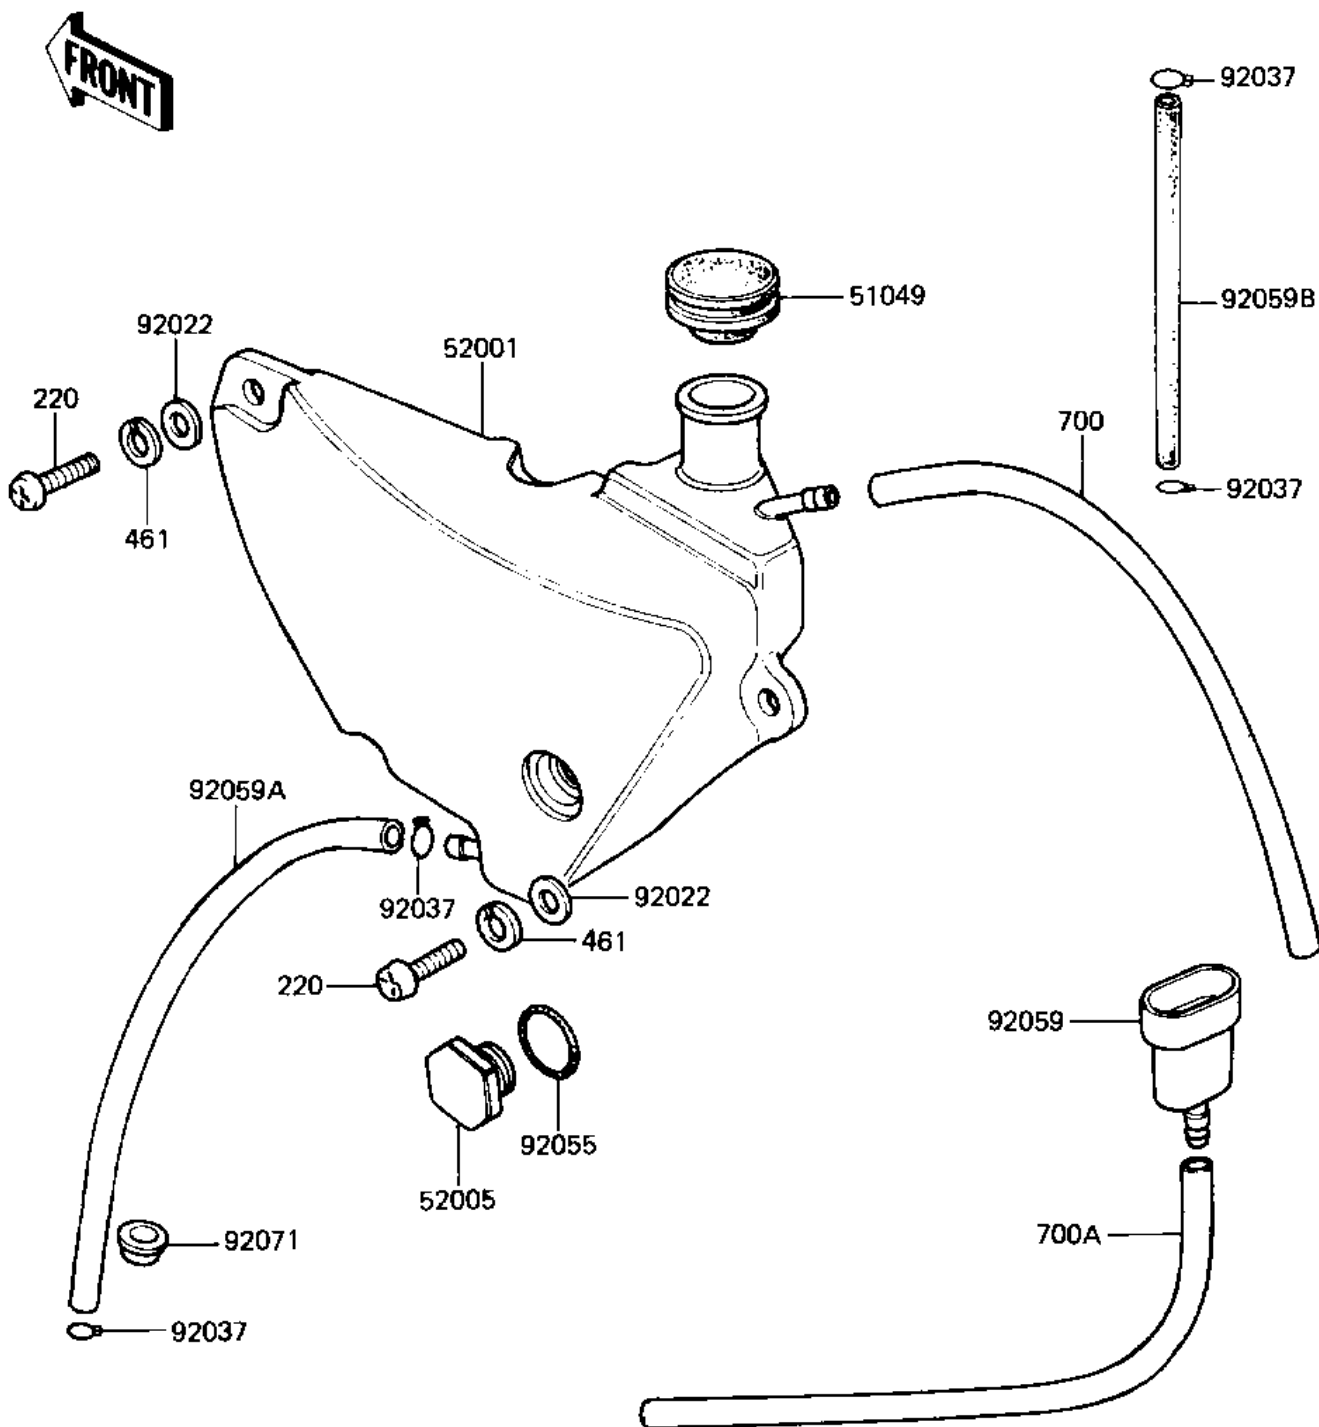

## 1982 KE125 PARTS DIAGRAM

OIL TANK ('82-'83 A9/A10)

F245U-0005

## 1982 KE125 PARTS LIST

OIL TANK ('82-'83 A9/A10)

ITEM NAME	PART NUMBER	QUANTITY
CAP-OIL TANK (Ref # 51049)	51049-1004	1
TANK,OIL (Ref # 52001)	52001-041	1
GUAGE-OIL LEVEL (Ref # 52005)	52015-002	1
WASHER 6.5X20X1.6T (Ref # 92022)	92022-125	1
CLAMP FUEL PIPE (Ref # 92037)	92037-010	1
"O" RING,20MM (Ref # 92055)	92055-051	1
CONNECTOR PIPE (Ref # 92059)	92059-101	1
PIPE,OIL (Ref # 92059A)	92059-106	1
TUBE,BREATHER (Ref # 92059B)	92059-129	1
GROMMET,OIL PIPE (Ref # 92071)	92071-085	1
SCREW PAN HEAD 6X14 (Ref # 220)	220B0614	1
WASHER SPRING 6MM (Ref # 461)	461F0600	1
TUBE-VINYL,5X400 (Ref # 700)	700Q05400	1
TUBE-PVC,7X450 (Ref # 700A)	700Q07450	1