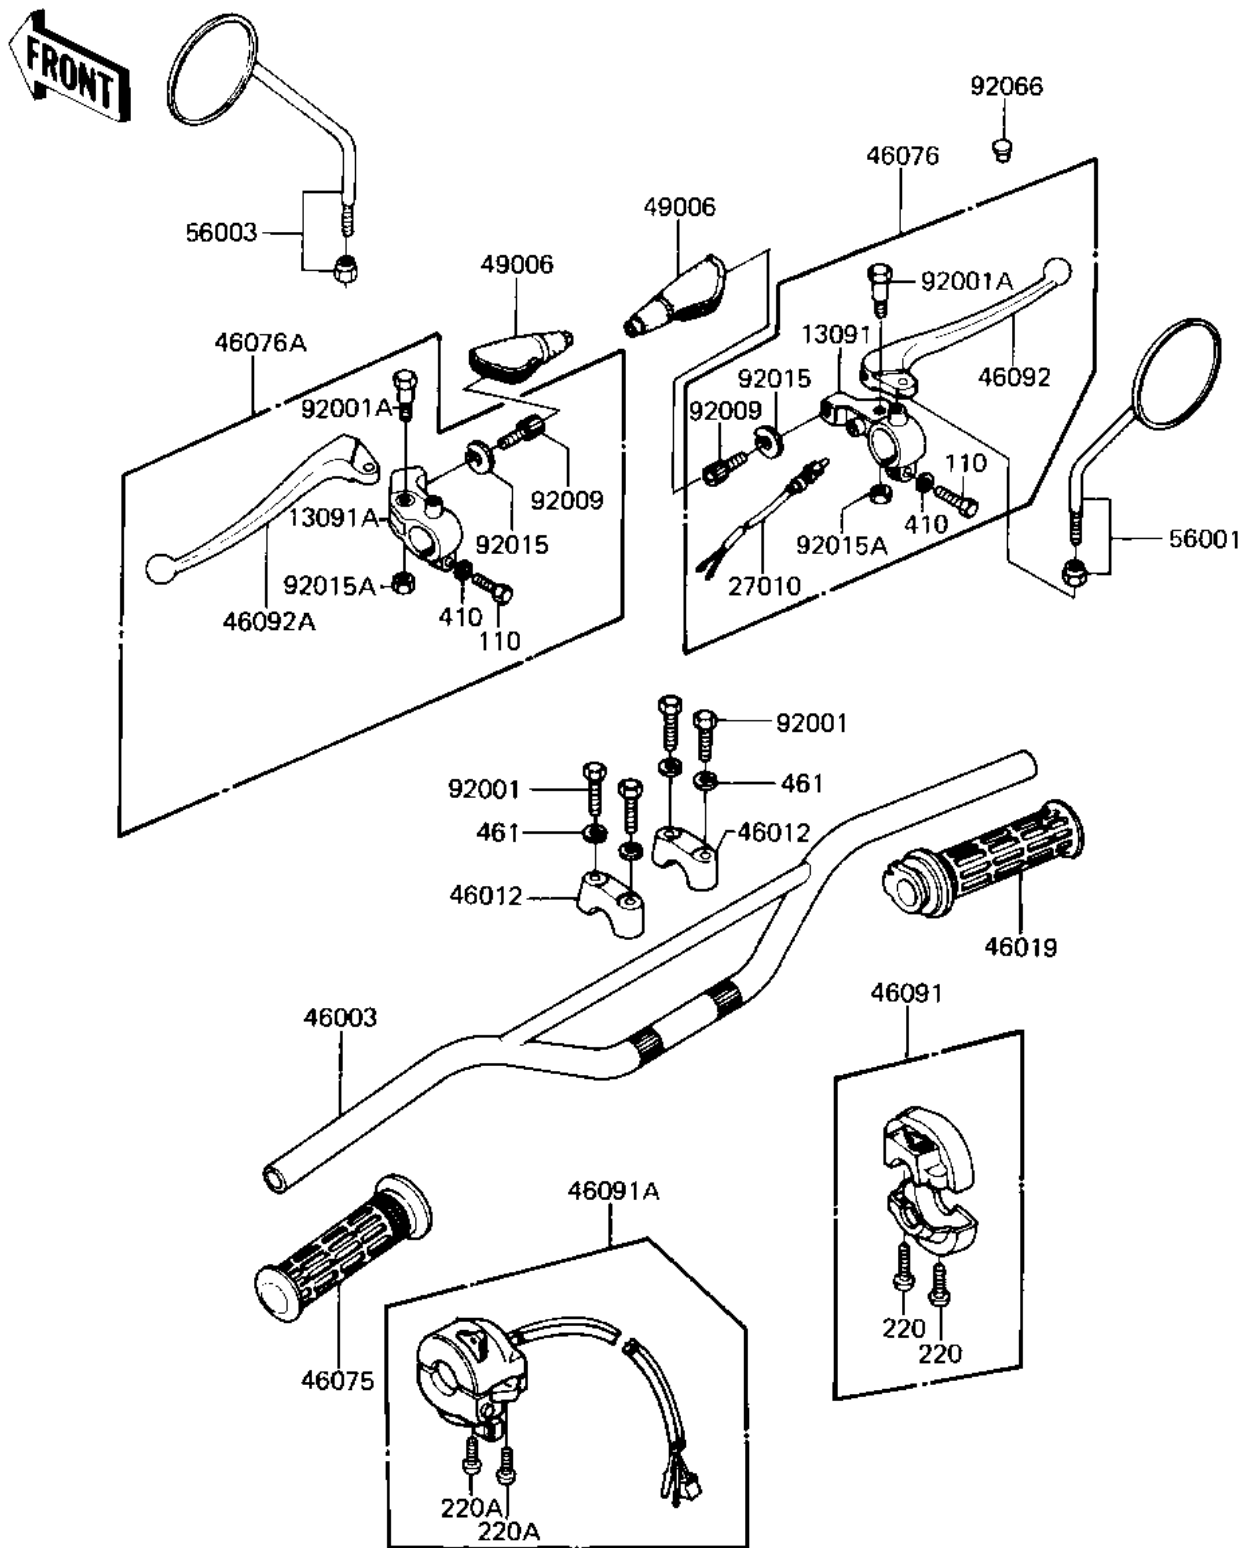

## 1982 KE125 PARTS DIAGRAM

HANDLEBAR ('82-'83 A9/A10)

12500000

## 1982 KE125 PARTS LIST

HANDLEBAR ('82-'83 A9/A10)

ITEM NAME	PART NUMBER	QUANTITY
HOLDER-FR BRK LEV,BLK (Ref # 13091)	46060-009-21	1
HOLDER-CLUTCH LEV,BLK (Ref # 13091A)	46094-011-21	1
SWITCH-FR. BRAKE LAMP (Ref # 27010)	27021-004	1
HANDLEBAR (Ref # 46003)	46004-033	1
HOLDER,HANDLEBAR (Ref # 46012)	46012-014	1
GRIP ASSY,THROTTLE (Ref # 46019)	46019-1005	1
GRIP,L.H. (Ref # 46075)	46075-1004	1
LEVER ASSY,FRNT BRAKE (Ref # 46076)	46021-031	1
LEVER ASSY,CLUTCH (Ref # 46076A)	46076-044	1
HOUSING ASSY,CONT,R.H (Ref # 46091)	46091-1041	1
HOUSING-ASSY-CONTROL (Ref # 46091A)	46091-1097	1
LEVER FRONT BRAKE (Ref # 46092)	46058-004	1
LEVER-CLUTCH (Ref # 46092A)	46092-015	1
BOOTS,LEVER HOLDER (Ref # 49006)	49006-1017	1
REAR VIEW MIRROR,R.H (Ref # 56001)	56002-020	1
REAR VIEW MIRROR,L.H (Ref # 56003)	56003-009	1
BOLT 8X38 (Ref # 92001)	92001-1405	1
BOLT,HEX HEAD,5X22 (Ref # 92001A)	92007-046	1
SCREW CABLE ADJUST (Ref # 92009)	46055-003	1
NUT-LOCK (Ref # 92015)	46056-005	1
NUT-LOCK,5MM (Ref # 92015A)	92019-014	1
PLUG,9.5X8 (Ref # 92066)	92066-1077	1
BOLT HEX HEAD 6X25 (Ref # 110)	110N0625	1
SCREW PAN HEAD 5X18 (Ref # 220)	220B0518	1
SCREW PAN HEAD 5X22 (Ref # 220A)	220B0522	1
WASHER,PLAIN,6MM (Ref # 410)	410D0600	1
WASHER SPRING 8MM (Ref # 461)	461F0800	1