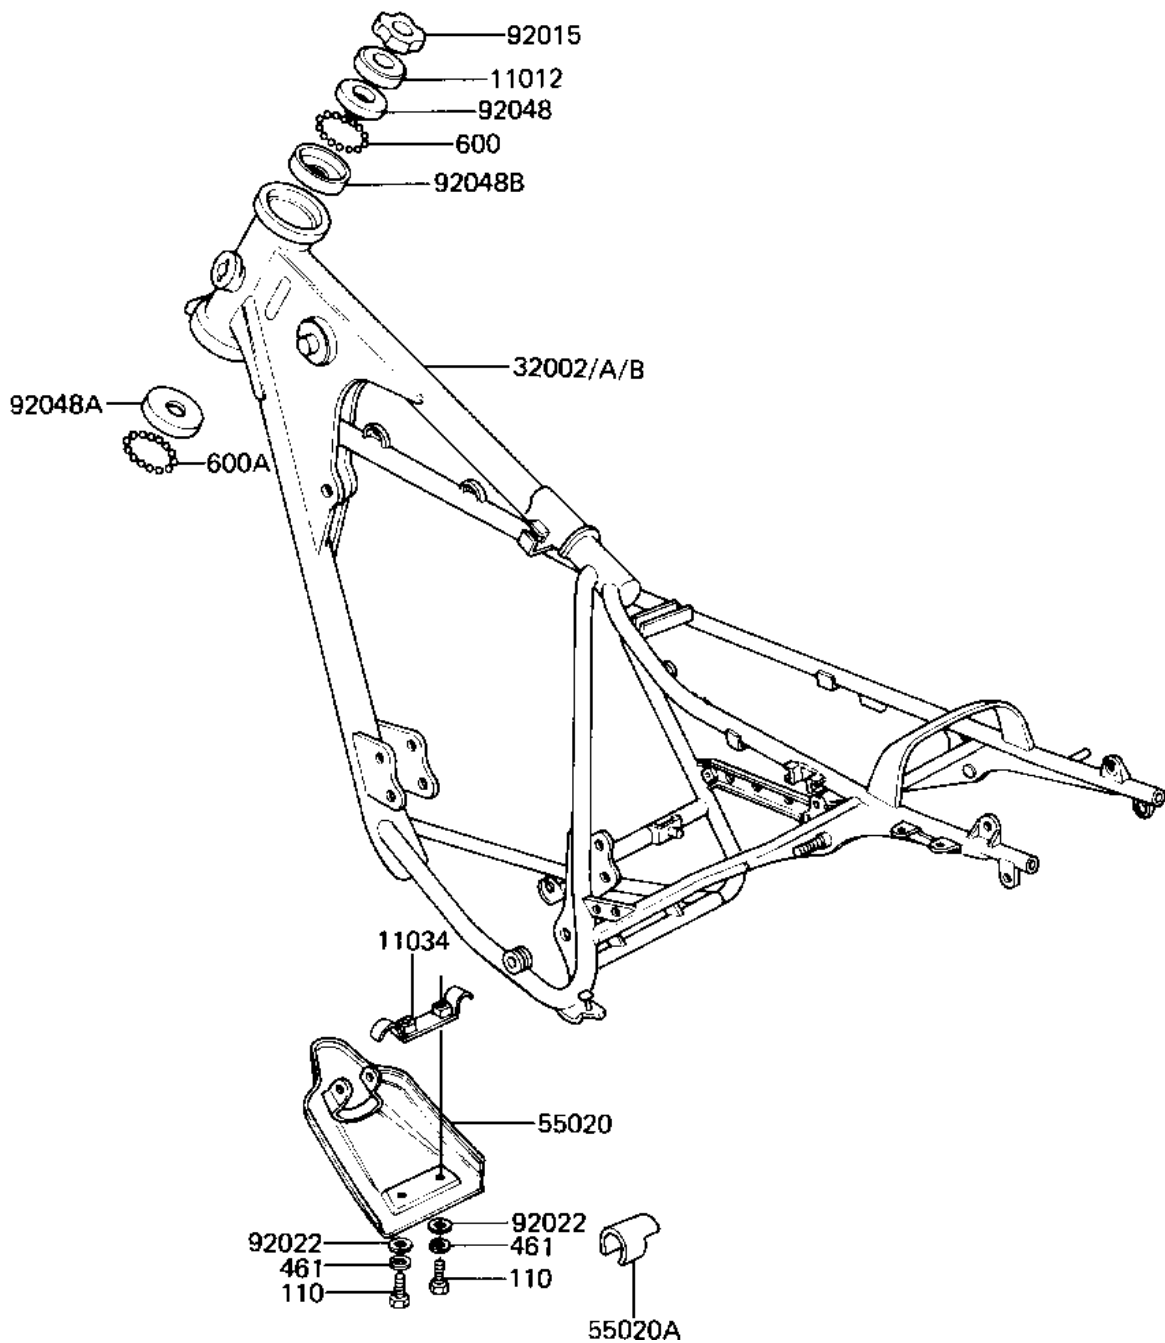

1982 KE125 PARTS DIAGRAM

FRAME ('82-'83 A9/A10)

F2120-0147

1982 KE125 PARTS LIST

FRAME ('82-'83 A9/A10)

ITEM NAME	PART NUMBER	QUANTITY
CAP,STEERING STEM (Ref # 11012)	46098-018	1
BRACKET,ENGINE GUARD (Ref # 11034)	55016-008	1
FRAME-COMP (Ref # 32002)	32002-1307	1
GUARD,ENGINE (Ref # 55020)	55011-020	1
GUARD,CHAIN (Ref # 55020A)	55020-1045	1
NUT,STEERING STEM (Ref # 92015)	92090-022	1
WASHER 6.5X20X1.6T (Ref # 92022)	92022-125	1
CONE,STRG STM BRG,UP (Ref # 92048)	92047-014	1
RACE STEERING BEARING (Ref # 92048A)	92048-005	1
RACE,STRG STM BEARING (Ref # 92048B)	92048-009	1
BOLT-UPSET,6X16 (Ref # 110)	112G0616	1
WASHER SPRING 6MM (Ref # 461)	461F0600	1
BALL STEEL 3/16' (Ref # 600)	600A0600	1
BALL STEEL 1/4' (Ref # 600A)	600A0800	1