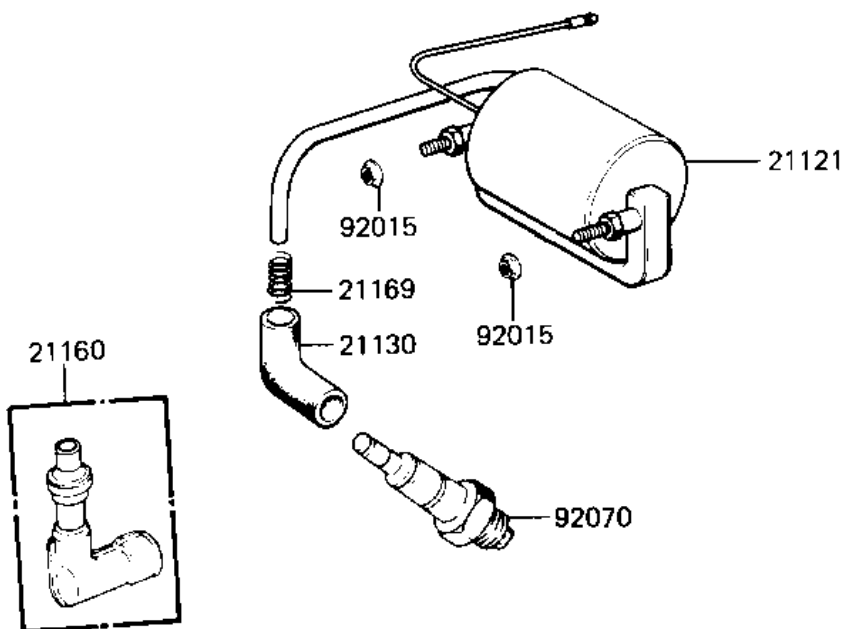

1982 KE125 PARTS DIAGRAM

IGNITION COIL ('82-'83 A9/A10)

1982 KE125 PARTS LIST

IGNITION COIL ('82-'83 A9/A10)

ITEM NAME	PART NUMBER	QUANTITY
COIL,IGNITION (Ref # 21121)	21121-1047	1
CAP SPARK PLUG (Ref # 21130)	21130-009	1
SPRING-SPARK PLUG CAP (Ref # 21169)	92101-001	1
NUT-6MM (Ref # 92015)	92015-1078	1
SPARK PLUG B9ES (Ref # 92070)	B9ES	1