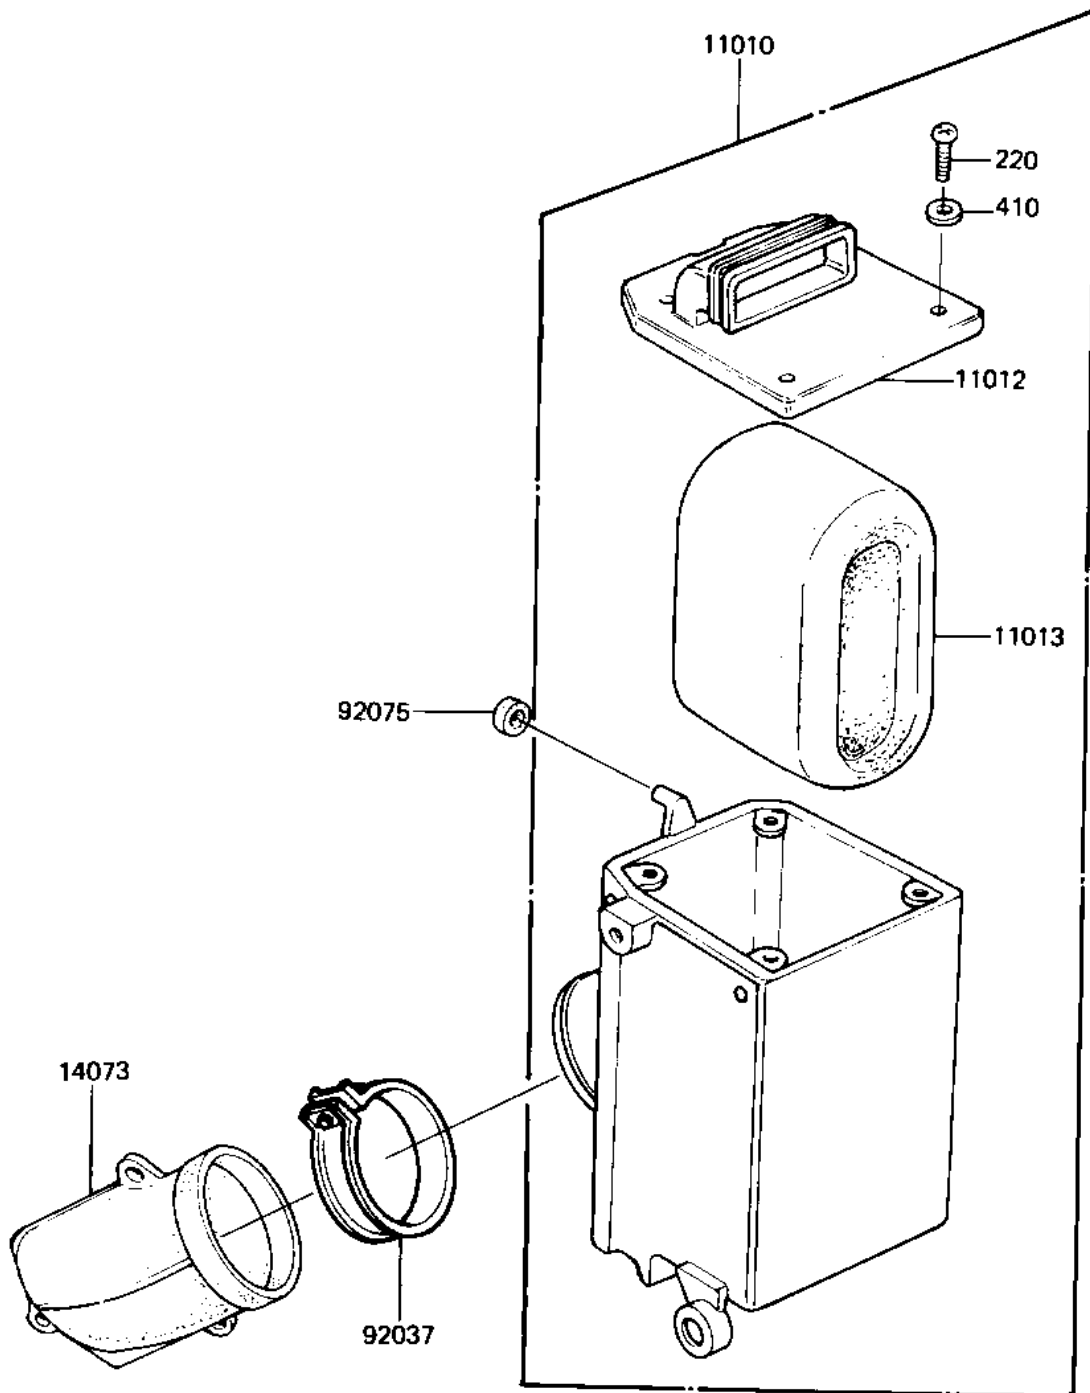

1982 KE125 PARTS DIAGRAM

AIR CLEANER ('82-'83 A9/A10)

E1130-0046

1982 KE125 PARTS LIST

AIR CLEANER ('82-'83 A9/A10)

ITEM NAME	PART NUMBER	QUANTITY
FILTER-ASSY-AIR (Ref # 11010)	11010-1126	1
CAP,AIR FILTER (Ref # 11012)	11012-1188	1
ELEMENT,AIR CLNR (Ref # 11013)	11013-1052	1
CONNECTOR,AIR CLEANER (Ref # 14073)	14073-1004	1
CLAMP,AIR CLEANER (Ref # 92037)	92037-129	1
DAMPER RUBBER,CLENER (Ref # 92075)	92075-217	1
SCREW PAN HEAD 4X16 (Ref # 220)	220B0416	1
WASHER PLAIN 4MM (Ref # 410)	410B0400	1