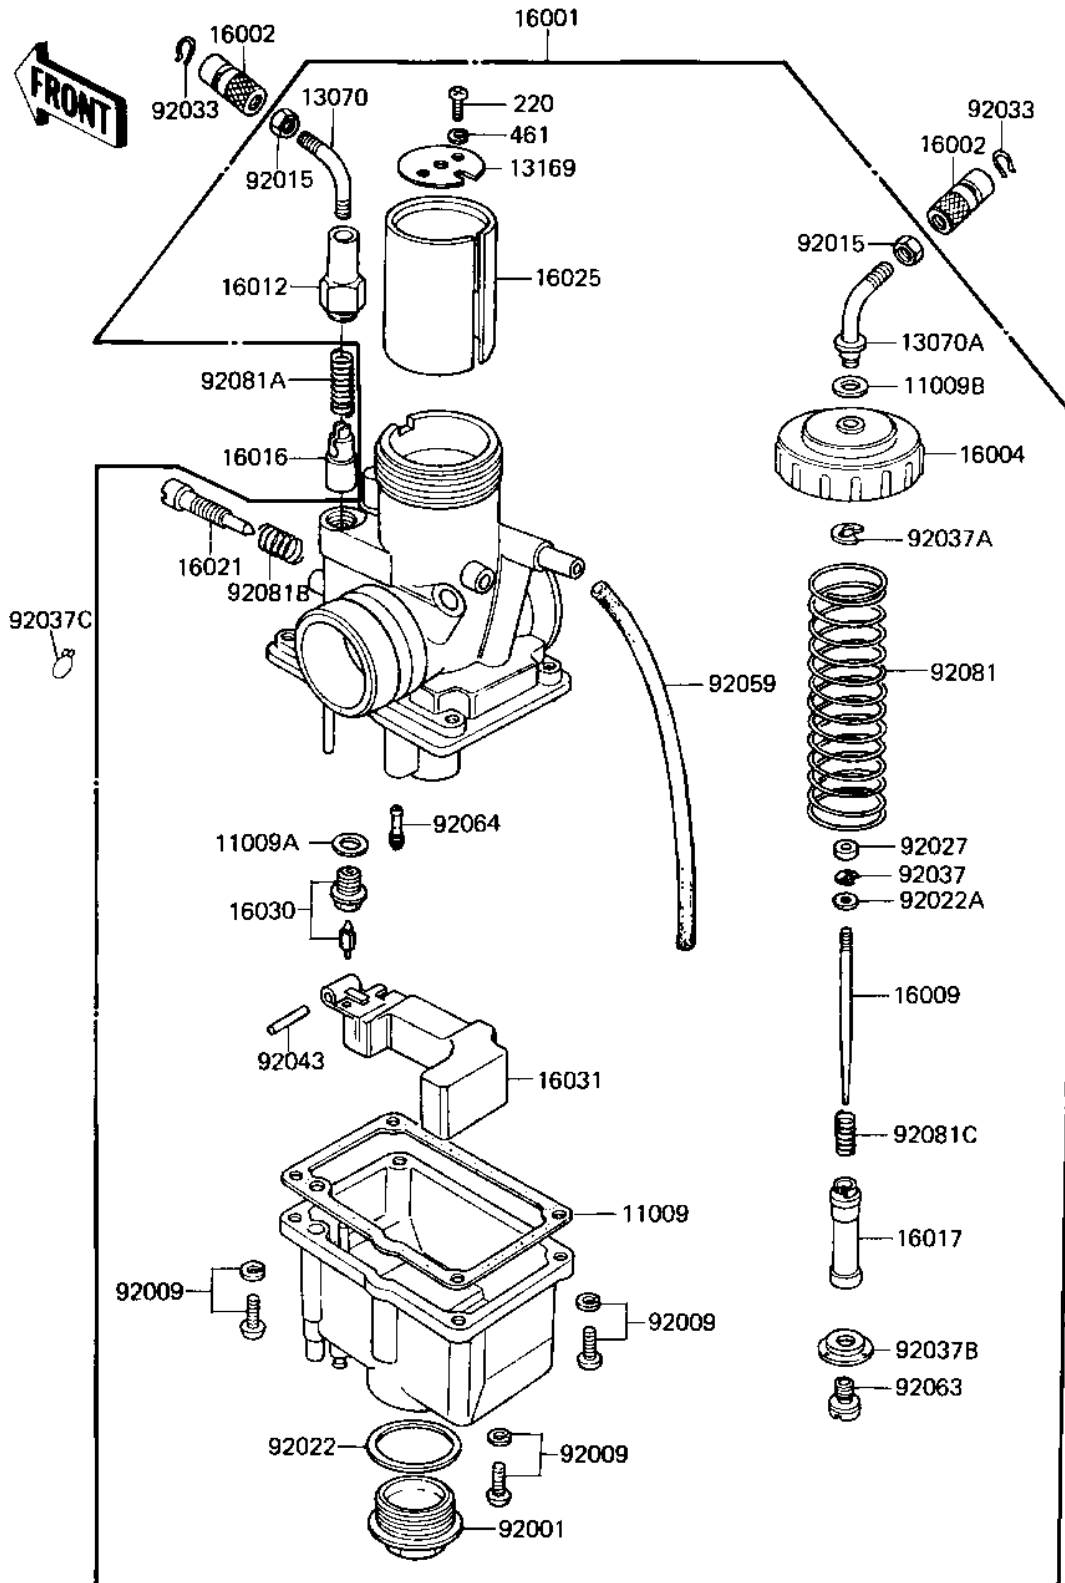

1982 KE125 PARTS DIAGRAM

CARBURETOR ('82-'83 A9/A10)

E1610-001

1982 KE125 PARTS LIST

CARBURETOR ('82-'83 A9/A10)

ITEM NAME	PART NUMBER	QUANTITY
GASKET,FLOAT CHAMBER (Ref # 11009)	16019-023	1
WASHER FLOAT VLV SEAT (Ref # 11009A)	16029-004	1
GASKET,CABLE GUIDE (Ref # 11009B)	16029-007	1
GUIDE,CABLE (Ref # 13070)	16077-010	1
GUIDE,CABLE (Ref # 13070A)	16077-011	1
PLATE,THROTTLE VALVE (Ref # 13169)	13169-1123	1
CARBURETOR ASSY (Ref # 16001)	16001-1243	1
CABLE ADJUSTER (Ref # 16002)	16002-007	1
CAP,MIXING CHAMBER (Ref # 16004)	16004-024	1
JET NEEDLE,5EL24 (Ref # 16009)	16009-1066	1
CAP,STARTER PLUNGER (Ref # 16012)	16012-017	1
PLUNGER-ENRICHNER (Ref # 16016)	16016-002	1
NEEDLE JET,A0-0 (Ref # 16017)	16017-1062	1
SCREW,THROTTLE STOP (Ref # 16021)	16021-023	1
VALVE,THROTTLE,CA2.5 (Ref # 16025)	16025-1018	1
FLOAT VALVE ASSY (Ref # 16030)	16030-024	1
FLOAT (Ref # 16031)	16031-026	1
BOLT,BANJO (Ref # 92001)	92001-146	1
SCREW-PAN-WS-CROS (Ref # 92009)	223B0414	1
NUT CABLE ADJUST LOCK (Ref # 92015)	16003-004	1
GASKET,MAIN JET COVER (Ref # 92022)	16034-008	1
WASHER,THROTTLE VALVE (Ref # 92022A)	92022-1024	1
RING,JET NEEDLE (Ref # 92027)	92027-1103	1
CIRCLIP (Ref # 92033)	92036-018	1
CIRCLIP (Ref # 92037)	16008-010	1
CIRCLIP,CABLE GUIDE (Ref # 92037A)	16008-011	1
RING,MAIN JET (Ref # 92037B)	16008-012	1
CLAMP FUEL PIPE (Ref # 92037C)	92037-010	1
FLOAT PIN (Ref # 92043)	16032-006	1

1982 KE125 PARTS LIST

CARBURETOR ('82-'83 A9/A10)

ITEM NAME	PART NUMBER	QUANTITY
TUBE,CARB BREATHER (Ref # 92059)	92059-1011	1
MAIN JET,#A92.5R (Ref # 92063)	92063-1085	1
PILOT JET,#A25 (Ref # 92064)	92064-1020	1
SPRING,THROTTLE VALV (Ref # 92081)	16006-024	1
SPRING-PLUNGER (Ref # 92081A)	16013-003	1
SPRING THR STOP SCREW (Ref # 92081B)	16022-005	1
SPRING,JET NEEDLE (Ref # 92081C)	92081-1072	1
SCREW PAN HEAD 3X8 (Ref # 220)	220B0308	1
WASHER SPRING 3MM (Ref # 461)	461F0300	1