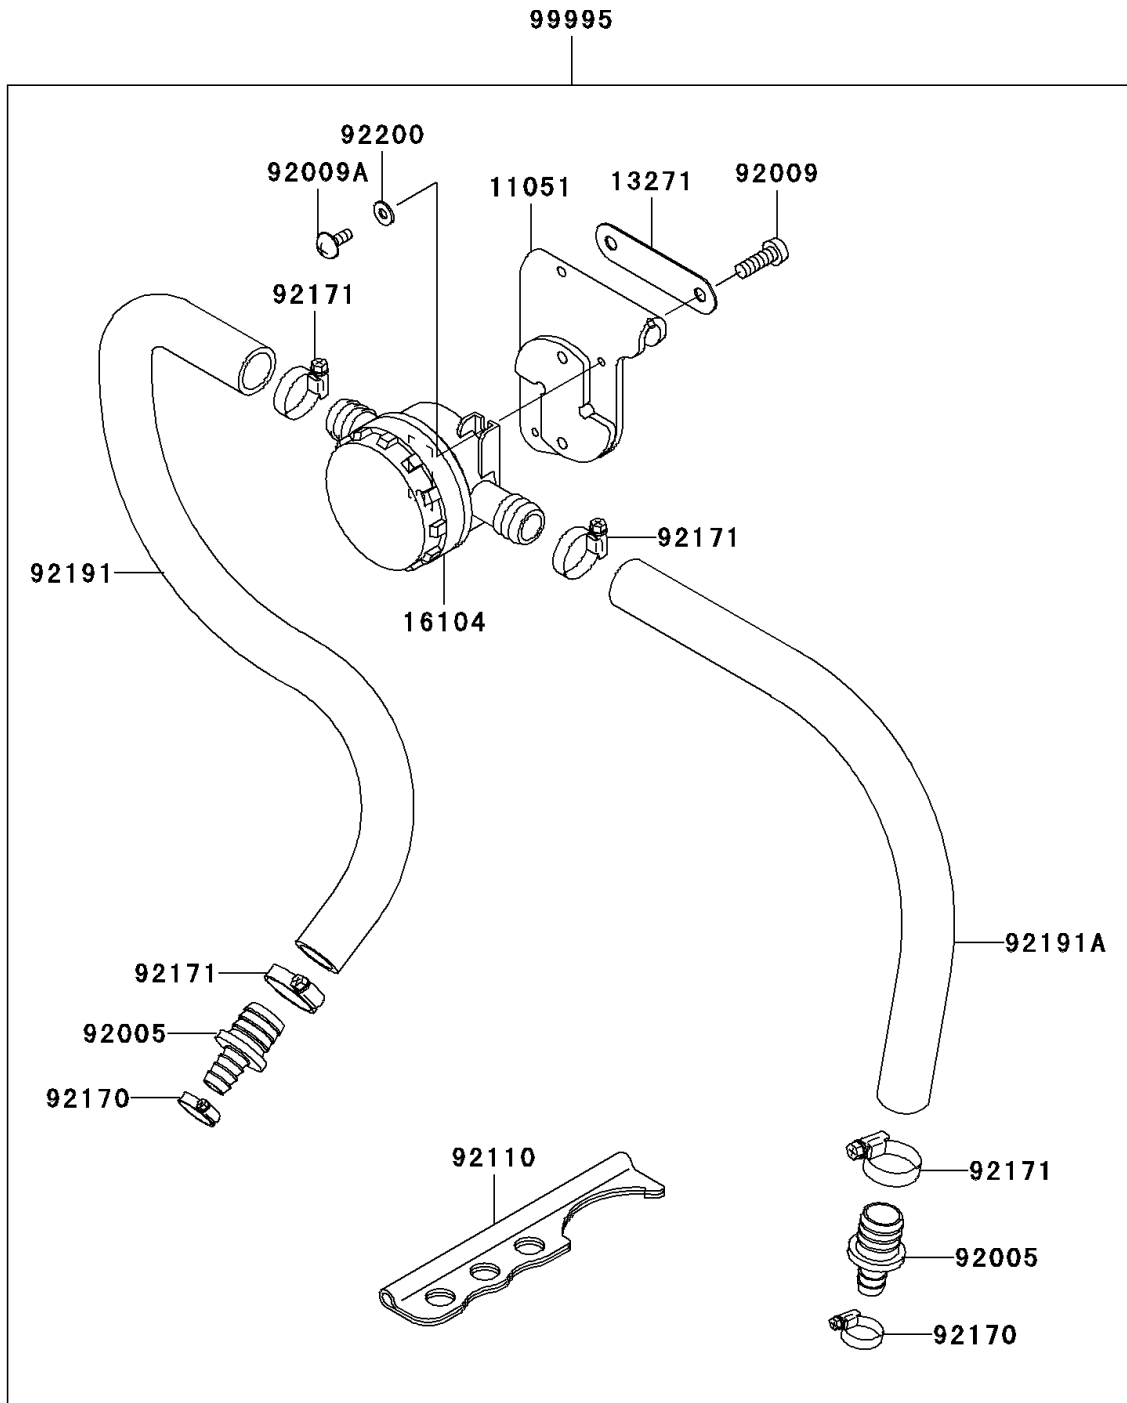

2003 JET SKI® Ultra® 150 PARTS DIAGRAM

Optional Parts

F3890

2003 JET SKI® Ultra® 150 PARTS LIST

Optional Parts

ITEM NAME	PART NUMBER	QUANTITY
BRACKET (Ref # 11051)	11051-3814	1
PLATE (Ref # 13271)	13271-3778	1
FILTER-COMP (Ref # 16104)	16104-3702	1
FITTING (Ref # 92005)	92005-3738	1
SCREW,6X30 (Ref # 92009)	92009-3866	1
SCREW,4X10 (Ref # 92009A)	92009-3867	1
TOOL-WRENCH (Ref # 92110)	92110-3704	1
CLAMP (Ref # 92170)	92170-3718	1
CLAMP (Ref # 92171)	92171-3704	1
TUBE (Ref # 92191)	92191-3925	1
TUBE (Ref # 92191A)	92191-3926	1
WASHER,4.2X10X1.0 (Ref # 92200)	92200-3781	1
KIT.,WATER FILTER (Ref # 99995)	99995-3714	1