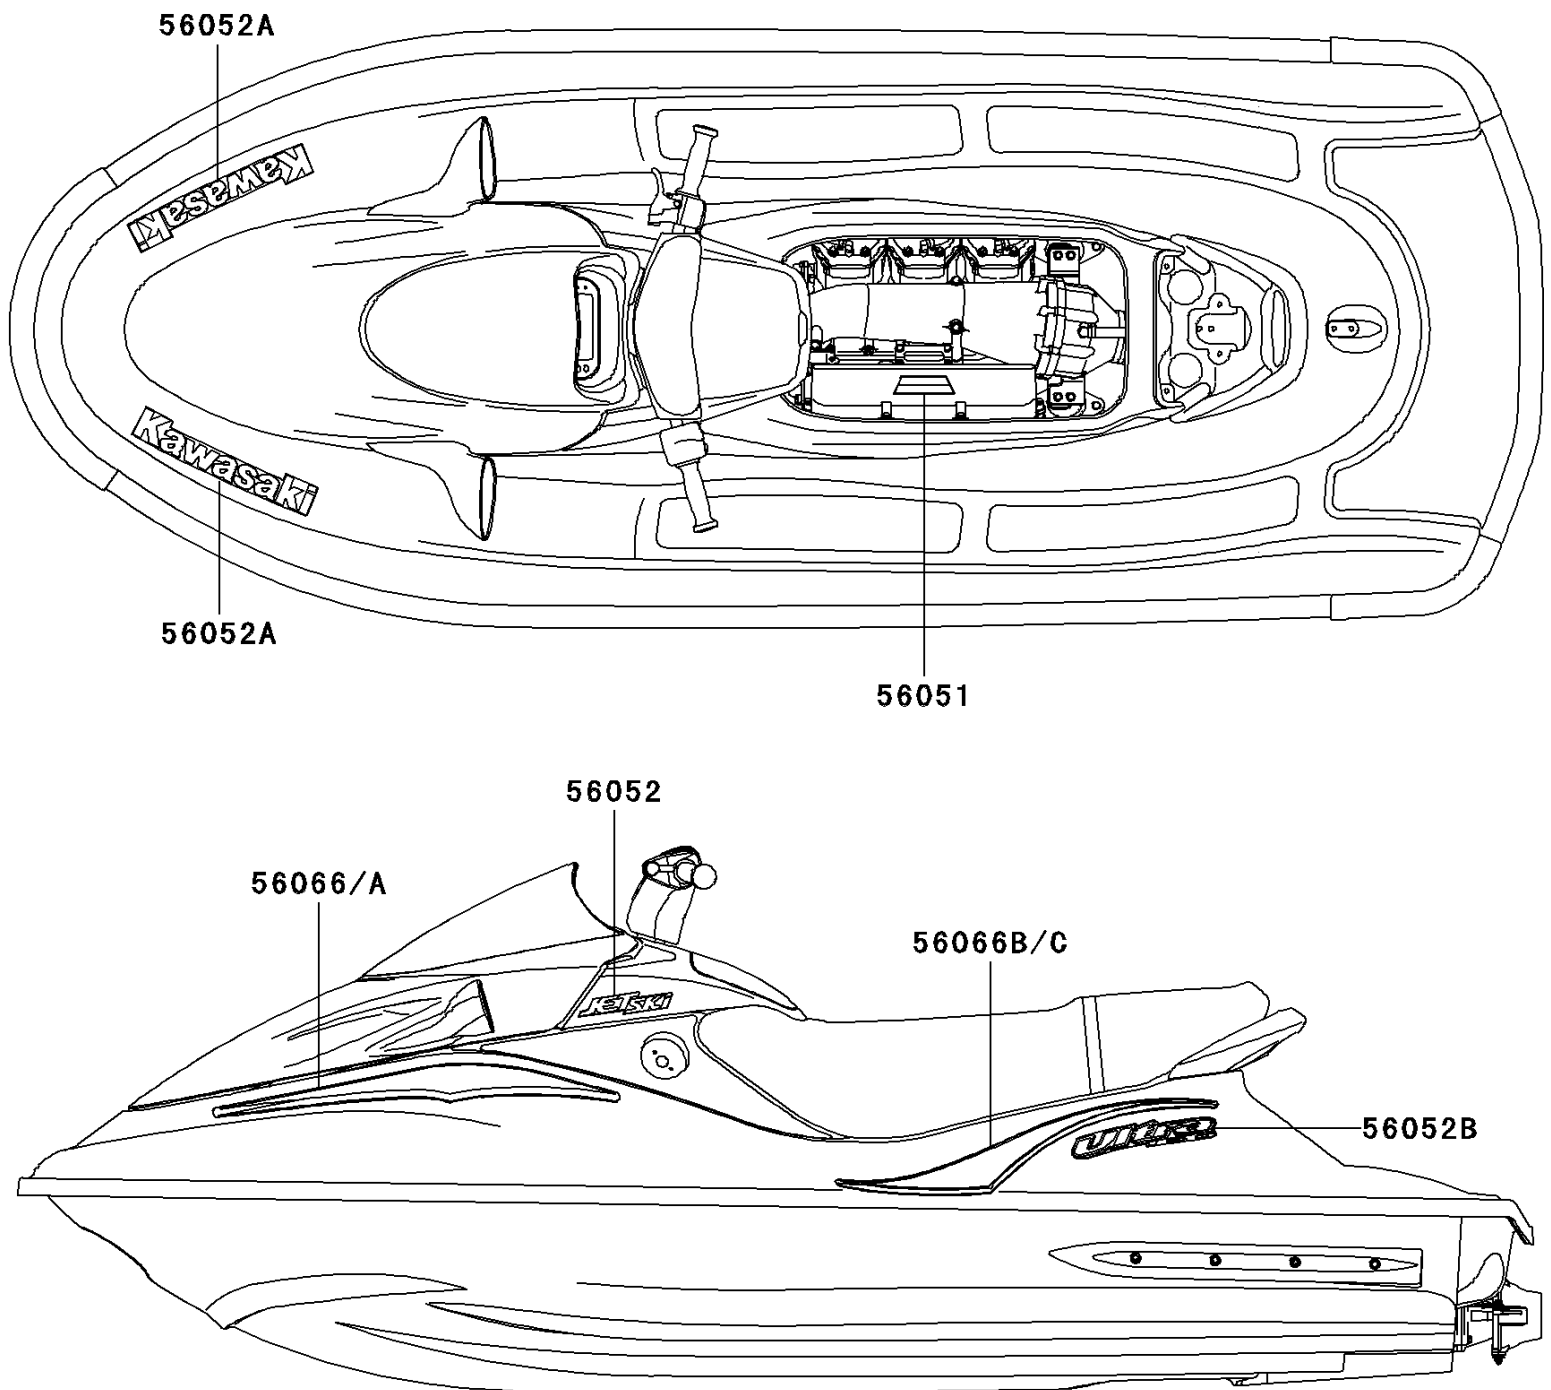

## 2003 JET SKI® Ultra® 150 PARTS DIAGRAM

Decals(B1)

F3880

## 2003 JET SKI® Ultra® 150 PARTS LIST

Decals(B1)

ITEM NAME	PART NUMBER	QUANTITY
MARK,1200 TRIPLE (Ref # 56051)	56051-3821	1
MARK,HANDLE COVER,JET SKI (Ref # 56052)	56052-3790	1
MARK,DECK,KAWASAKI (Ref # 56052A)	56052-3791	1
MARK,DECK,ULTRA 150 (Ref # 56052B)	56052-3792	1
PATTERN,DECK,FR,LH (Ref # 56066)	56066-3707	1
PATTERN,DECK,FR,RH (Ref # 56066A)	56066-3708	1
PATTERN,DECK,RR,LH (Ref # 56066B)	56066-3709	1
PATTERN,DECK,RR,RH (Ref # 56066C)	56066-3710	1