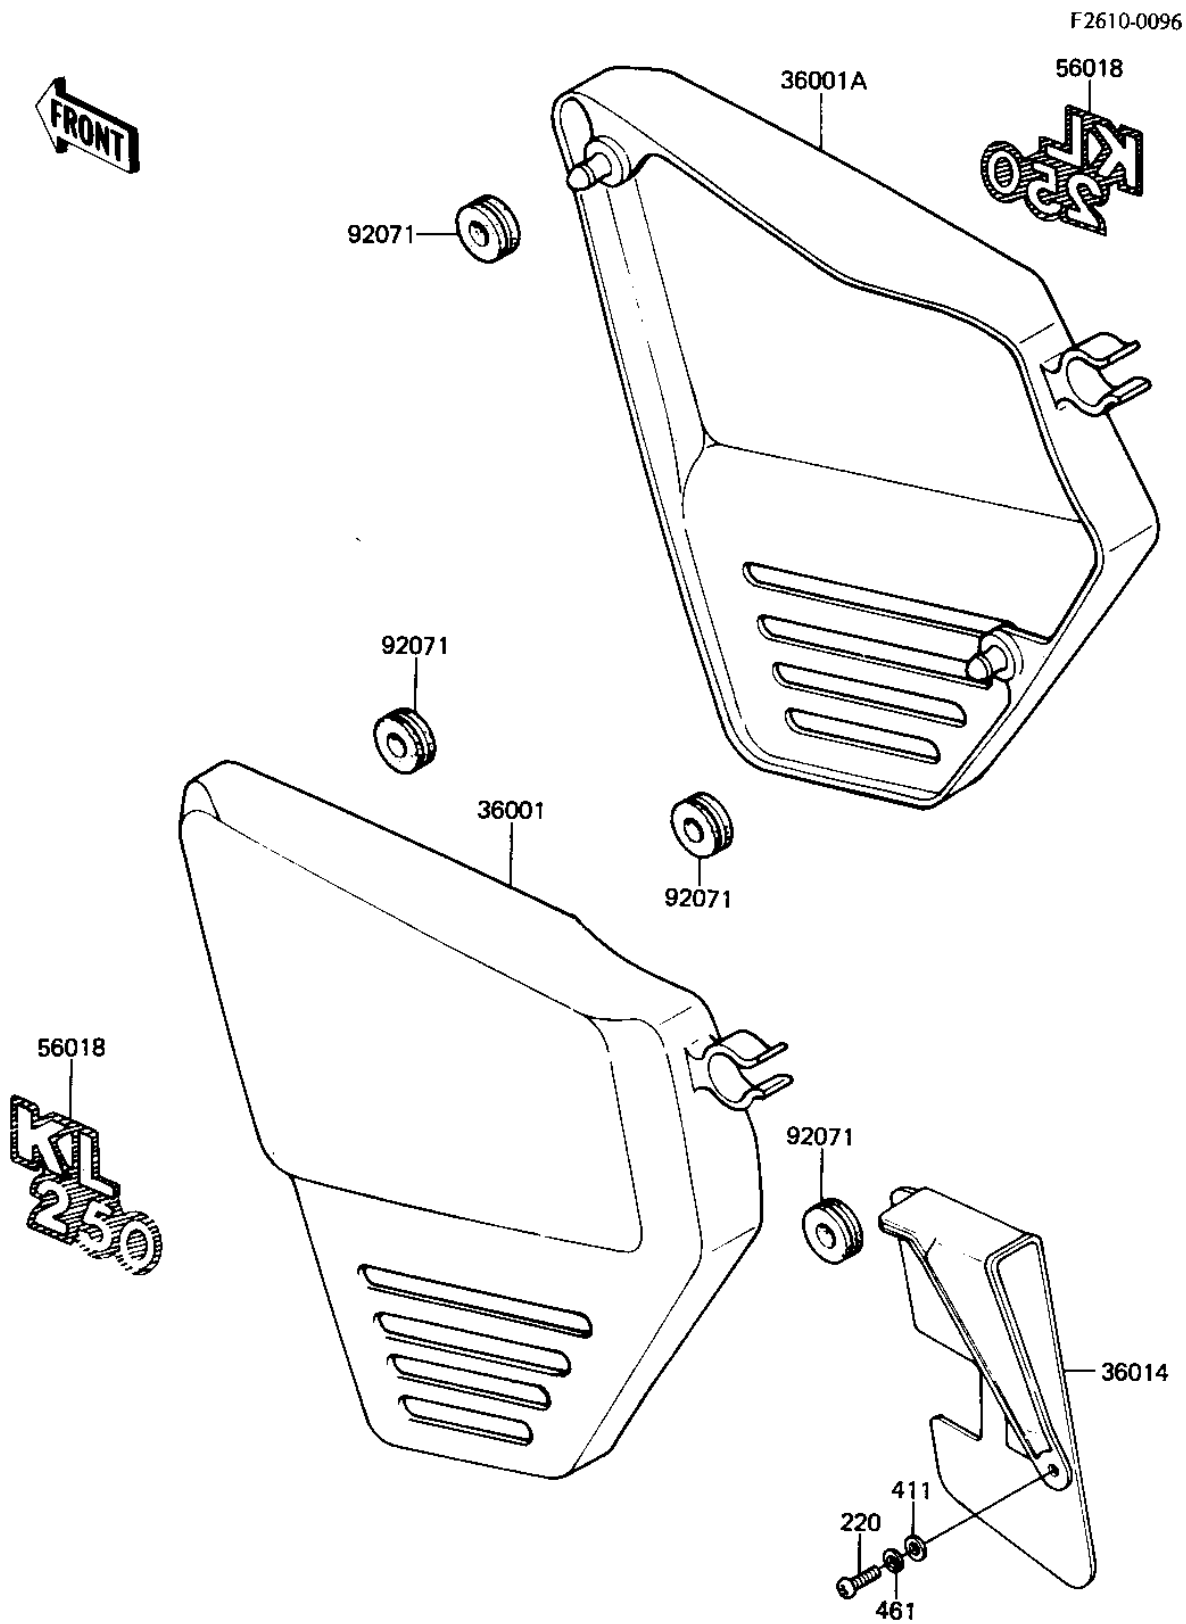

1982 KL250 PARTS DIAGRAM

SIDE COVERS/CHAIN COVER

1982 KL250 PARTS LIST

SIDE COVERS/CHAIN COVER

| ITEM NAME | PART NUMBER | QUANTITY |
|------------------------------------|---------------|----------|
| COVER-SIDE,LH,F.RED (Ref # 36001) | 36001-1059-6L | 1 |
| COVER-SIDE,RH,F.RED (Ref # 36001A) | 36001-1060-6L | 1 |
| CASE,CHAIN (Ref # 36014) | 36014-1012 | 1 |
| MARK,SIDE COVER (Ref # 56018) | 56018-1033 | 1 |
| GROMMET (Ref # 92071) | 92071-056 | 1 |
| SCREW PAN HEAD 6X12 (Ref # 220) | 220B0612 | 1 |
| WASHER PLAIN 6MM (Ref # 411) | 411B0600 | 1 |
| WASHER SPRING 6MM (Ref # 461) | 461F0600 | 1 |