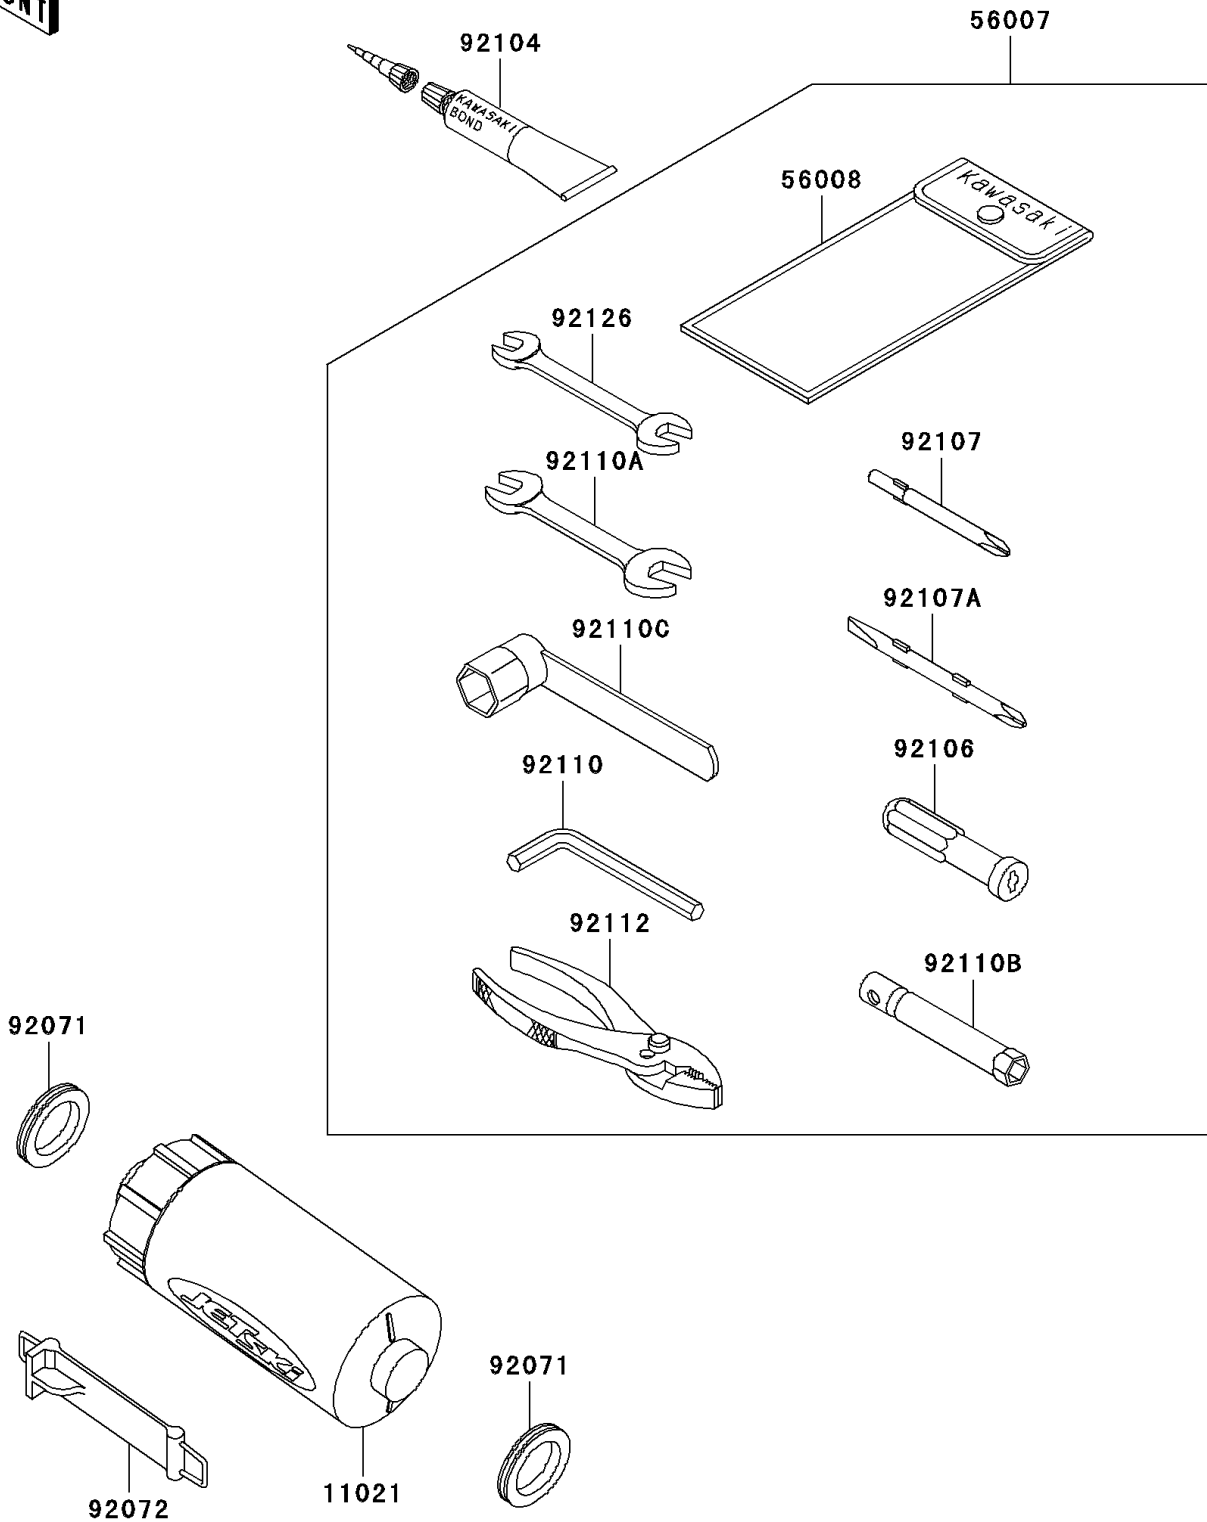

2003 JET SKI® Ultra® 150 PARTS DIAGRAM

Owner's Tools

F3182

2003 JET SKI® Ultra® 150 PARTS LIST

Owner's Tools

ITEM NAME	PART NUMBER	QUANTITY
CASE-ASSY,TOOL (Ref # 11021)	11021-3706	1
TOOL-KIT (Ref # 56007)	56007-3715	1
BAG,TOOL (Ref # 56008)	56008-3703	1
GROMMET (Ref # 92071)	92071-3831	1
BAND,TOOL CASE (Ref # 92072)	92072-3842	1
GASKET-LIQUID,TUBE,100G,SILVER (Ref # 92104)	92104-002	1
GRIP-SCREW DRIVER (Ref # 92106)	92106-1001	1
TOOL-DRIVER,#3PHILLIPS (Ref # 92107)	92107-005	1
TOOL-DRIVER,#2PHILLIPS&SLOT (Ref # 92107A)	92107-1051	1
TOOL-WRENCH,ALLEN,5MM (Ref # 92110)	92110-1015	1
TOOL-WRENCH,OPEN END,10X12 (Ref # 92110A)	92110-1152	1
TOOL-WRENCH,BOX,10MM (Ref # 92110B)	92110-1156	1
TOOL-WRENCH (Ref # 92110C)	92110-2088	1
TOOL-PLIERS (Ref # 92112)	92112-1001	1
TOOL-WRENCH,OPEN END,8X10 (Ref # 92126)	92126-004	1