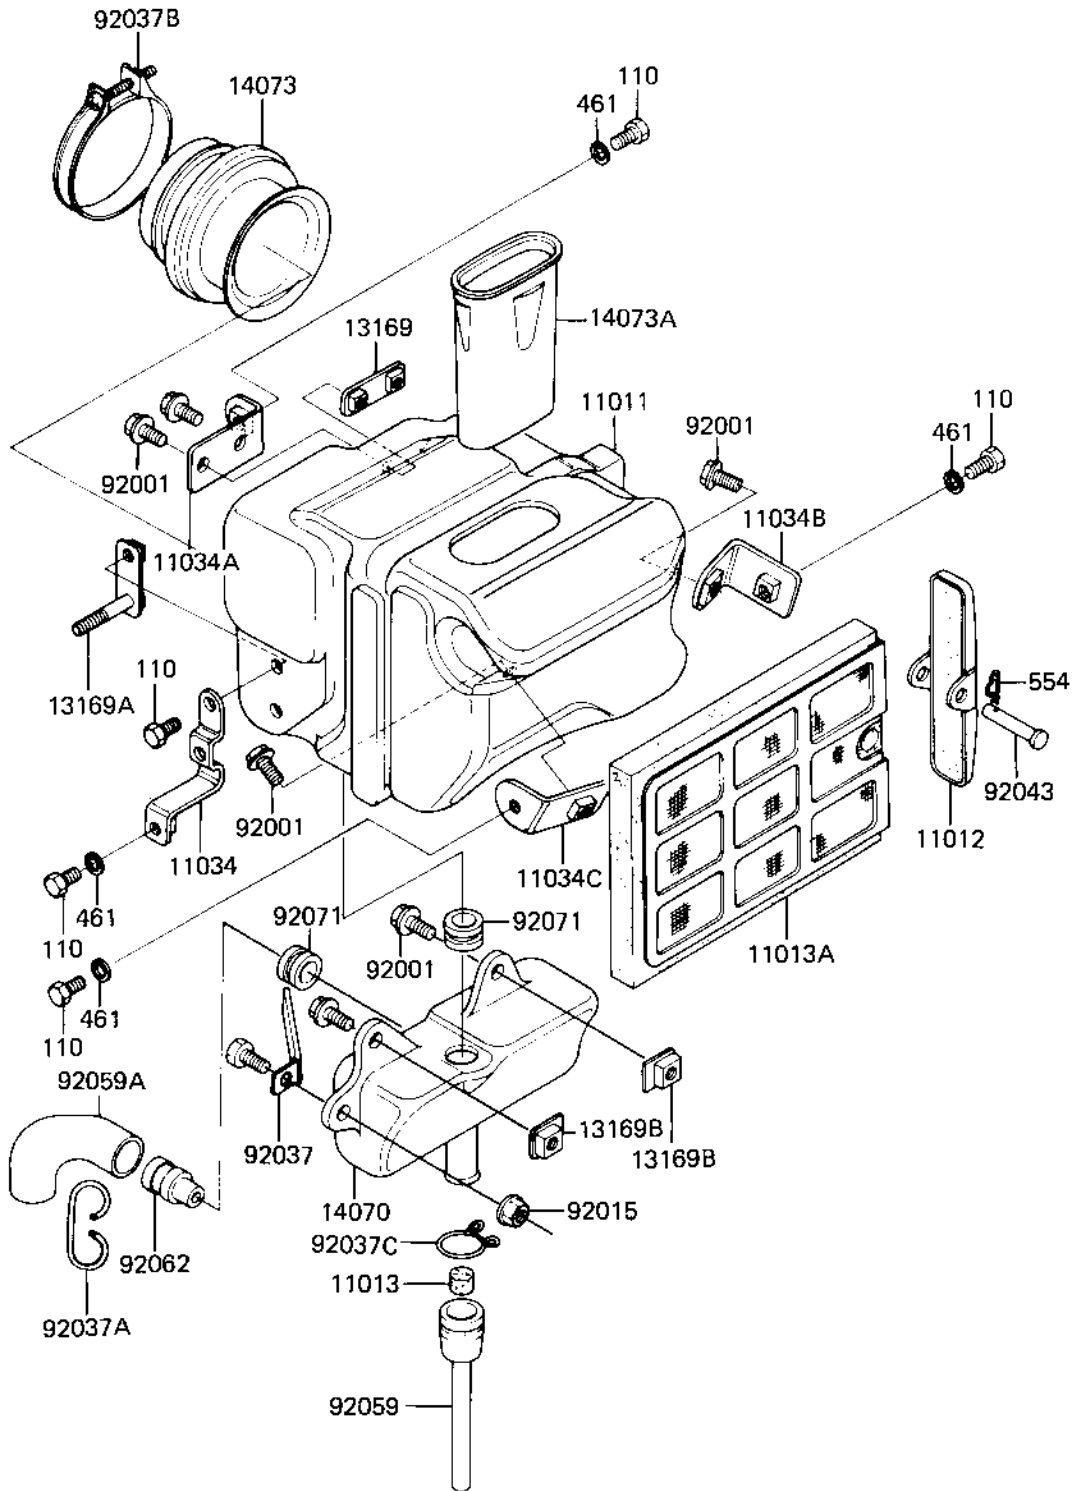

1982 KL250 PARTS DIAGRAM

AIR CLEANER (- F/NO.044975)

E1130-0056

1982 KL250 PARTS LIST

AIR CLEANER (- F/NO.044975)

ITEM NAME	PART NUMBER	QUANTITY
CASE,AIR FILTER (Ref # 11011)	11011-1031	1
CAP,AIR FILTER (Ref # 11012)	11012-1221	1
ELEMENT,AIR CLNR (Ref # 11013)	11013-060	1
ELEMENT,AIR CLNR (Ref # 11013A)	11013-1018	1
BRACKET,AIR FILTER (Ref # 11034)	11034-1704	1
BRACKET,AIR FILTER (Ref # 11034A)	11034-1705	1
BRACKET,AIR FILTER (Ref # 11034B)	11034-1727	1
BRACKET,AIR FILTER (Ref # 11034C)	11034-1728	1
PLATE,AIR FILTER (Ref # 13169)	13169-1234	1
PLATE,AIR FILTER (Ref # 13169A)	13169-1606	1
PLATE,AIR FILTER (Ref # 13169B)	13169-1299	1
BODY,BREATHER (Ref # 14070)	14070-1005	1
DUCT,AIR FILTER (Ref # 14073)	14073-1025	1
DUCT,AIR FILTER CASE (Ref # 14073A)	14073-1041	1
BOLT,6X20 (Ref # 92001)	92001-1460	1
NUT-6MM (Ref # 92015)	92015-1078	1
CLAMP,WIRING HARNESS (Ref # 92037)	92037-1069	1
CLAMP,MAGNETO LEAD (Ref # 92037A)	92037-1209	1
CLAMP (Ref # 92037B)	92037-171	1
CLAMP,BREATHER TUBE (Ref # 92037C)	92037-213	1
PIN,AIR FILTER (Ref # 92043)	92043-1080	1
TUBE,AIR CLNR DRAIN (Ref # 92059)	92059-1020	1
HOSE,BREATHER (Ref # 92059A)	92059-1158	1
NOZZLE,BREATHER TUBE (Ref # 92062)	92062-1010	1
GROMMET (Ref # 92071)	92071-1010	1
BOLT-UPSET,6X12 (Ref # 110)	112G0612	1
WASHER SPRING 6MM (Ref # 461)	461F0600	1
PIN,SNAP (Ref # 554)	554A0600	1