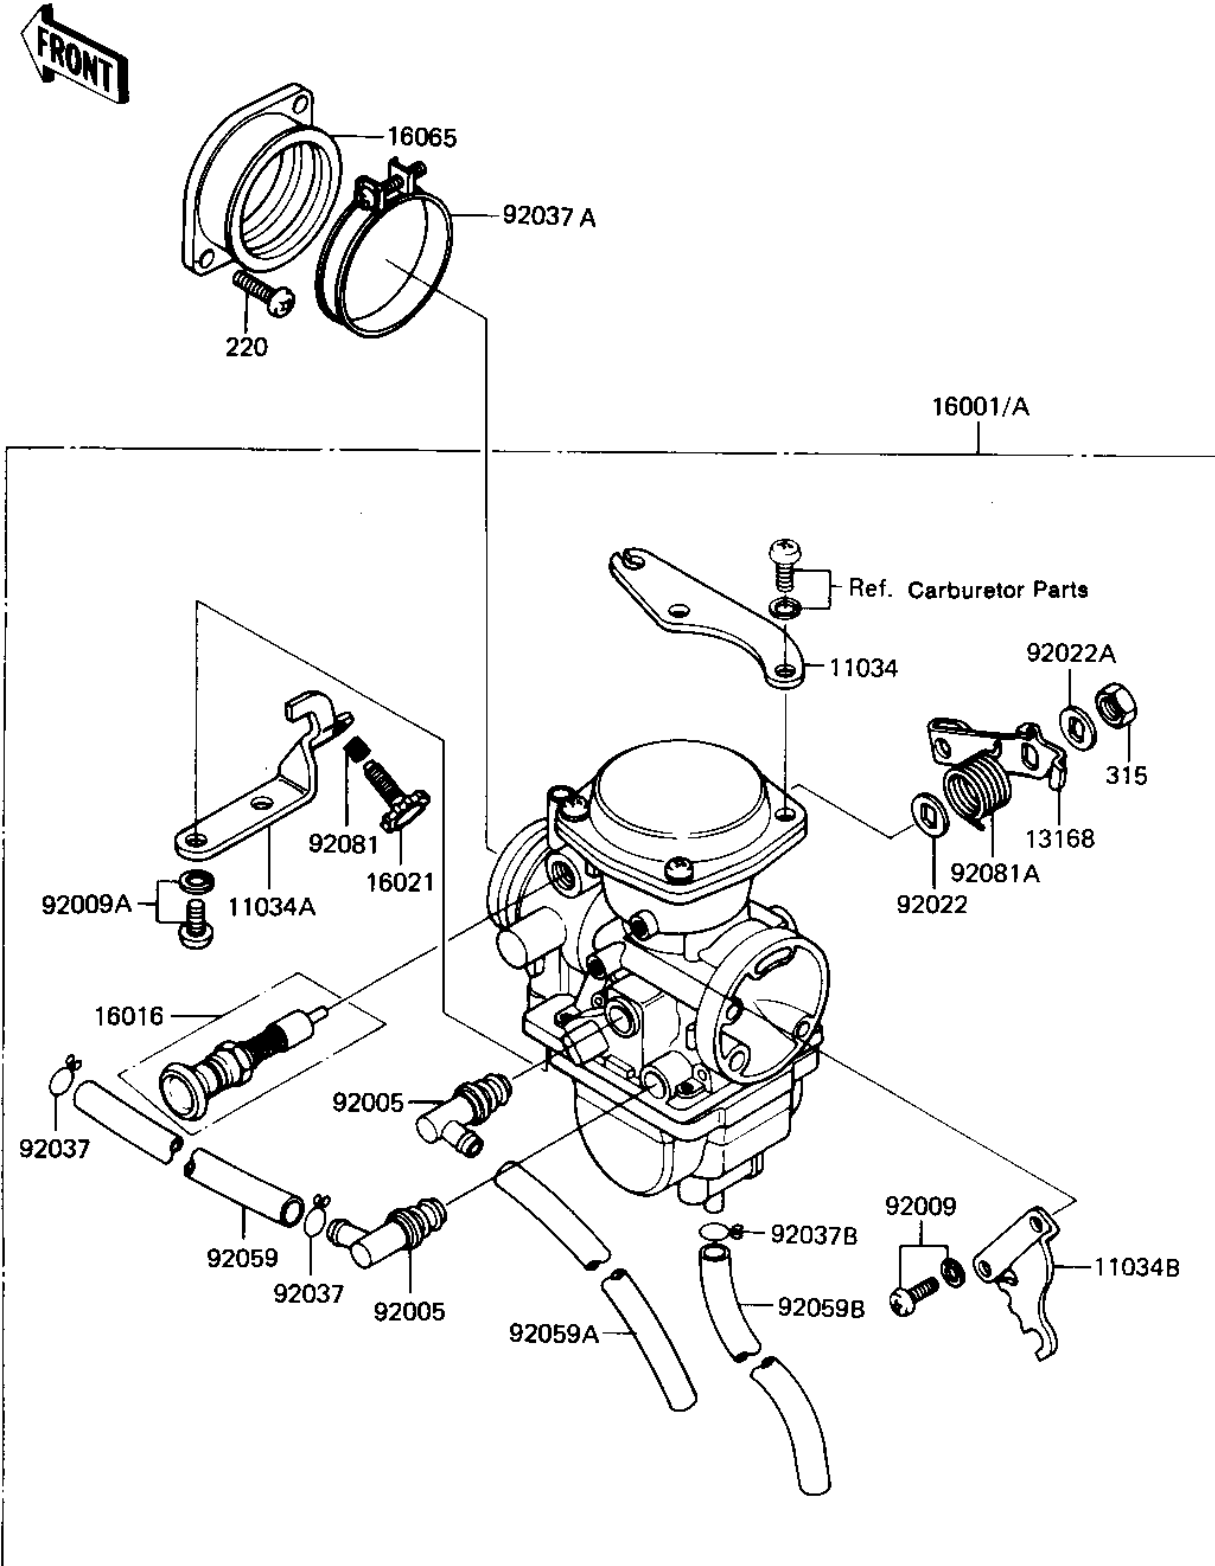

1982 KL250 PARTS DIAGRAM

CARBURETOR ASSY

E1611-0052

1982 KL250 PARTS LIST

CARBURETOR ASSY

ITEM NAME	PART NUMBER	QUANTITY
BRACKET,THROTTLE CABL (Ref # 11034)	11034-1747	1
BRACKET,STOP SCREW (Ref # 11034A)	11034-1748	1
BRACKET,FITTING (Ref # 11034B)	11034-1749	1
LEVER,THROTTLE (Ref # 13168)	13168-1063	1
PLUNGER ASSY,STARTER (Ref # 16016)	16016-1016	1
SCREW,THROTTLE STOP (Ref # 16021)	16021-1026	1
HOLDER,CARBURETOR (Ref # 16065)	16065-1018	1
FITTING,CARBURETOR (Ref # 92005)	92005-1023	1
SCREW-CLAMP (Ref # 92009)	16033-014	1
SCREW (Ref # 92009A)	16033-026	1
WASHER,PLAIN (Ref # 92022)	92022-1148	1
WASHER,LOCK (Ref # 92022A)	92022-1191	1
CLAMP-PIPE (Ref # 92037)	92037-072	1
CLAMP,57M/M (Ref # 92037A)	92037-1006	1
CLAMP,BREATHER HOSE (Ref # 92037B)	92037-174	1
TUBE,5.3X10.5X140 (Ref # 92059)	92059-1019	1
HOSE,AIR VENT,5X8X340 (Ref # 92059A)	92059-1128	1
HOSE,OVERFLOW,5X270L (Ref # 92059B)	92059-1475	1
SPRING,THROTTLE ADJST (Ref # 92081)	16022-010	1
SPRING,THROTTLE RETRN (Ref # 92081A)	92081-1231	1
SCREW PAN HEAD 6X14 (Ref # 220)	220B0614	1
NUT,8 M/M (Ref # 315)	315G0800	1