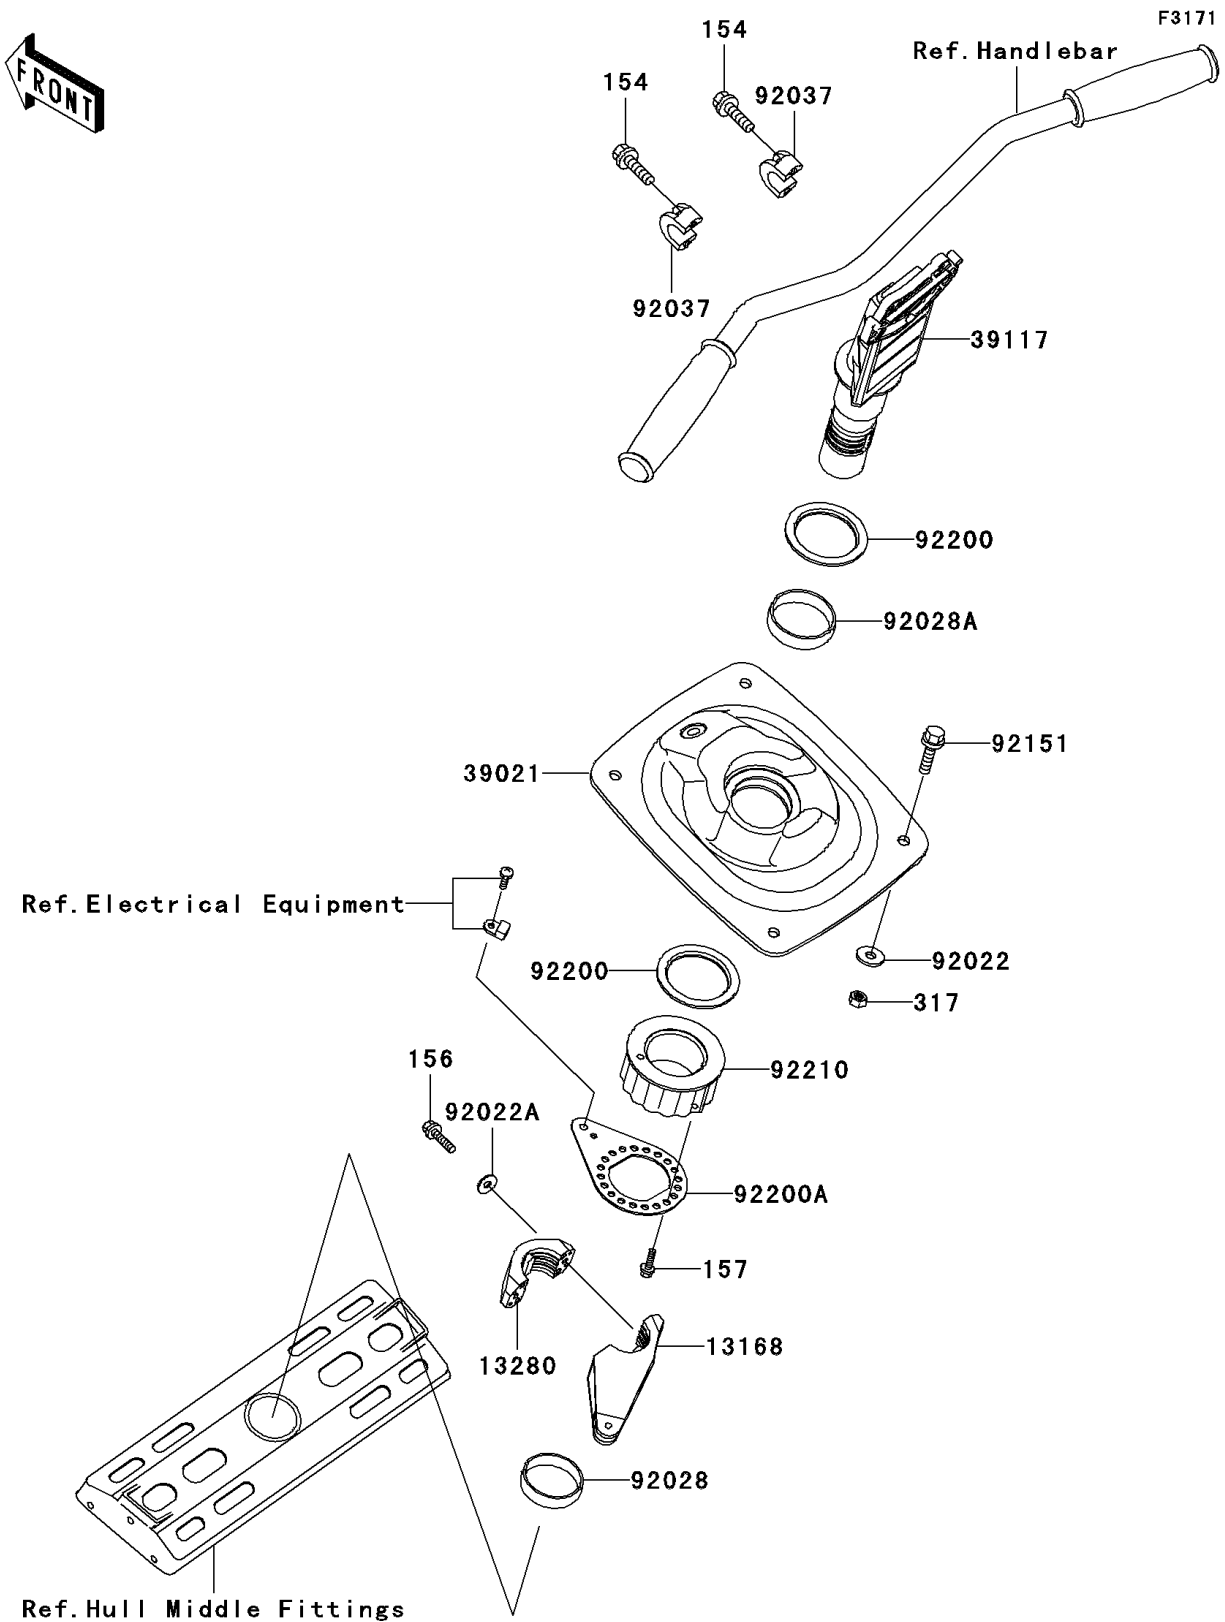

2003 JET SKI® Ultra® 150 PARTS DIAGRAM

Handle Pole

2003 JET SKI® Ultra® 150 PARTS LIST

Handle Pole

ITEM NAME	PART NUMBER	QUANTITY
BOLT-WP-SMALL,8X30 (Ref # 154)	154R0830	1
BOLT-WP,6X25 (Ref # 156)	156R0625	1
BOLT-WSP,5X18 (Ref # 157)	157R0518	1
NUT-HEX-SMALL (Ref # 317)	317R0800	1
LEVER (Ref # 13168)	13168-3741	1
HOLDER (Ref # 13280)	13280-3709	1
BRACKET-HANDLE POLE (Ref # 39021)	39021-3711	1
SHAFT-STRG (Ref # 39117)	39117-3712	1
WASHER,8.4X23X2.5 (Ref # 92022)	92022-3744	1
WASHER (Ref # 92022A)	92022-567	1
BUSHING (Ref # 92028)	92028-3761	1
BUSHING (Ref # 92028A)	92028-3764	1
CLAMP,HANDLEBAR (Ref # 92037)	92037-503	1
BOLT,8X30 (Ref # 92151)	92151-3771	1
WASHER (Ref # 92200)	92200-3756	1
WASHER (Ref # 92200A)	92200-3785	1
NUT (Ref # 92210)	92210-3732	1