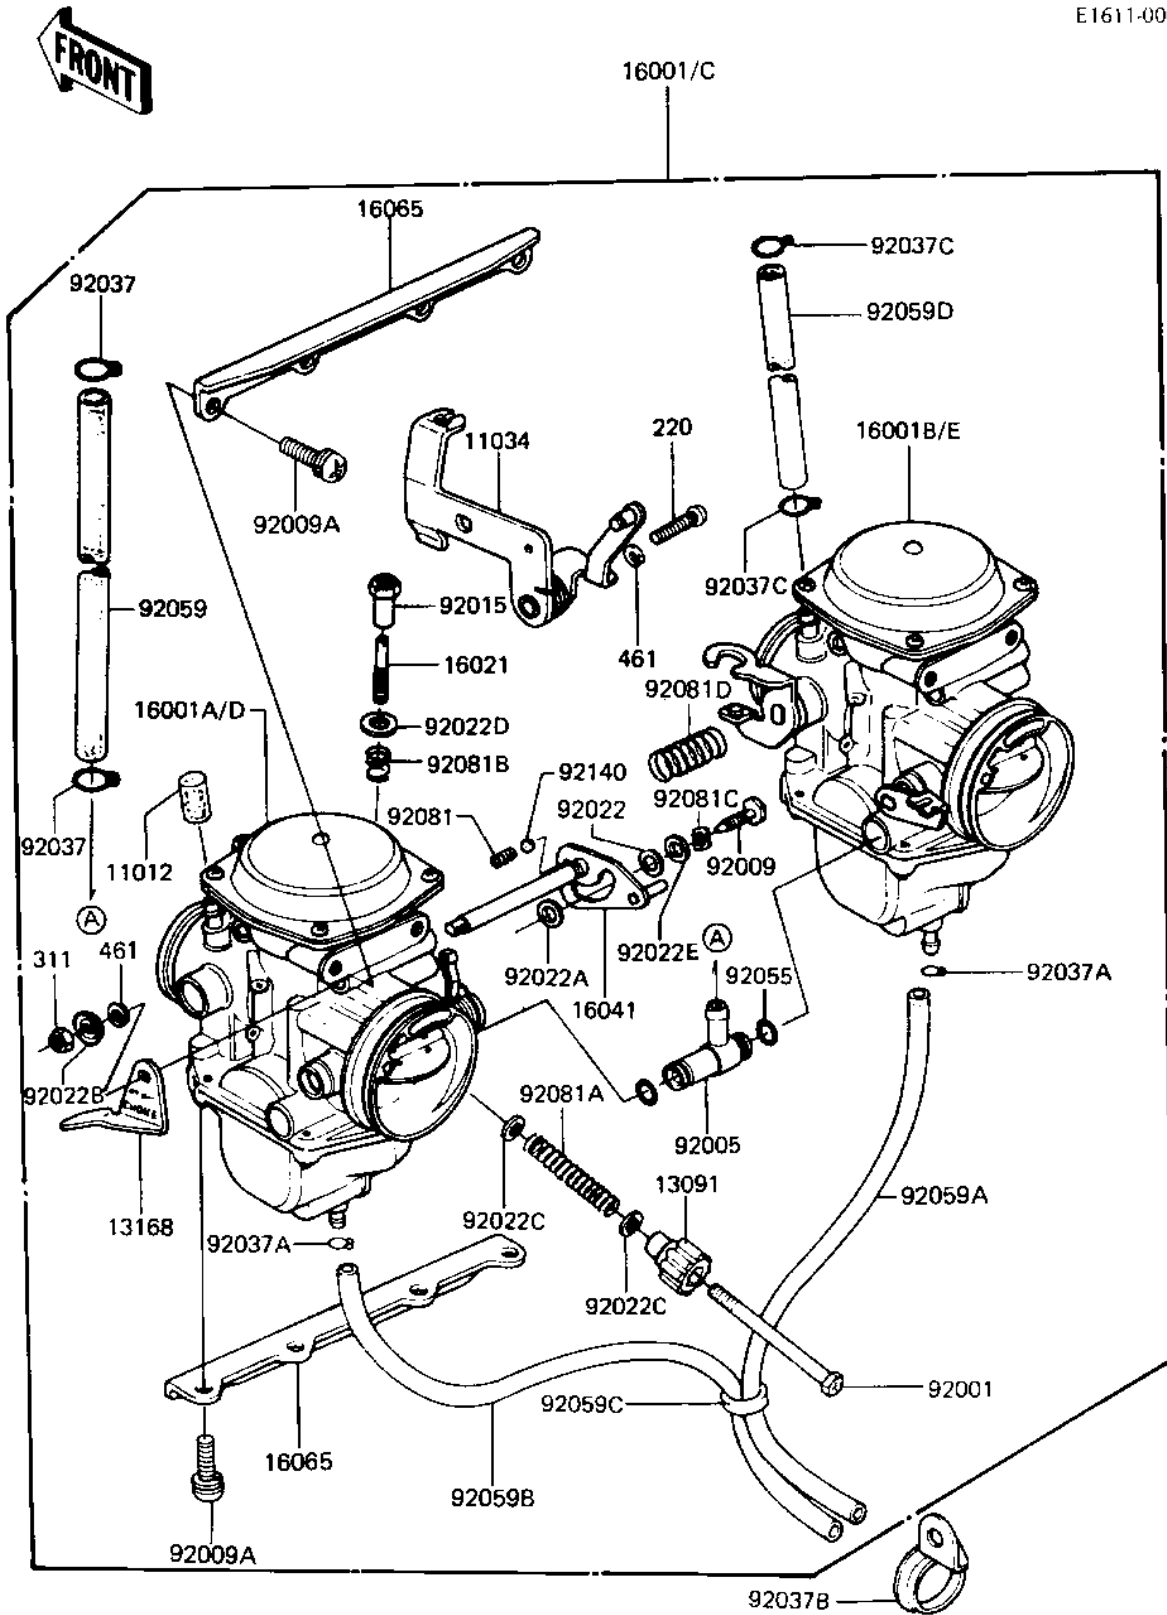

1981 440 LTD PARTS DIAGRAM

CARBURETOR ASSY ('81-'83 A2/A3/A4)

E1611-000