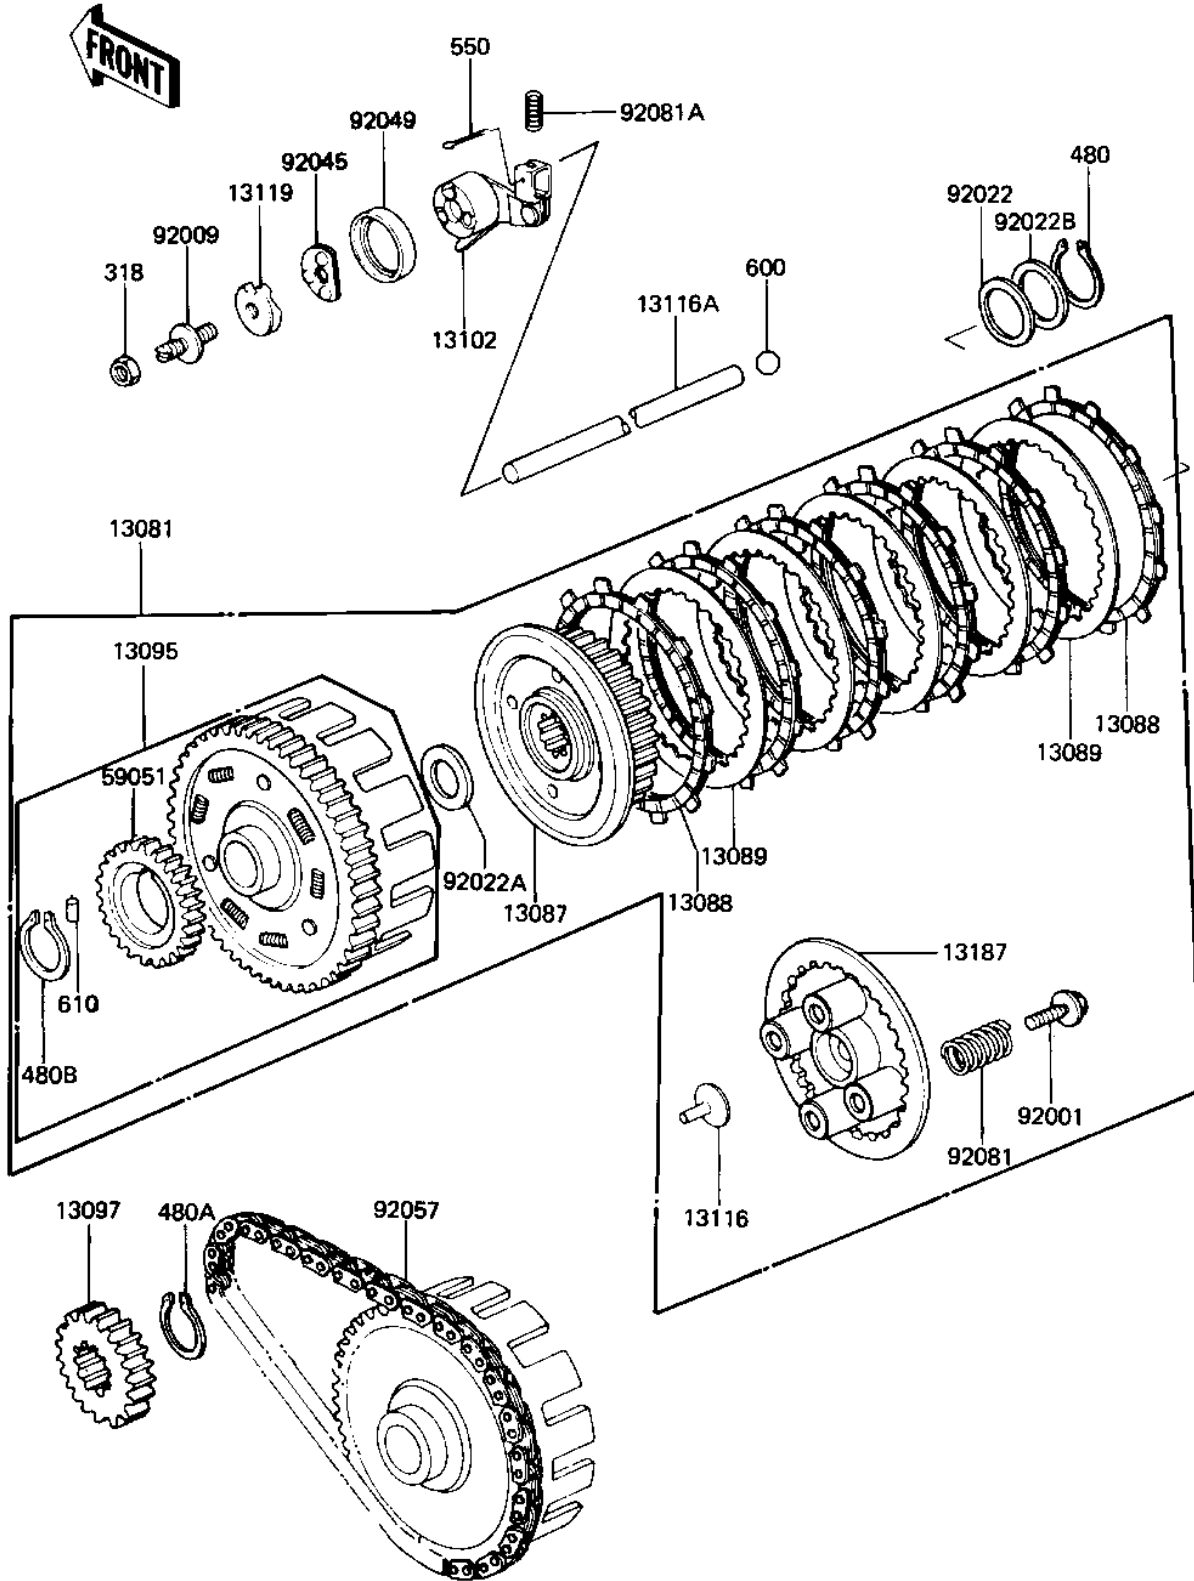

1981 440 LTD PARTS DIAGRAM

CLUTCH (KZ440-A2)

E1350-0001

1981 440 LTD PARTS LIST

CLUTCH (KZ440-A2)

ITEM NAME	PART NUMBER	QUANTITY
CLUTCH-ASSY (Ref # 13081)	13081-1019	1
HUB,CLUTCH (Ref # 13087)	13087-040	1
PLATE,FRICITION (Ref # 13088)	13088-1001	1
PLATE,CLUTCH STEEL (Ref # 13089)	13089-026	1
HOUSING,CLUTCH (Ref # 13095)	13095-1008	1
SPROCKET,PRIMARY (Ref # 13097)	13121-030	1
RELEASE, CLUTCH (Ref # 13102)	13102-1004	1
PUSHER,CLTCH SPRG PLT (Ref # 13116)	13116-029	1
ROD,PUSH,CLUTCH (Ref # 13116A)	13116-1017	1
CAM,RELEASE,CLUTCH (Ref # 13119)	13119-1003	1
PLATE,CLUTCH SPRING (Ref # 13187)	13187-1003	1
GEAR,OIL PUMP,34T (Ref # 59051)	59051-1001	1
BOLT,CLUTCH SPR FITT (Ref # 92001)	92001-1066	1
SCREW,SLOTTED,8M/M (Ref # 92009)	92009-1009	1
WASHER-THRUST (Ref # 92022)	92022-225	1
WASHER,CLUTCH THRUST (Ref # 92022A)	92022-288	1
WASHER,CLUTCH TRUST (Ref # 92022B)	92022-302	1
BEARING,BALL,CLUTCH (Ref # 92045)	92045-1001	1
OIL SEAL,CLUTCH RELES (Ref # 92049)	92049-1003	1
CHAIN,PRIMARY DRIVE (Ref # 92057)	13122-005	1
SPRING,CLUTCH (Ref # 92081)	92081-1033	1
SPRING,CLUTCH RETURN (Ref # 92081A)	92081-1058	1
NUT 8MM (Ref # 318)	318B0800	1
CIRCLIP 24MM (Ref # 480)	480J2400	1
CIRCLIP,30MM (Ref # 480A)	480J3000	1
CIRCLIP, 38MM (Ref # 480B)	480J3800	1
PIN COTTER 1.6X15 (Ref # 550)	550D1615	1
BALL STEEL 3/8' (Ref # 600)	600A1200	1
PIN, DOWELL, 6X6 (Ref # 610)	610A0606	1