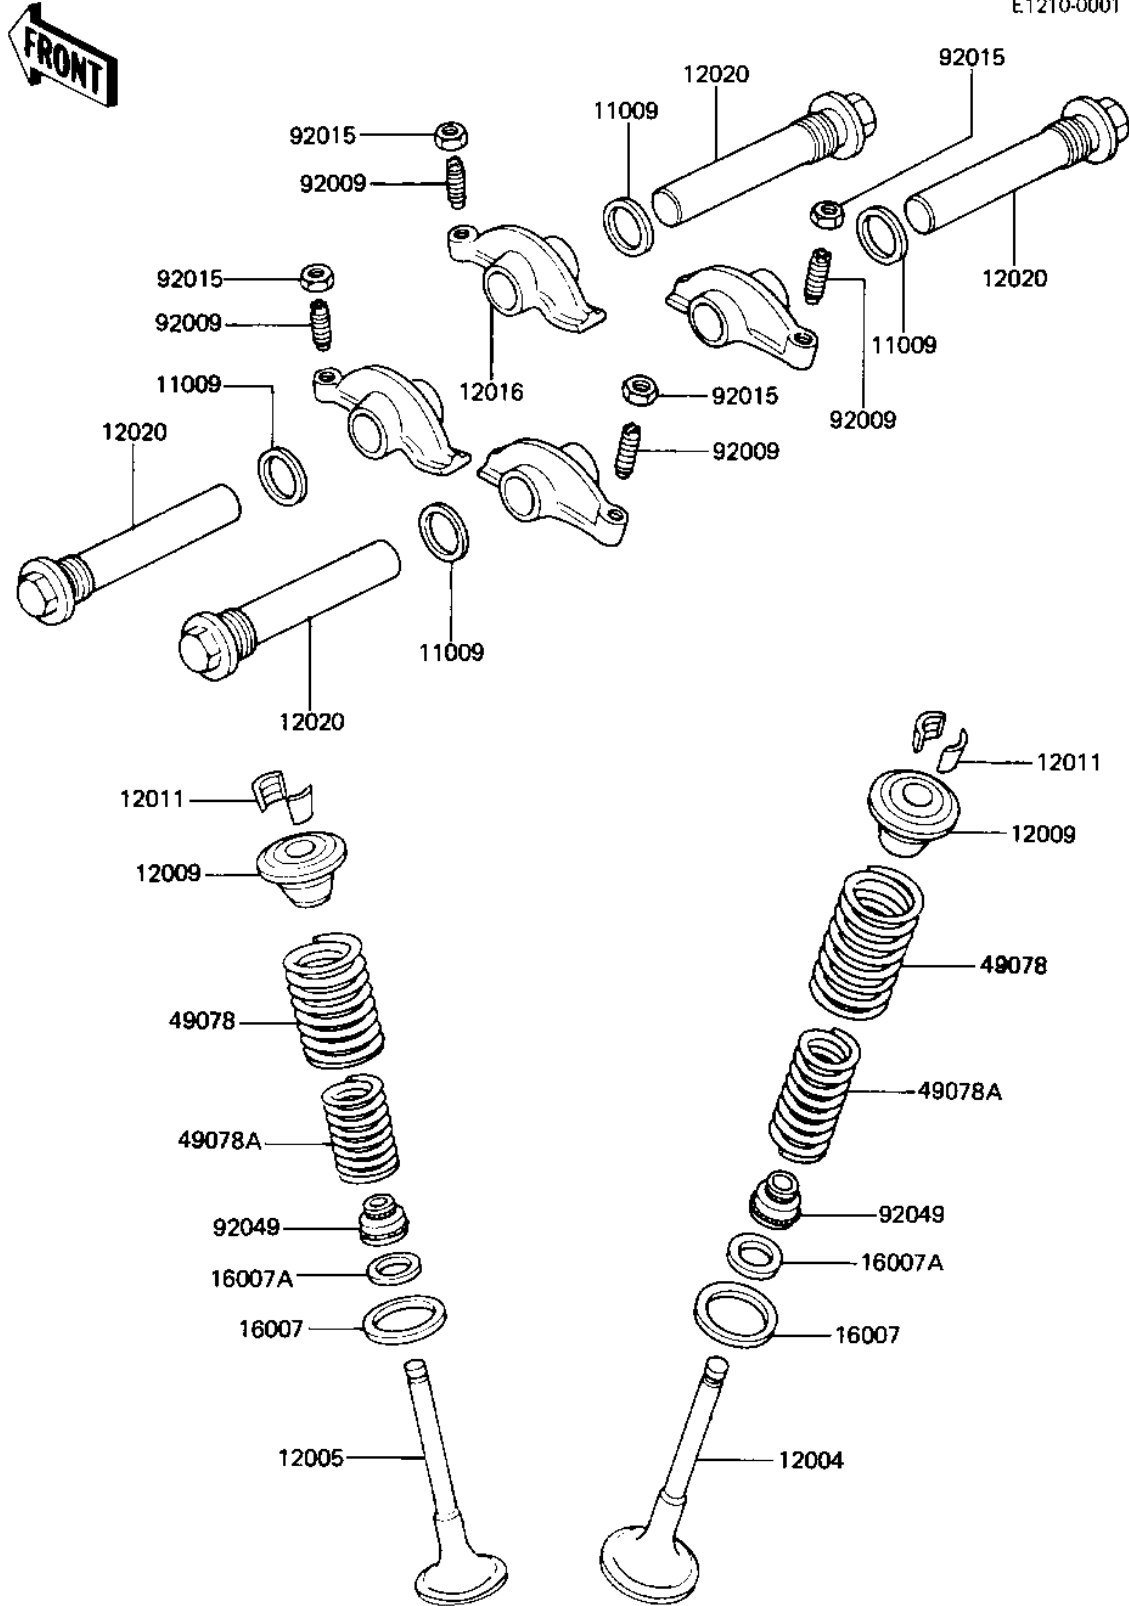

1981 440 LTD PARTS DIAGRAM

ROCKER ARMS/VALVES (KZ440-A2/A3)

E1210-0001

1981 440 LTD PARTS LIST

ROCKER ARMS/VALVES (KZ440-A2/A3)

ITEM NAME	PART NUMBER	QUANTITY
GASKET,16X19.7X1.5 (Ref # 11009)	11009-1106	1
VALVE,INTAKE (Ref # 12004)	12004-1008	1
VALVE,EXHAUST (Ref # 12005)	12005-1007	1
RETAINER,VALVE SPRING (Ref # 12009)	12009-006	1
SPLIT KEEPER (Ref # 12011)	12011-004	1
ARM,ROCKER (Ref # 12016)	12016-1001	1
SHAFT,ROCKER (Ref # 12020)	12020-1001	1
SEAT,VLV OUTER SPRING (Ref # 16007)	12010-005	1
SEAT,VLV INNER SPRING (Ref # 16007A)	12010-006	1
SPRING,OUTER VALVE (Ref # 49078)	12007-013	1
SPRING,INNER VALVE (Ref # 49078A)	12007-014	1
SCREW,ADJUSTING (Ref # 92009)	92009-1032	1
NUT,ROCKER ARM FITTNG (Ref # 92015)	92016-061	1
OIL SEAL,RV37129.5 (Ref # 92049)	92049-016	1