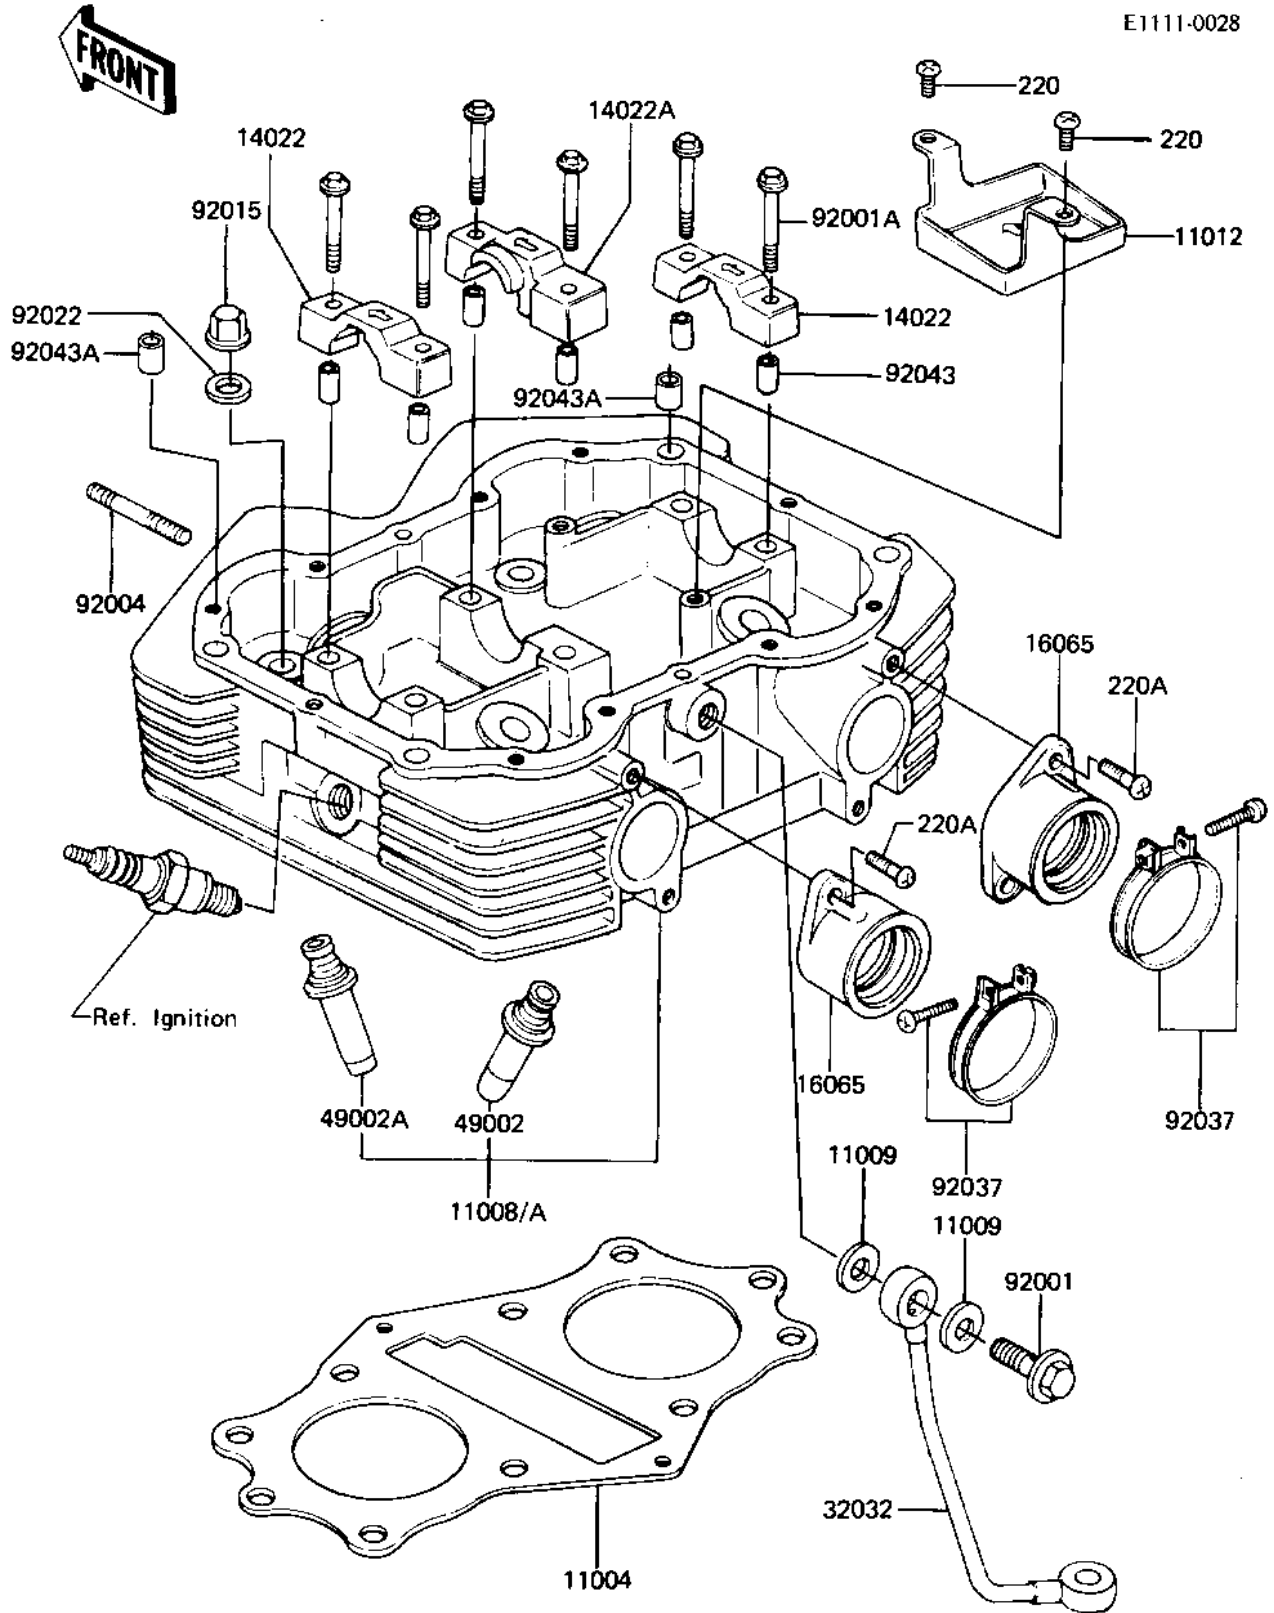

## 1981 440 LTD PARTS DIAGRAM

CYLINDER HEAD (KZ440-A2/A3)

E1111-0028

## 1981 440 LTD PARTS LIST

CYLINDER HEAD (KZ440-A2/A3)

ITEM NAME	PART NUMBER	QUANTITY
GASKET,CYLINDER HEAD (Ref # 11004)	11004-1020	1
HEAD-COMP-CYLINDER,SI (Ref # 11008)	11008-1034	1
GASKET,10X14.5X1.5 (Ref # 11009)	11009-1105	1
CAP,CYLINDER HEAD OIL (Ref # 11012)	11012-1027	1
CAP,BRG,HEAD,L.H&R.H (Ref # 14022)	14022-1002	1
CAP,BRG.HEAD,CENTER (Ref # 14022A)	14022-1003	1
HOLDER,CARBURETOR (Ref # 16065)	16065-1027	1
PIPE,OIL (Ref # 32032)	32032-1084	1
GUIDE,INLET VALVE (Ref # 49002)	12013-003	1
GUIDE,EXHAUST VALVE (Ref # 49002A)	49002-1010	1
BOLT,BANJO,10X25 (Ref # 92001)	92001-1017	1
BOLT,FLANGED,6X38 (Ref # 92001A)	92001-1105	1
STUD,6X46 (Ref # 92004)	92004-049	1
NUT,CYLINDER HEAD (Ref # 92015)	92015-076	1
WASHER,10.5X22X1.6 (Ref # 92022)	92022-1005	1
CLAMP,53M/M (Ref # 92037)	92037-201	1
PIN-DOWEL (Ref # 92043)	92042-007	1
PIN,DOWEL,10X8.2X14 (Ref # 92043A)	92043-1037	1
SCREW PAN HEAD 6X10 (Ref # 220)	220B0610	1
SCREW PAN HEAD 6X16 (Ref # 220A)	220B0616	1