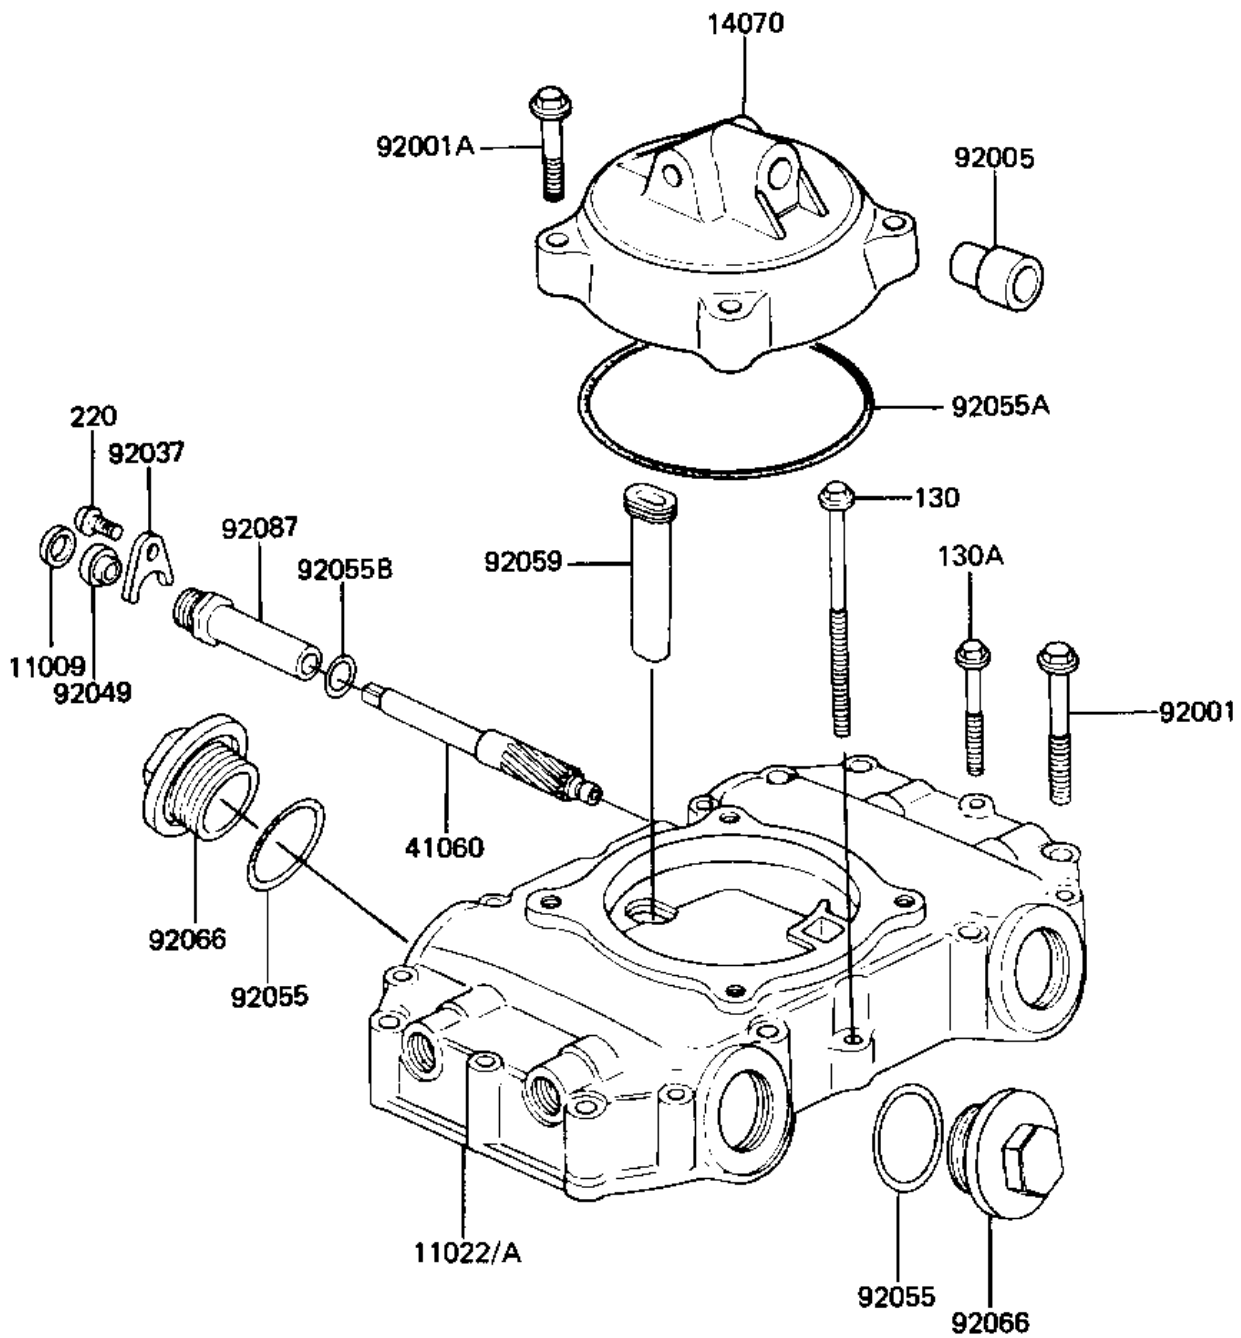

1981 440 LTD PARTS DIAGRAM

CYLINDER HEAD COVER ('81'83 A2/A3/A4)

E1112-0016

1981 440 LTD PARTS LIST

CYLINDER HEAD COVER ('81'83 A2/A3/A4)

ITEM NAME	PART NUMBER	QUANTITY
GASKET,TACHOMETER GER (Ref # 11009)	92065-103	1
CASE ROCKER (Ref # 11022)	11022-1001	1
BODY,BREATHER (Ref # 14070)	14070-1004	1
GEAR,METER SCREW (Ref # 41060)	41060-1013	1
BOLT,HEX HEAD 8X63 (Ref # 92001)	92002-1215	1
BOLT,HEX HEAD,8X40 (Ref # 92001A)	92002-1214	1
BREATHER JOINT (Ref # 92005)	14067-006	1
CLAMP,METER GEAR (Ref # 92037)	92037-1030	1
OIL SEAL (Ref # 92049)	92050-075	1
"O" RING,VLV ADJUST (Ref # 92055)	92055-1005	1
"O" RING,BREATHER (Ref # 92055A)	92055-1020	1
"O" RING,METER GEAR (Ref # 92055B)	92055-1021	1
TUBE,BREATHER (Ref # 92059)	92059-1002	1
PLUG,VLV ADJUST (Ref # 92066)	92066-1006	1
BUSHING,METER GEAR (Ref # 92087)	92087-1001	1
BOLT-FLANGED,6X105 (Ref # 130)	130G06105	1
BOLT,FLANGED,6X55 (Ref # 130A)	130G0655	1
SCREW PAN HEAD 6X10 (Ref # 220)	220B0610	1