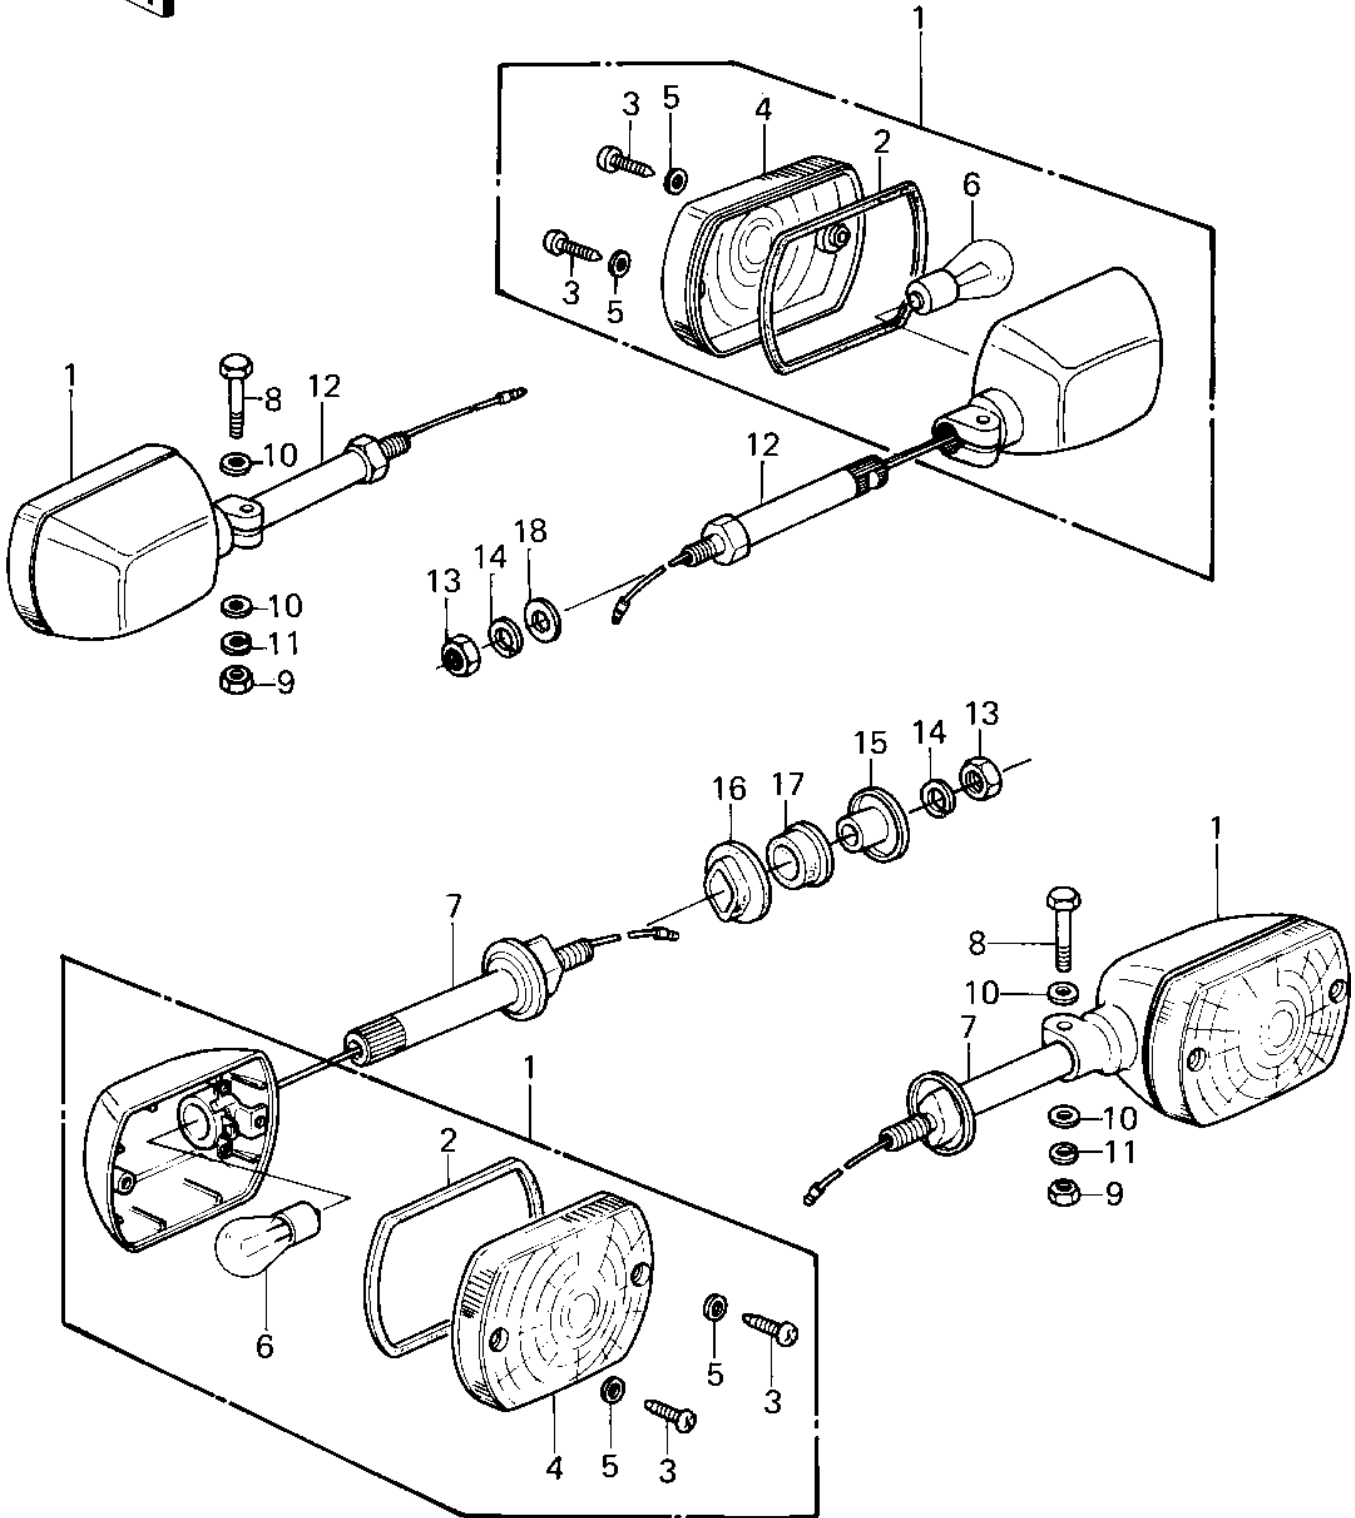

1980 440 LTD PARTS DIAGRAM

TURN SIGNALS ('80 A1)

1980 440 LTD PARTS LIST

TURN SIGNALS ('80 A1)

ITEM NAME	PART NUMBER	QUANTITY
LAMP ASSY,TURN SIGNAL (Ref # 1)	23040-1018	1
GASKET,TURN SIGNAL (Ref # 2)	11009-1052	1
SCREW-PAN-CROS (Ref # 3)	220E0412	1
LENS-SIGNAL LAMP (Ref # 4)	23048-1022	1
WASHER-PLAIN,4MM (Ref # 5)	23058-002	1
BULB 12V 32CP (Ref # 6)	92069-055	1
BRACKET,TURN SIGNAL (Ref # 7)	23051-1014	1
BOLT-UPSET (Ref # 8)	112G0630	1
NUT 6MM (Ref # 9)	311B0600	1
WASHER PLAIN 6MM (Ref # 10)	411B0600	1
WASHER SPRING 6MM (Ref # 11)	461F0600	1
BRACKET FR SGNL LAMP (Ref # 12)	23051-1032	1
NUT 10MM (Ref # 13)	315B1000	1
WASHER SPRING 10MM (Ref # 14)	461F1000	1
COLLAR (Ref # 15)	92027-147	1
DAMPER RUBBER (Ref # 16)	92075-128	1
DAMPER RUBBER,SIG LM (Ref # 17)	92075-158	1
WASHER-PLAIN,10MM (Ref # 18)	411D1000	1