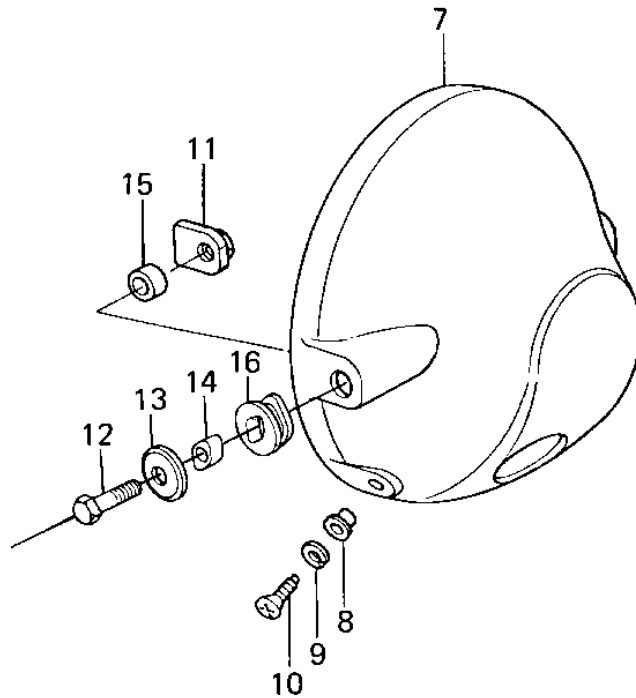

1980 440 LTD PARTS DIAGRAM

HEADLIGHT ('80 A1)

1980 440 LTD PARTS LIST

HEADLIGHT ('80 A1)

ITEM NAME	PART NUMBER	QUANTITY
LIGHT UNIT HEAD (Ref # 1)	23003-022	1
RIM HEAD LIGHT (Ref # 2)	23006-044	1
LENS UNIT HEAD LIGHT (Ref # 3)	23007-059	1
SOCKET ASSY,HEAD LAMP (Ref # 4)	23008-037	1
SCREW ASY FOCUS ADJST (Ref # 5)	23013-008	1
SCREW ASY LENS UNIT (Ref # 6)	23013-009	1
BODY,HEAD LIGHT,BLACK (Ref # 7)	23005-047-21	1
WASHER (Ref # 8)	23021-010	1
WASHER SPRING 5MM (Ref # 9)	461F0500	1
SCREW-PAN HEAD,5MM (Ref # 10)	92011-024	1
NUT 10MM (Ref # 11)	23020-021	1
BOLT,10MM (Ref # 12)	92007-024	1
WASHER,PLAIN (Ref # 13)	92022-289	1
COLLAR,HEAD LAMP (Ref # 14)	92027-1129	1
COLLAR,HEAD LIGHT (Ref # 15)	92027-231	1
DAMPER RUBBER (Ref # 16)	92075-128	1