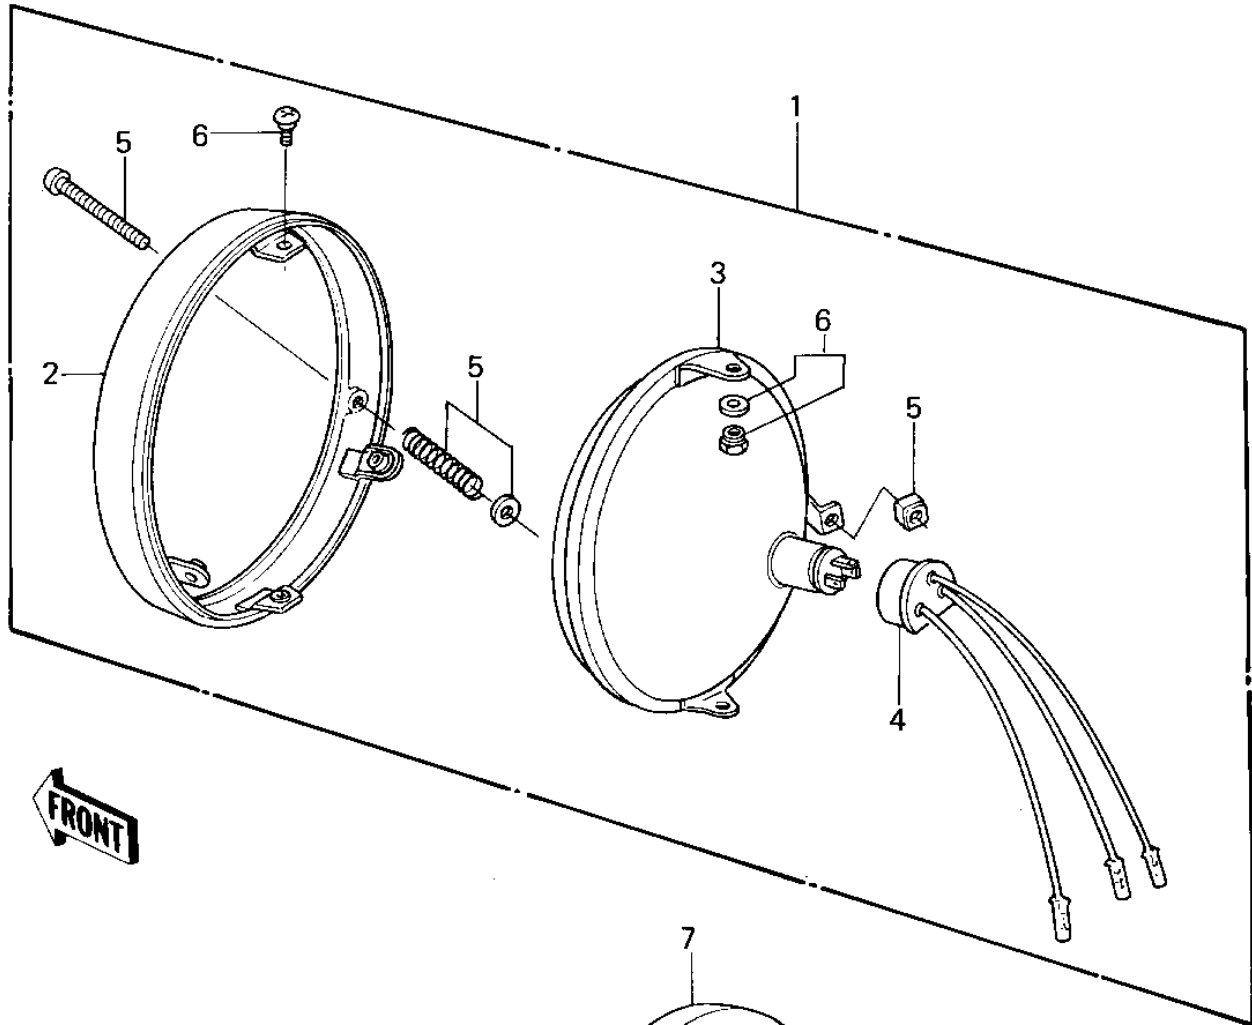

1980 440 LTD PARTS DIAGRAM

HEADLIGHT ('80 A1)

1980 440 LTD PARTS LIST

HEADLIGHT ('80 A1)

ITEM NAME	PART NUMBER	QUANTITY
LIGHT UNIT HEAD (Ref # 1)	23003-022	1
RIM HEAD LIGHT (Ref # 2)	23006-044	1
LENS UNIT HEAD LIGHT (Ref # 3)	23007-059	1
SOCKET ASSY,HEAD LAMP (Ref # 4)	23008-037	1
SCREW ASY FOCUS ADJST (Ref # 5)	23013-008	1
SCREW ASY LENS UNIT (Ref # 6)	23013-009	1
BODY,HEAD LIGHT,BLACK (Ref # 7)	23005-047-21	1
WASHER (Ref # 8)	23021-010	1
WASHER SPRING 5MM (Ref # 9)	461F0500	1
SCREW-PAN HEAD,5MM (Ref # 10)	92011-024	1
NUT 10MM (Ref # 11)	23020-021	1
BOLT,10MM (Ref # 12)	92007-024	1
WASHER,PLAIN (Ref # 13)	92022-289	1
COLLAR,HEAD LAMP (Ref # 14)	92027-1129	1
COLLAR,HEAD LIGHT (Ref # 15)	92027-231	1
DAMPER RUBBER (Ref # 16)	92075-128	1