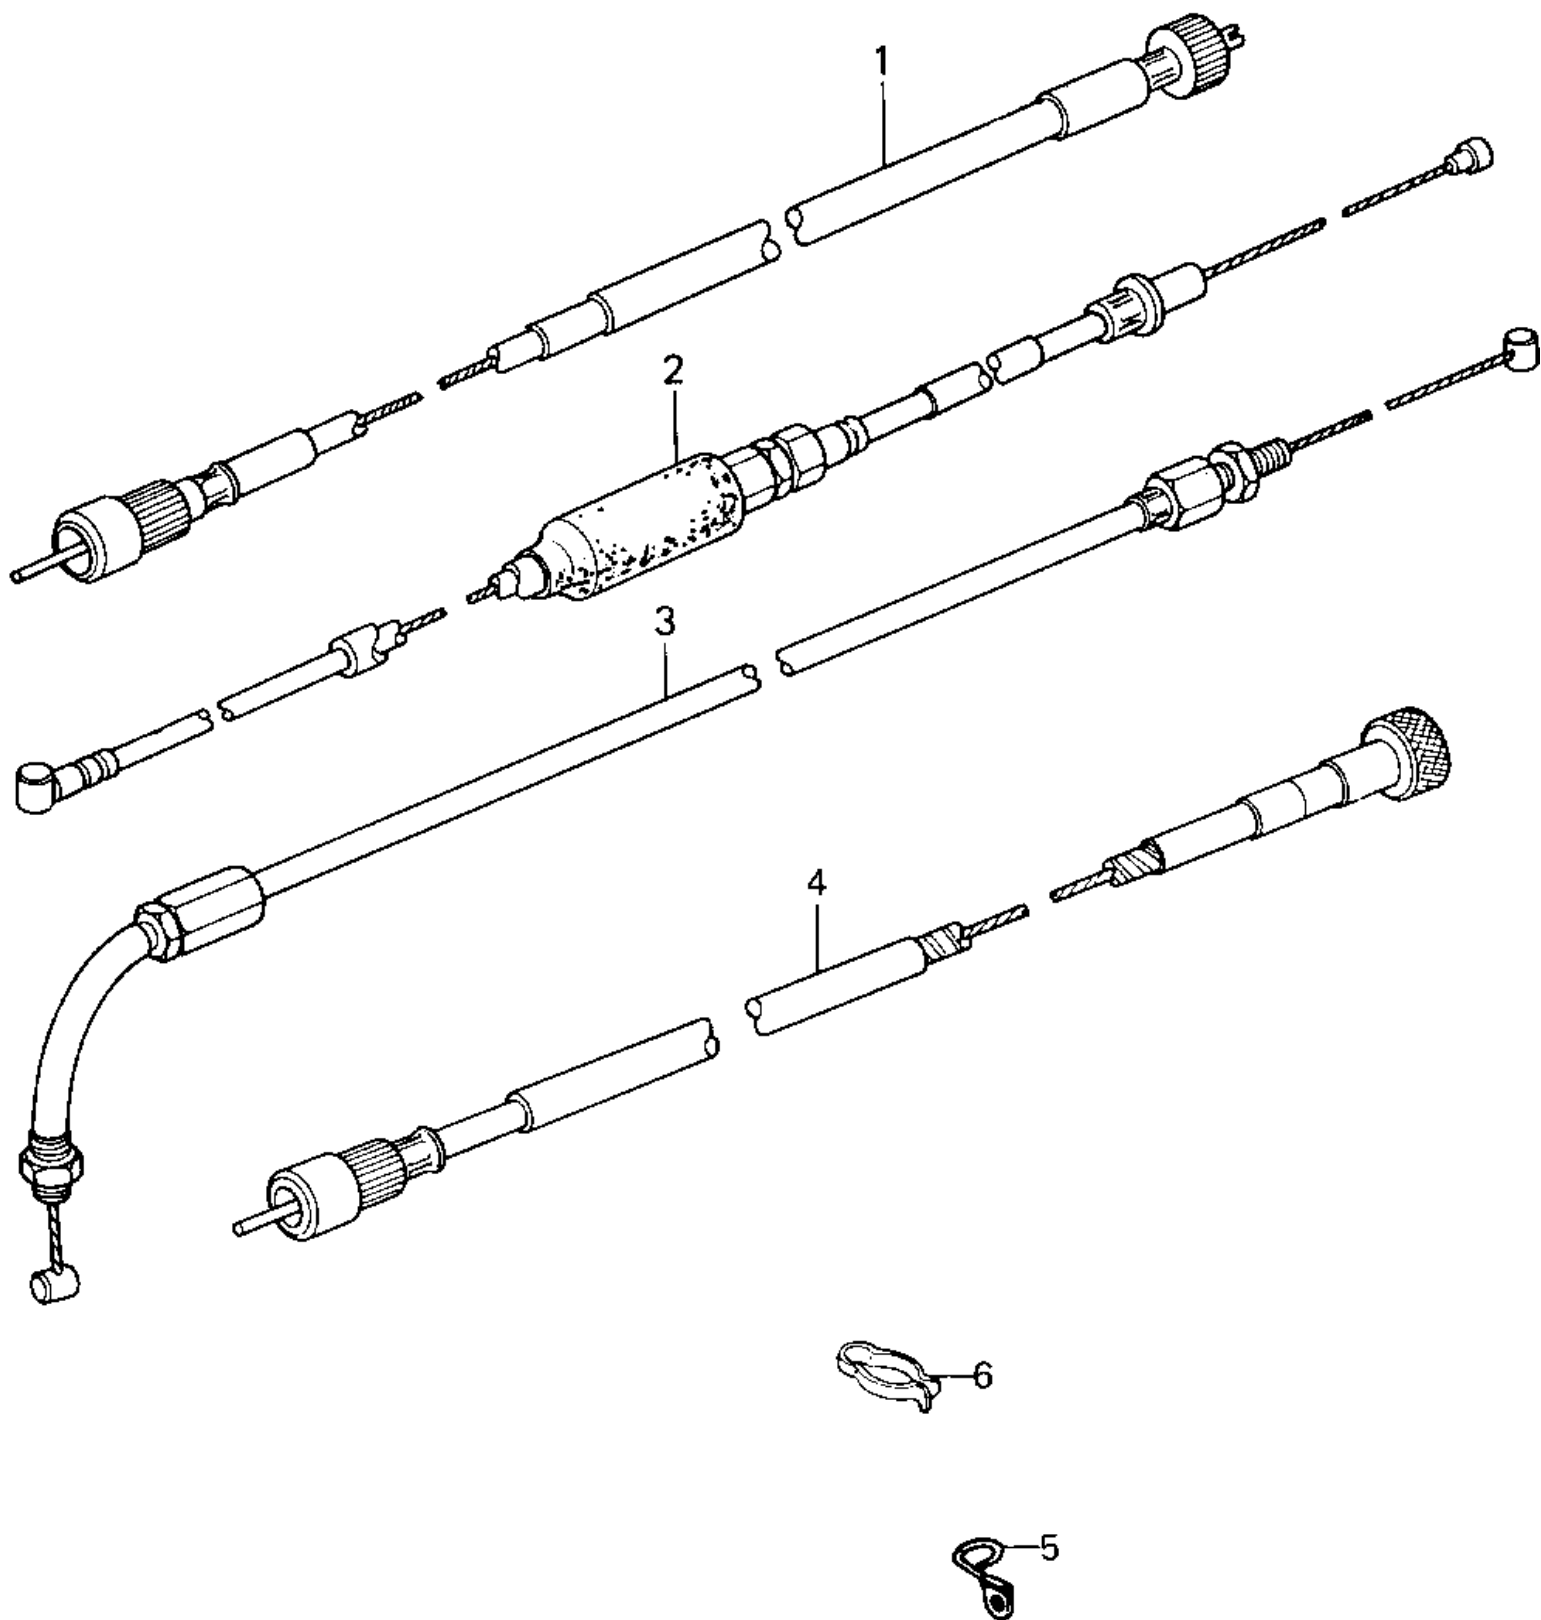

## 1980 440 LTD PARTS DIAGRAM

CABLES ('80 A1)

## 1980 440 LTD PARTS LIST

CABLES ('80 A1)

ITEM NAME	PART NUMBER	QUANTITY
CABLE,SPEEDOMETER (Ref # 1)	54001-1024	1
CABLE,CLUTCH (Ref # 2)	54011-1022	1
CABLE-THROTTLE,OPEN (Ref # 3)	54012-1100	1
CABLE,TACHOMETER (Ref # 4)	54018-1002	1
CLAMP,CABLE (Ref # 5)	92037-1015	1
CLAMP,CLUTCH CABLE (Ref # 6)	92037-1086	1