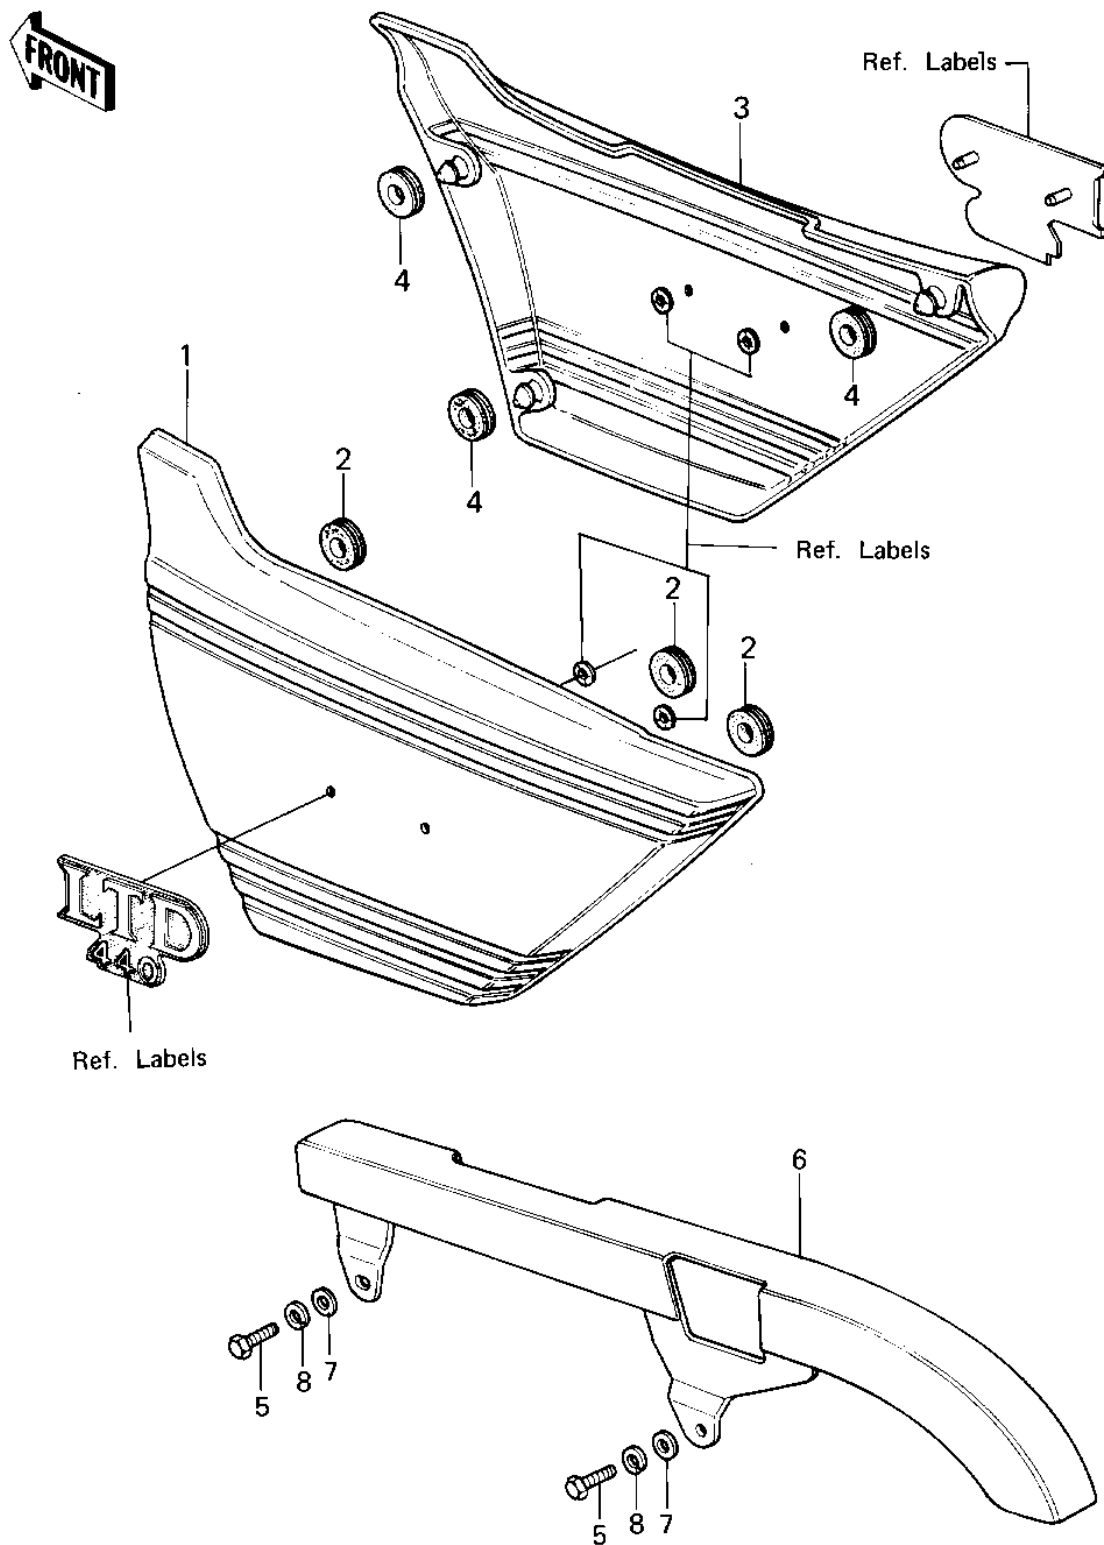

1980 440 LTD PARTS DIAGRAM

SIDE COVERS/CHAIN COVER ('80 A1)

1980 440 LTD PARTS LIST

SIDE COVERS/CHAIN COVER ('80 A1)

ITEM NAME	PART NUMBER	QUANTITY
COVER,SIDE,L.H,EBONY (Ref # 1)	36001-1070-8G	1
COVER,SIDE,L.H,P.RED (Ref # 1)	36001-1070-A5	1
GROMMET (Ref # 2)	92071-056	2
COVER,SIDE,R.H,EBONY (Ref # 3)	36001-1071-8G	1
COVER,SIDE,R.H,P.RED (Ref # 3)	36001-1071-A5	1
BOLT-UPSET,6X16 (Ref # 5)	112G0616	1
CASE,CHAIN (Ref # 6)	36014-1018	1
WASHER PLAIN 6MM (Ref # 7)	410B0600	1
WASHER SPRING 6MM (Ref # 8)	461F0600	1