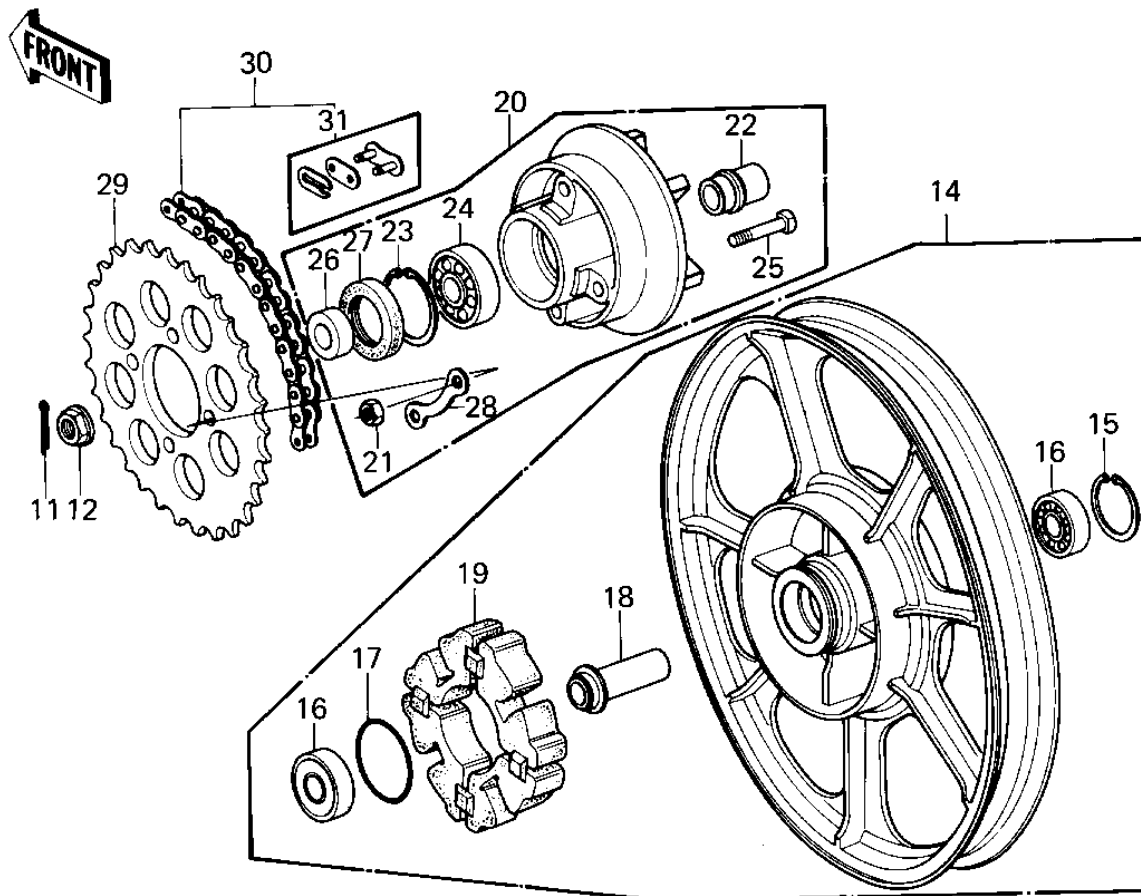

## 1980 440 LTD PARTS DIAGRAM

REAR WHEEL/HUB/BRAKE/CHAIN ('80 A1)

## 1980 440 LTD PARTS LIST

REAR WHEEL/HUB/BRAKE/CHAIN ('80 A1)

ITEM NAME	PART NUMBER	QUANTITY
PANEL-ASY,RR BRK (Ref # 1)	41035-1088	1
BOLT HEX HEAD 8X28 (Ref # 2)	114G0828	1
WASHER PLAIN 8MM (Ref # 3)	410B0800	1
SHOE-BRAKE (Ref # 4)	41048-1069	1
CAM,BRAKE (Ref # 5)	41050-1001	1
DUST SHIELD-BRAKE CAM (Ref # 6)	41051-003	1
LEVER,BRAKE CAM (Ref # 7)	41053-1001	1
INDICATOR,BRAKE SHOE (Ref # 8)	41085-004	1
SPRING-BRAKE SHOE (Ref # 9)	42020-004	1
AXLE,REAR (Ref # 10)	41068-1024	1
PIN,COTTER,4.0X25 (Ref # 11)	550D4025	1
NUT,16M/M (Ref # 12)	92015-1041	1
COLLAR,REAR AXLE,R.H. (Ref # 13)	92027-1198	1
SOLID WHEEL ASSY,REAR (Ref # 14)	41073-1055	1
CIRCLIP,47M/M (Ref # 15)	92033-1042	1
BEARING BALL #6303Z (Ref # 16)	601B6303Z	1
"0" RING,60MM (Ref # 17)	671B2560	1
COLLAR,REAR HUB BRG (Ref # 18)	92027-1196	1
DAMPER,REAR HUB SHOCK (Ref # 19)	92075-1008	1
COUPLING ASSY,RR HUB (Ref # 20)	42033-1011	1
NUT,10MM (Ref # 21)	314B1000	1
SLEEVE,COUPLING (Ref # 22)	42036-1002	1
RING,SNAP,56.2M/M (Ref # 23)	92033-1043	1
BEARING BALL #6205 (Ref # 24)	601B6205	1
BOLT, RR SPROCKET FIT (Ref # 25)	92003-156	1
COLLAR REAR AXLE,L.H. (Ref # 26)	92027-1197	1
OIL SEAL WTC35527 (Ref # 27)	92052-006	1
WASHER SPROCKET LOCK (Ref # 28)	92088-005	1
REAR SPROCKET,45T (Ref # 29)	42041-145	1

## 1980 440 LTD PARTS LIST

REAR WHEEL/HUB/BRAKE/CHAIN ('80 A1)

ITEM NAME	PART NUMBER	QUANTITY
DR CHAIN 530X104L (Ref # 30)	92057-1035	1
CHAIN JOINT 530 (Ref # 31)	92058-1005	1