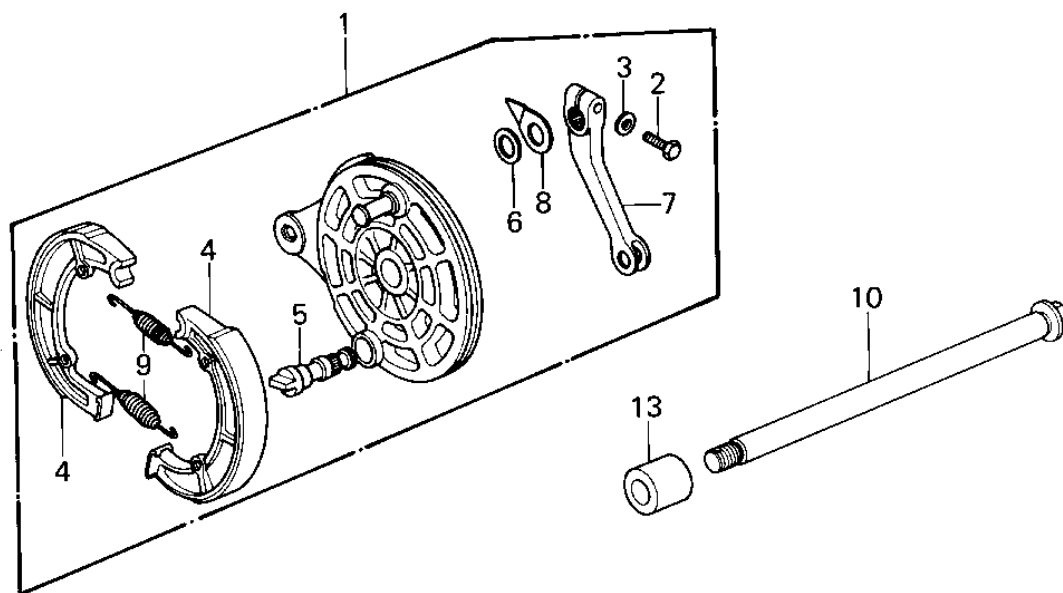

## 1980 440 LTD PARTS DIAGRAM

REAR WHEEL/HUB/BRAKE/CHAIN ('80 A1)

## 1980 440 LTD PARTS LIST

REAR WHEEL/HUB/BRAKE/CHAIN ('80 A1)

ITEM NAME	PART NUMBER	QUANTITY
PANEL-ASY,RR BRK (Ref # 1)	41035-1088	1
BOLT HEX HEAD 8X28 (Ref # 2)	114G0828	1
WASHER PLAIN 8MM (Ref # 3)	410B0800	1
SHOE-BRAKE (Ref # 4)	41048-1069	1
CAM,BRAKE (Ref # 5)	41050-1001	1
DUST SHIELD-BRAKE CAM (Ref # 6)	41051-003	1
LEVER,BRAKE CAM (Ref # 7)	41053-1001	1
INDICATOR,BRAKE SHOE (Ref # 8)	41085-004	1
SPRING-BRAKE SHOE (Ref # 9)	42020-004	1
AXLE,REAR (Ref # 10)	41068-1024	1
PIN,COTTER,4.0X25 (Ref # 11)	550D4025	1
NUT,16M/M (Ref # 12)	92015-1041	1
COLLAR,REAR AXLE,R.H. (Ref # 13)	92027-1198	1
SOLID WHEEL ASSY,REAR (Ref # 14)	41073-1055	1
CIRCLIP,47M/M (Ref # 15)	92033-1042	1
BEARING BALL #6303Z (Ref # 16)	601B6303Z	1
"0" RING,60MM (Ref # 17)	671B2560	1
COLLAR,REAR HUB BRG (Ref # 18)	92027-1196	1
DAMPER,REAR HUB SHOCK (Ref # 19)	92075-1008	1
COUPLING ASSY,RR HUB (Ref # 20)	42033-1011	1
NUT,10MM (Ref # 21)	314B1000	1
SLEEVE,COUPLING (Ref # 22)	42036-1002	1
RING,SNAP,56.2M/M (Ref # 23)	92033-1043	1
BEARING BALL #6205 (Ref # 24)	601B6205	1
BOLT, RR SPROCKET FIT (Ref # 25)	92003-156	1
COLLAR REAR AXLE,L.H. (Ref # 26)	92027-1197	1
OIL SEAL WTC35527 (Ref # 27)	92052-006	1
WASHER SPROCKET LOCK (Ref # 28)	92088-005	1
REAR SPROCKET,45T (Ref # 29)	42041-145	1

## 1980 440 LTD PARTS LIST

REAR WHEEL/HUB/BRAKE/CHAIN ('80 A1)

ITEM NAME	PART NUMBER	QUANTITY
DR CHAIN 530X104L (Ref # 30)	92057-1035	1
CHAIN JOINT 530 (Ref # 31)	92058-1005	1