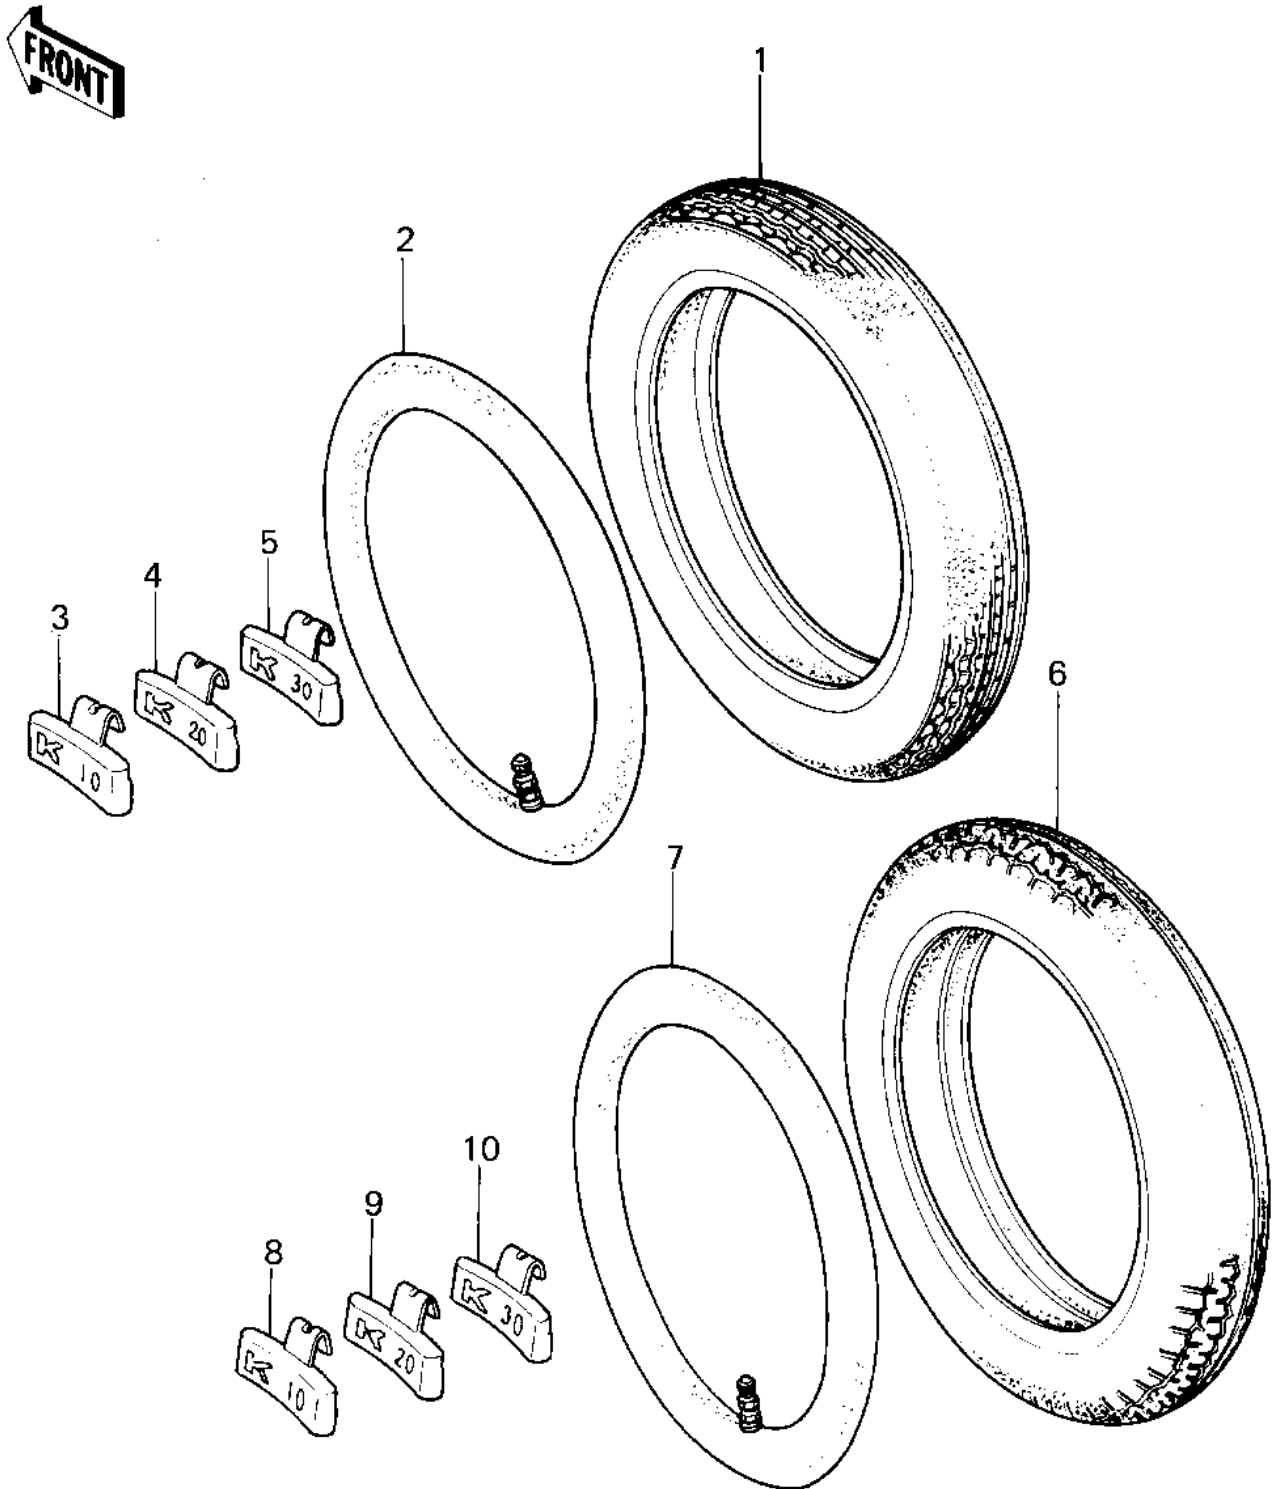

1980 440 LTD PARTS DIAGRAM

TIRES ('80 A1)

1980 440 LTD PARTS LIST

TIRES ('80 A1)

ITEM NAME	PART NUMBER	QUANTITY
TIRE 325S-19 Y986 F (Ref # 1)	41002-1070	1
TUBE,3.0/3.25/3.60-19 (Ref # 2)	41022-1019	1
BALANCER-WHEEL,10G (Ref # 3)	41075-1011	2
BALANCER-WHEEL,20G (Ref # 4)	41075-1012	2
BALANCER-WHEEL,30G (Ref # 5)	41075-1013	2
TIRE 130/90-16Y987C R (Ref # 6)	41002-1134	1
TUBE 130/90-16 (Ref # 7)	41022-1017	1