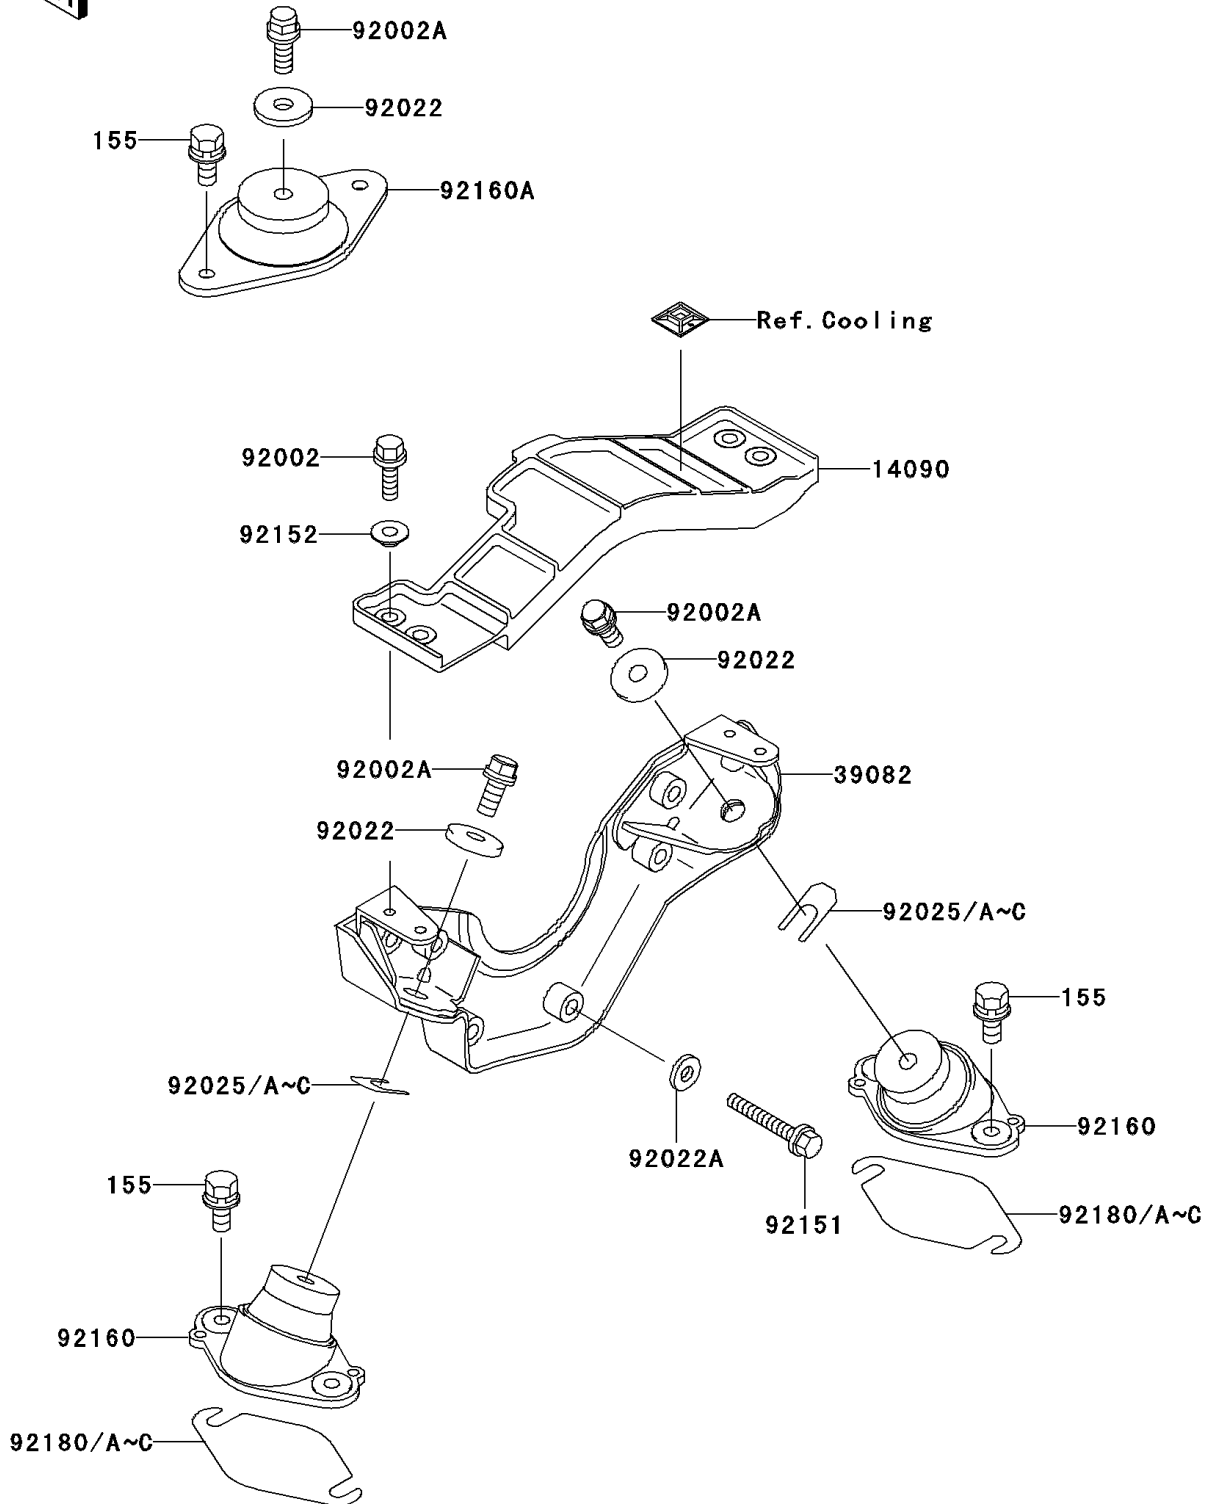

2003 JET SKI® Ultra® 150 PARTS DIAGRAM

Engine Mount

F3144

2003 JET SKI® Ultra® 150 PARTS LIST

Engine Mount

ITEM NAME	PART NUMBER	QUANTITY
BOLT-WSP-SMALL,8X30 (Ref # 155)	155R0830	1
COVER (Ref # 14090)	14090-3815	1
MOUNT-ENGINE (Ref # 39082)	39082-3720	1
BOLT,6X16 (Ref # 92002)	92002-3728	1
BOLT,10X25 (Ref # 92002A)	92002-3770	1
WASHER,32X10.5X4 (Ref # 92022)	92022-3023	1
WASHER,8.2X18X1.5 (Ref # 92022A)	92022-3743	1
SHIM,T=0.3MM (Ref # 92025)	92025-3705	1
SHIM,T=0.5MM (Ref # 92025A)	92025-3706	1
SHIM,T=1.0MM (Ref # 92025B)	92025-3707	1
SHIM,T=1.5MM (Ref # 92025C)	92025-3708	1
BOLT,8X35 (Ref # 92151)	92151-3763	1
COLLAR (Ref # 92152)	92152-3712	1
DAMPER,ENGINE MOUNT (Ref # 92160)	92160-3838	1
DAMPER (Ref # 92160A)	92160-3903	1
SHIM,T=0.30 (Ref # 92180)	92180-3708	1
SHIM,T=0.50 (Ref # 92180A)	92180-3709	1
SHIM,T=1.00 (Ref # 92180B)	92180-3710	1
SHIM,T=1.50 (Ref # 92180C)	92180-3711	1