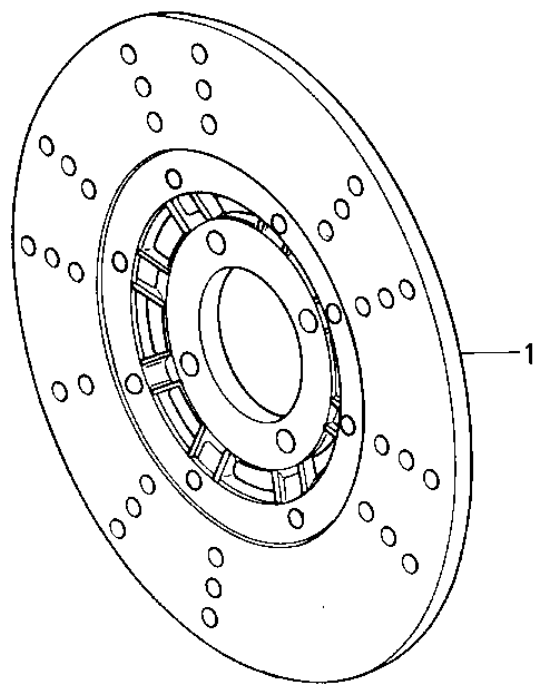

## 1980 440 LTD PARTS DIAGRAM

FRONT BRAKE ('80 A1)

## 1980 440 LTD PARTS LIST

FRONT BRAKE ('80 A1)

ITEM NAME	PART NUMBER	QUANTITY
DISC PLATE,FRONT (Ref # 1)	41080-1027	1
CALIPER ASSY,L.H, (Ref # 2)	43041-1024	1
BOLT (Ref # 3)	43045-006	1
BLEEDER SET (Ref # 4)	43085-001	1
PLUG (Ref # 5)	43088-002	1
NUT 10MM (Ref # 6)	315B1000	1
RING,PISTON SEAL (Ref # 7)	43049-002	1
PISTON,BRAKE,42M/M (Ref # 8)	43020-1012	1
DUST SEALD,RUBBER (Ref # 9)	43054-003	1
PAD SET (Ref # 10)	43082-1001	1
DUST SHILD,SHAFT (Ref # 11)	43052-005	1
"O" RING (Ref # 12)	43053-006	1
SPACER (Ref # 13)	43040-004	1
WASHER SPRING 6MM (Ref # 14)	461F0600	1
SCREW PAN HEAD 6X12 (Ref # 15)	220B0612	1
BOLT,HEX HEAD,10X44 (Ref # 16)	92001-1299	1