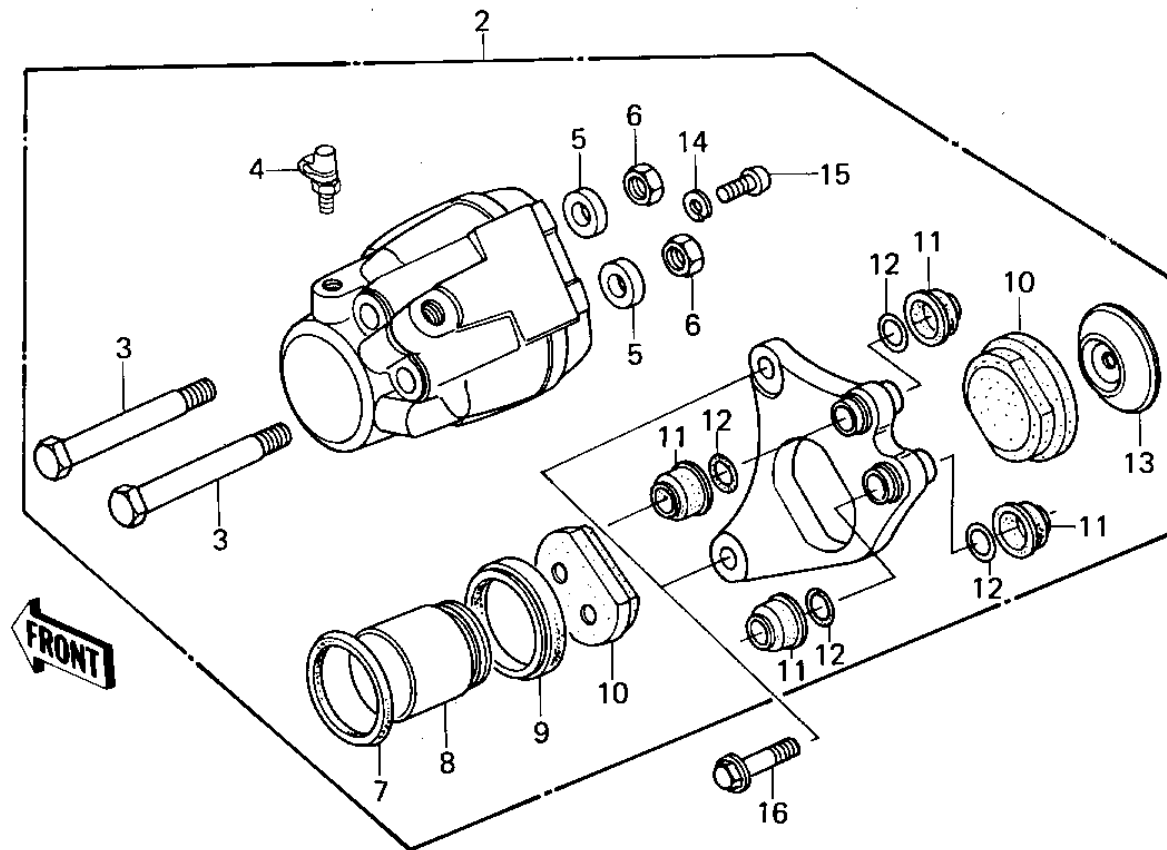

## 1980 440 LTD PARTS DIAGRAM

FRONT BRAKE ('80 A1)

## 1980 440 LTD PARTS LIST

FRONT BRAKE ('80 A1)

ITEM NAME	PART NUMBER	QUANTITY
DISC PLATE,FRONT (Ref # 1)	41080-1027	1
CALIPER ASSY,L.H, (Ref # 2)	43041-1024	1
BOLT (Ref # 3)	43045-006	1
BLEEDER SET (Ref # 4)	43085-001	1
PLUG (Ref # 5)	43088-002	1
NUT 10MM (Ref # 6)	315B1000	1
RING,PISTON SEAL (Ref # 7)	43049-002	1
PISTON,BRAKE,42M/M (Ref # 8)	43020-1012	1
DUST SEALD,RUBBER (Ref # 9)	43054-003	1
PAD SET (Ref # 10)	43082-1001	1
DUST SHILD,SHAFT (Ref # 11)	43052-005	1
"O" RING (Ref # 12)	43053-006	1
SPACER (Ref # 13)	43040-004	1
WASHER SPRING 6MM (Ref # 14)	461F0600	1
SCREW PAN HEAD 6X12 (Ref # 15)	220B0612	1
BOLT,HEX HEAD,10X44 (Ref # 16)	92001-1299	1