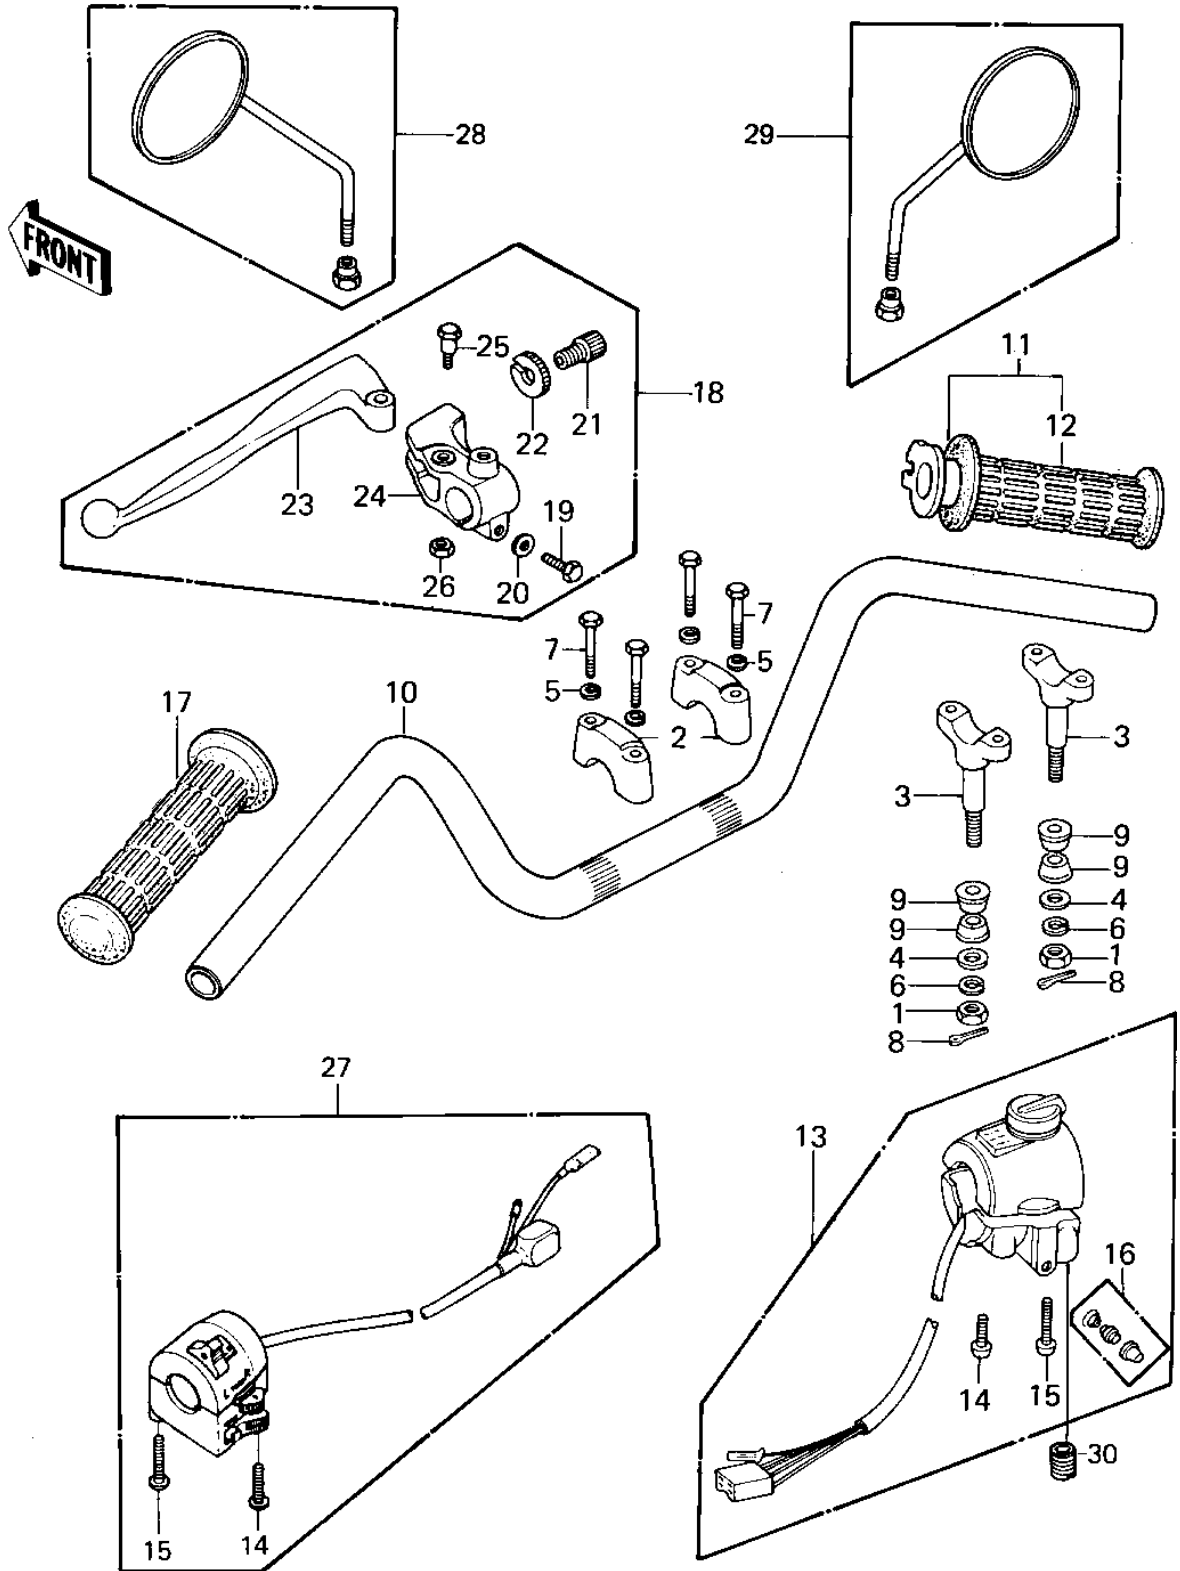

1980 440 LTD PARTS DIAGRAM

HANDLEBAR ('80 A1)

1980 440 LTD PARTS LIST

HANDLEBAR ('80 A1)

ITEM NAME	PART NUMBER	QUANTITY
NUT,10MM (Ref # 1)	314B1000	1
HOLDER-HANDLEBAR (Ref # 2)	46012-008	1
HOLDER-HANDLEBAR LOW (Ref # 3)	46012-010	1
CAP HANDLEBAR HOLDER (Ref # 4)	46016-003	1
WASHER SPRING 8MM (Ref # 5)	461F0800	1
WASHER SPRING 10MM (Ref # 6)	461F1000	1
BOLT 8X38 (Ref # 7)	92001-1405	1
PIN,SNAP (Ref # 8)	554A0800	1
DAMPER RUBBER HANDLE (Ref # 9)	92075-039	1
HANDLEBAR (Ref # 10)	46003-1045	1
GRIP ASSY,THROTTLE (Ref # 11)	46019-038	1
RUBBER,R.H GRIP (Ref # 12)	46061-018	1
HOUSING ASSY,R.H (Ref # 13)	46091-1039	1
SCREW PAN HEAD 5X30 (Ref # 14)	220B0530	1
SCREW-PAN-CROS (Ref # 15)	220B0535	1
SWITCH ASSY,HORN BUTN (Ref # 16)	27010-1009	1
RUBBER,L.H GRIP (Ref # 17)	46075-028	1
LEVER ASSY,CLUTCH (Ref # 18)	46076-052	1
BOLT HEX HEAD 6X25 (Ref # 19)	110N0625	1
WASHER PLAIN 6MM (Ref # 20)	410B0600	1
SCREW CABLE ADJUST (Ref # 21)	46055-003	1
NUT,CABLE ADJUST NUT (Ref # 22)	46056-007	1
LEVER,CLUTCH (Ref # 23)	46092-023	1
HOLDER,CLUTCH LEVER (Ref # 24)	46094-017	1
BOLT,HEX HEAD (Ref # 25)	92007-047	1
NUT (Ref # 26)	92019-008	1
HOUSING ASSY,CONT,L.H (Ref # 27)	46091-1079	1
REAR VIEW MIRROR,L.H. (Ref # 28)	56001-1007	1
REAR VIEW MIRROR,R.H. (Ref # 29)	56001-1008	1

1980 440 LTD PARTS LIST

HANDLEBAR ('80 A1)

ITEM NAME	PART NUMBER	QUANTITY
PLUG (Ref # 30)	92066-066	1