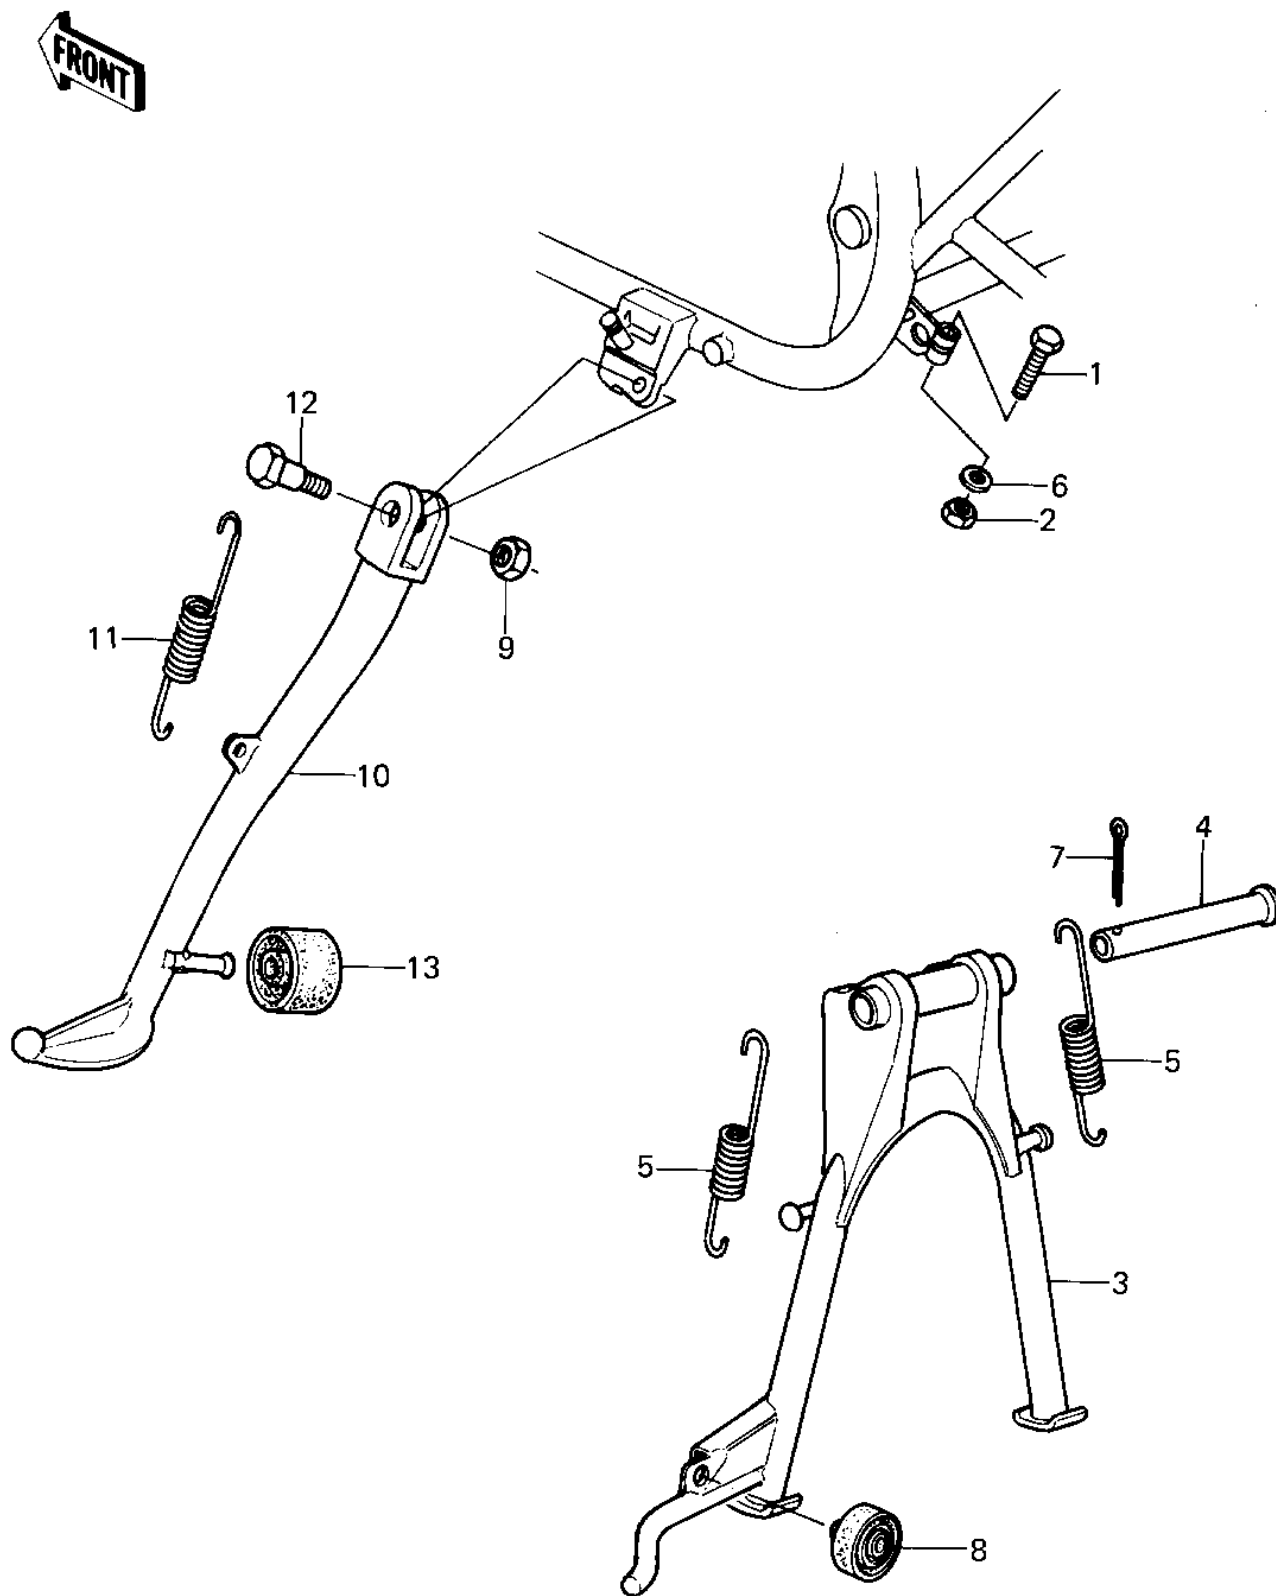

1980 440 LTD PARTS DIAGRAM

STANDS ('80 A1)

1980 440 LTD PARTS LIST

STANDS ('80 A1)

ITEM NAME	PART NUMBER	QUANTITY
BOLT (Ref # 1)	92001-1578	1
NUT,8MM (Ref # 2)	311B0800	1
STAND-MAIN (Ref # 3)	34011-1022	1
SHAFT,MAIN STAND (Ref # 4)	34019-015	1
SPRING,SIDE STAND (Ref # 5)	34025-005	2
WASHER PLAIN 8MM (Ref # 6)	410B0800	1
PIN COTTER 3.0X30 (Ref # 7)	550D3030	1
DAMPER RUBB MAIN STAD (Ref # 8)	92075-015	1
NUT 10MM (Ref # 9)	315B1000	1
STAND-SIDE (Ref # 10)	34024-1036	1
BOLT-SIDE STAND (Ref # 12)	92003-079	1
DAMPER,STAND STOPPER (Ref # 13)	92075-1205	1