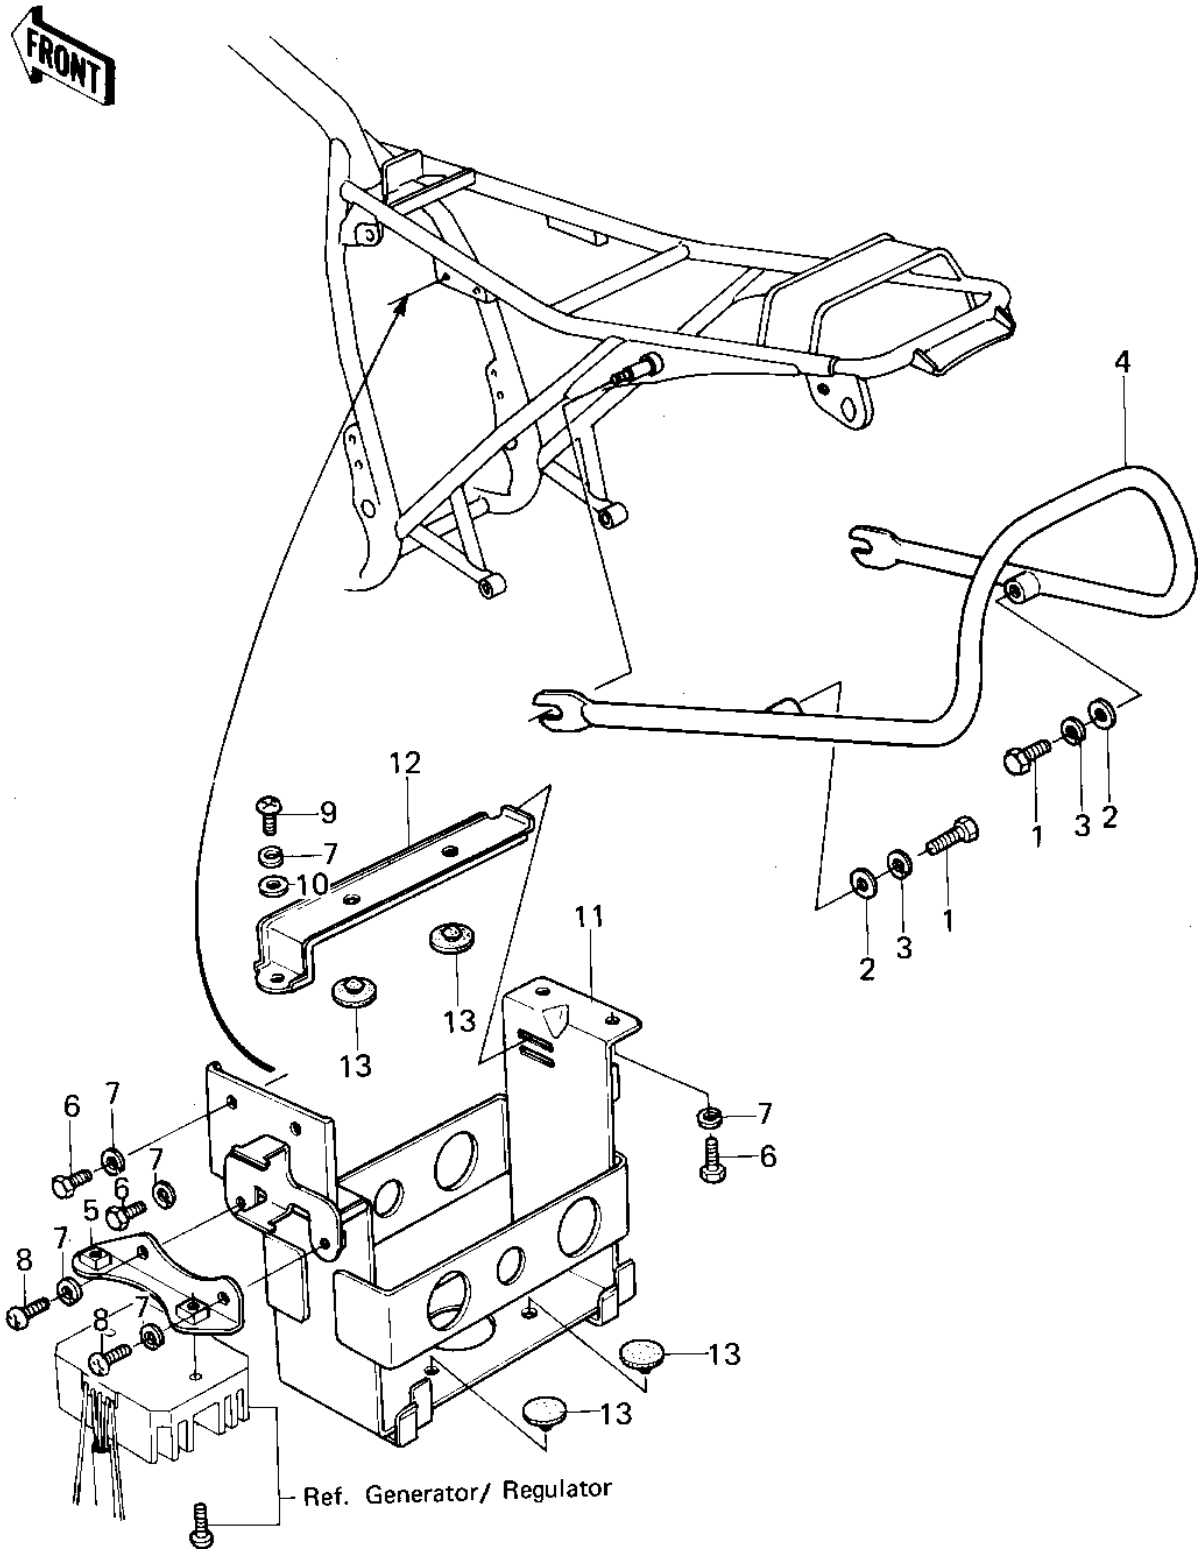

1980 440 LTD PARTS DIAGRAM

BATTERY CASE ('80 A1)

1980 440 LTD PARTS LIST

BATTERY CASE ('80 A1)

ITEM NAME	PART NUMBER	QUANTITY
BOLT-SMALL-UPSET,8X16 (Ref # 1)	115G0816	1
WASHER PLAIN 8MM (Ref # 2)	410B0800	1
WASHER SPRING 8MM (Ref # 3)	461F0800	1
STAY,REAR (Ref # 4)	35011-1033	1
BRACKET-A,REGULATOR (Ref # 5)	11036-1105	1
BOLT-UPSET,6X16 (Ref # 6)	112G0616	1
WASHER SPRING 6MM (Ref # 7)	461F0600	1
SCREW PAN HEAD 6X12 (Ref # 8)	220B0612	1
SCREW PAN HEAD 6X14 (Ref # 9)	220B0614	1
WASHER PLAIN 6MM (Ref # 10)	410B0600	1
CASE,BTTELY (Ref # 11)	32097-1022	1
BAND,BATTERY (Ref # 12)	92072-1034	1
DAMPER RUBBER (Ref # 13)	92075-078	1