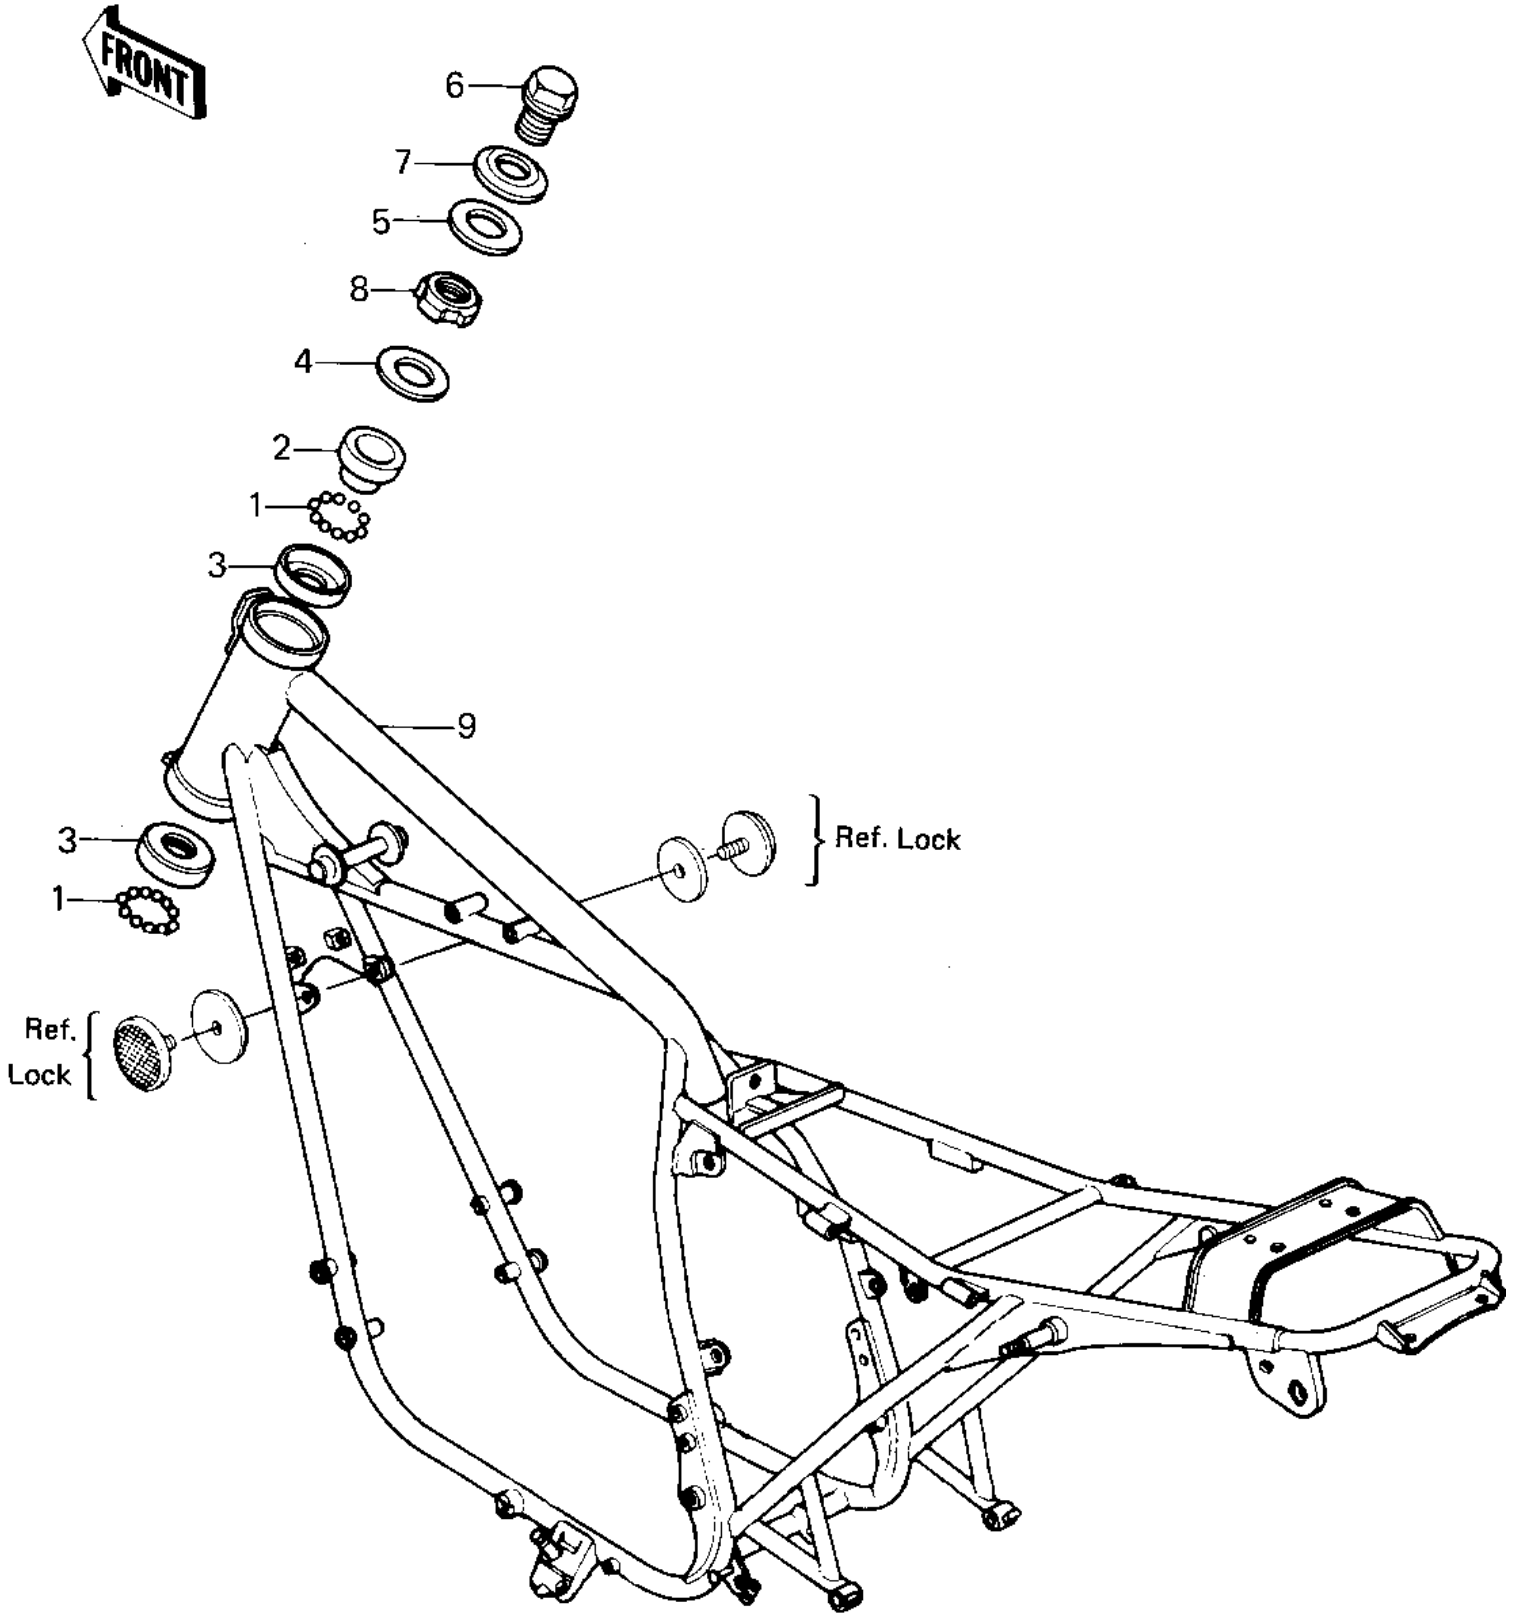

1980 440 LTD PARTS DIAGRAM

FRAME ('80 A1)

1980 440 LTD PARTS LIST

FRAME ('80 A1)

ITEM NAME	PART NUMBER	QUANTITY
BALL STEEL 1/4' (Ref # 1)	600A0800	1
CONE STRNG STEM BERNG (Ref # 2)	92047-006	1
RACE STRNG STEM BERNG (Ref # 3)	92048-006	1
CAP, STEERING STEM (Ref # 4)	46098-016	1
WASHER,WAVE (Ref # 5)	46100-003	1
BOLT,STEERG STEM HEAD (Ref # 6)	92007-031	1
WASHER,STEERG STM HD (Ref # 7)	92022-230	1
NUT STEERING STEM LCK (Ref # 8)	92090-007	1
FRAME-COMP (Ref # 9)	32002-1248	1