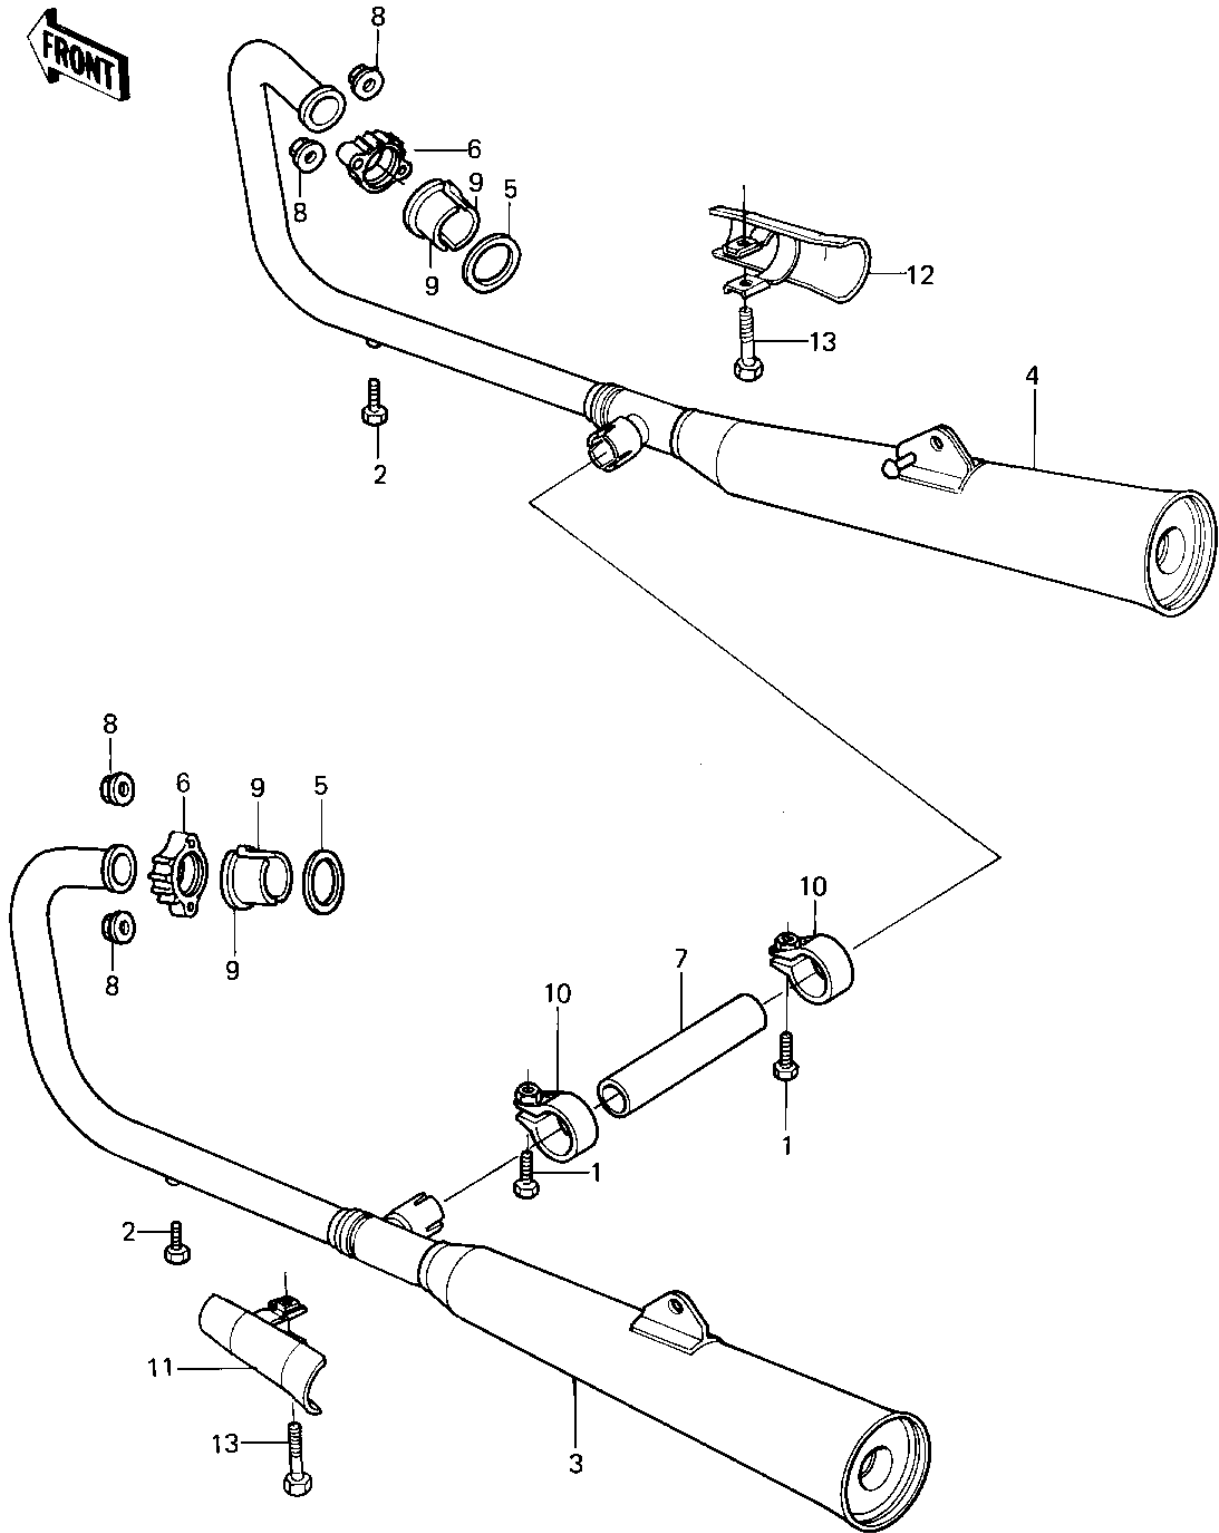

1980 440 LTD PARTS DIAGRAM

MUFFLERS ('80 A1)

1980 440 LTD PARTS LIST

MUFFLERS ('80 A1)

ITEM NAME	PART NUMBER	QUANTITY
BOLT-SMALL-UPSET 8X25 (Ref # 1)	115G0825	1
BOLT (6X10) (Ref # 2)	110R0610	1
MUFFLER,LH (Ref # 3)	18001-1204	1
MUFFLER,RH (Ref # 4)	18001-1205	1
GASKET,EXHAUST PIPE (Ref # 5)	11060-1242	1
HOLDER,EXHAUST PIPE (Ref # 6)	18069-1012	1
PIPE,MUFFLER CONECT (Ref # 7)	32032-1023	1
NUT-6MM (Ref # 8)	92015-1078	1
COLLAR,MUFFLER (Ref # 9)	92027-1007	1
CLAMP,EXH PIPE CONNCT (Ref # 10)	92037-180	1
COVER,MUFFLER,L.H. (Ref # 11)	14025-1220	1
COVER,MUFFLER,R.H. (Ref # 12)	14025-1221	1
BOLT,FLANGED,6X45 (Ref # 13)	130G0645	1