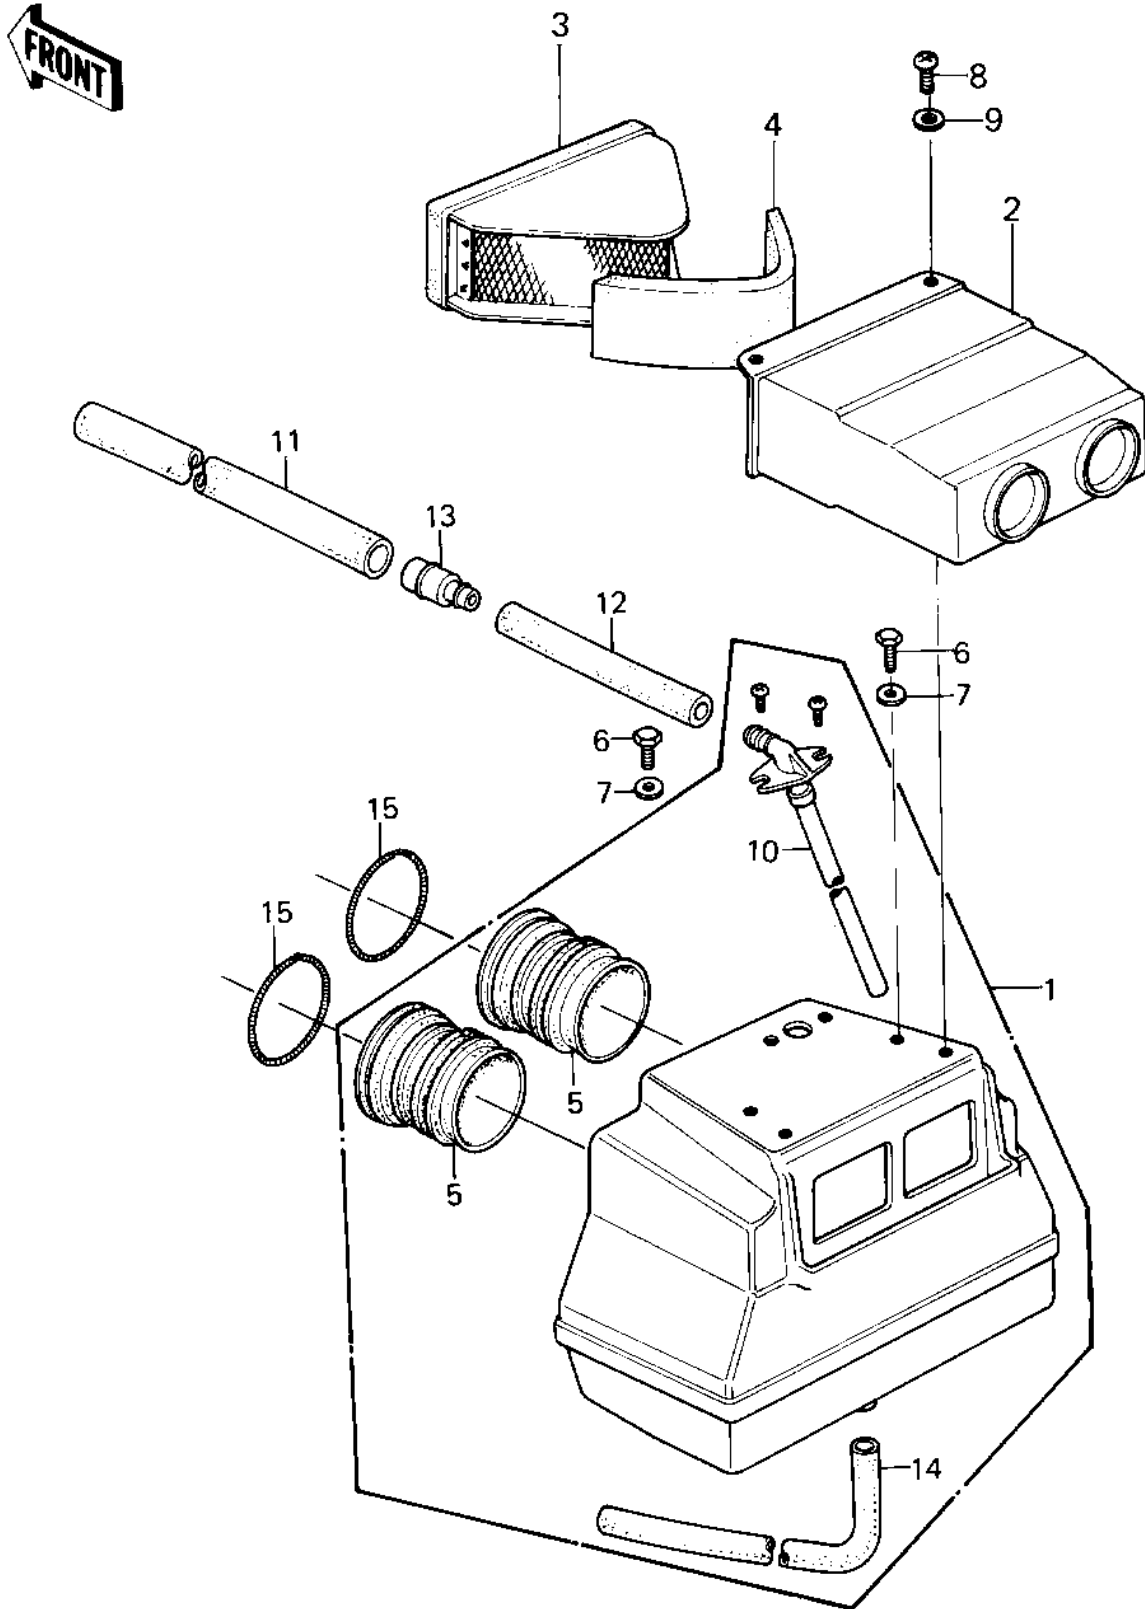

1980 440 LTD PARTS DIAGRAM

AIR CLEANER ('80 A1)

1980 440 LTD PARTS LIST

AIR CLEANER ('80 A1)

ITEM NAME	PART NUMBER	QUANTITY
FILTER-ASSY-AIR (Ref # 1)	11010-5042	1
CAP,AIR CLEANER (Ref # 2)	11012-1086	1
CASE,ELEMENT (Ref # 3)	11011-1043	1
ELEMENT,AIR CLNR (Ref # 4)	11013-1027	1
DUCT,AIR CLEANER (Ref # 5)	14073-1034	1
BOLT-UPSET,6X12 (Ref # 6)	112G0612	1
WASHER PLAIN 6MM (Ref # 7)	411B0600	1
SCREW PAN HEAD 6X16 (Ref # 8)	220B0616	1
WASHER PLAIN 6MM (Ref # 9)	410B0600	1
PLUG,BREATHER (Ref # 10)	92066-1046	1
TUBE,14X20X135,BRETHR (Ref # 11)	92059-1094	1
TUBE,7.5X12.5X155,RBR (Ref # 12)	92059-1097	1
PLUG,TUBE FITTING (Ref # 13)	92066-1047	1
TUBE-VINYL 6X300 (Ref # 14)	700Q06300	1
SPRING (Ref # 15)	92081-1177	1